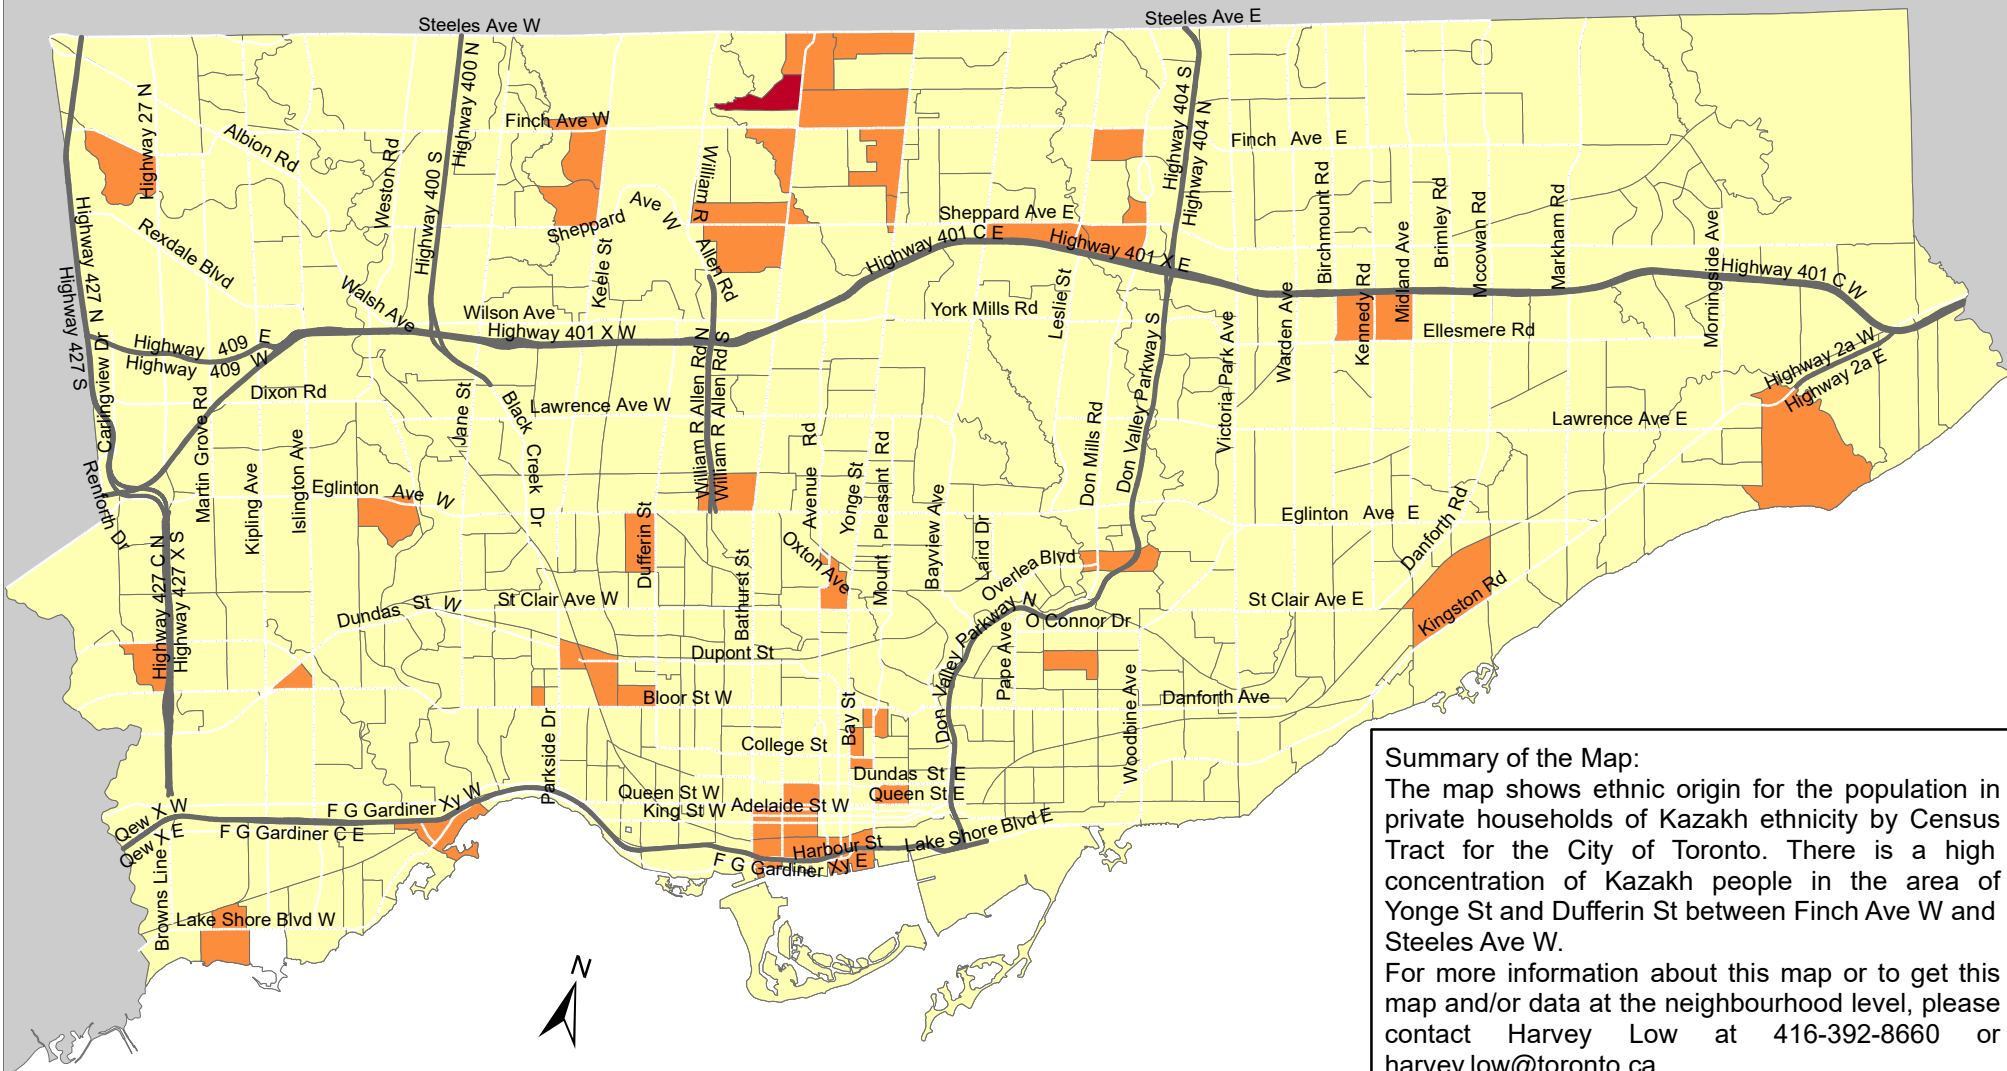

City of Toronto Ethnic Origin - Kazakh 2016

Summary of the Map:
 The map shows ethnic origin for the population in private households of Kazakh ethnicity by Census Tract for the City of Toronto. There is a high concentration of Kazakh people in the area of Yonge St and Dufferin St between Finch Ave W and Steeles Ave W.
 For more information about this map or to get this map and/or data at the neighbourhood level, please contact Harvey Low at 416-392-8660 or harvey.low@toronto.ca.

Ethnic Origin - Kazakh

 0	 Not available/ No data
 1 - 25	 Expressway
 26 - 55	 Major Arterial

Source: City of Toronto;
 Statistics Canada 2016 Census.

Copyright © 2018 City of Toronto. All Rights Reserved.
 Published: May 2018.