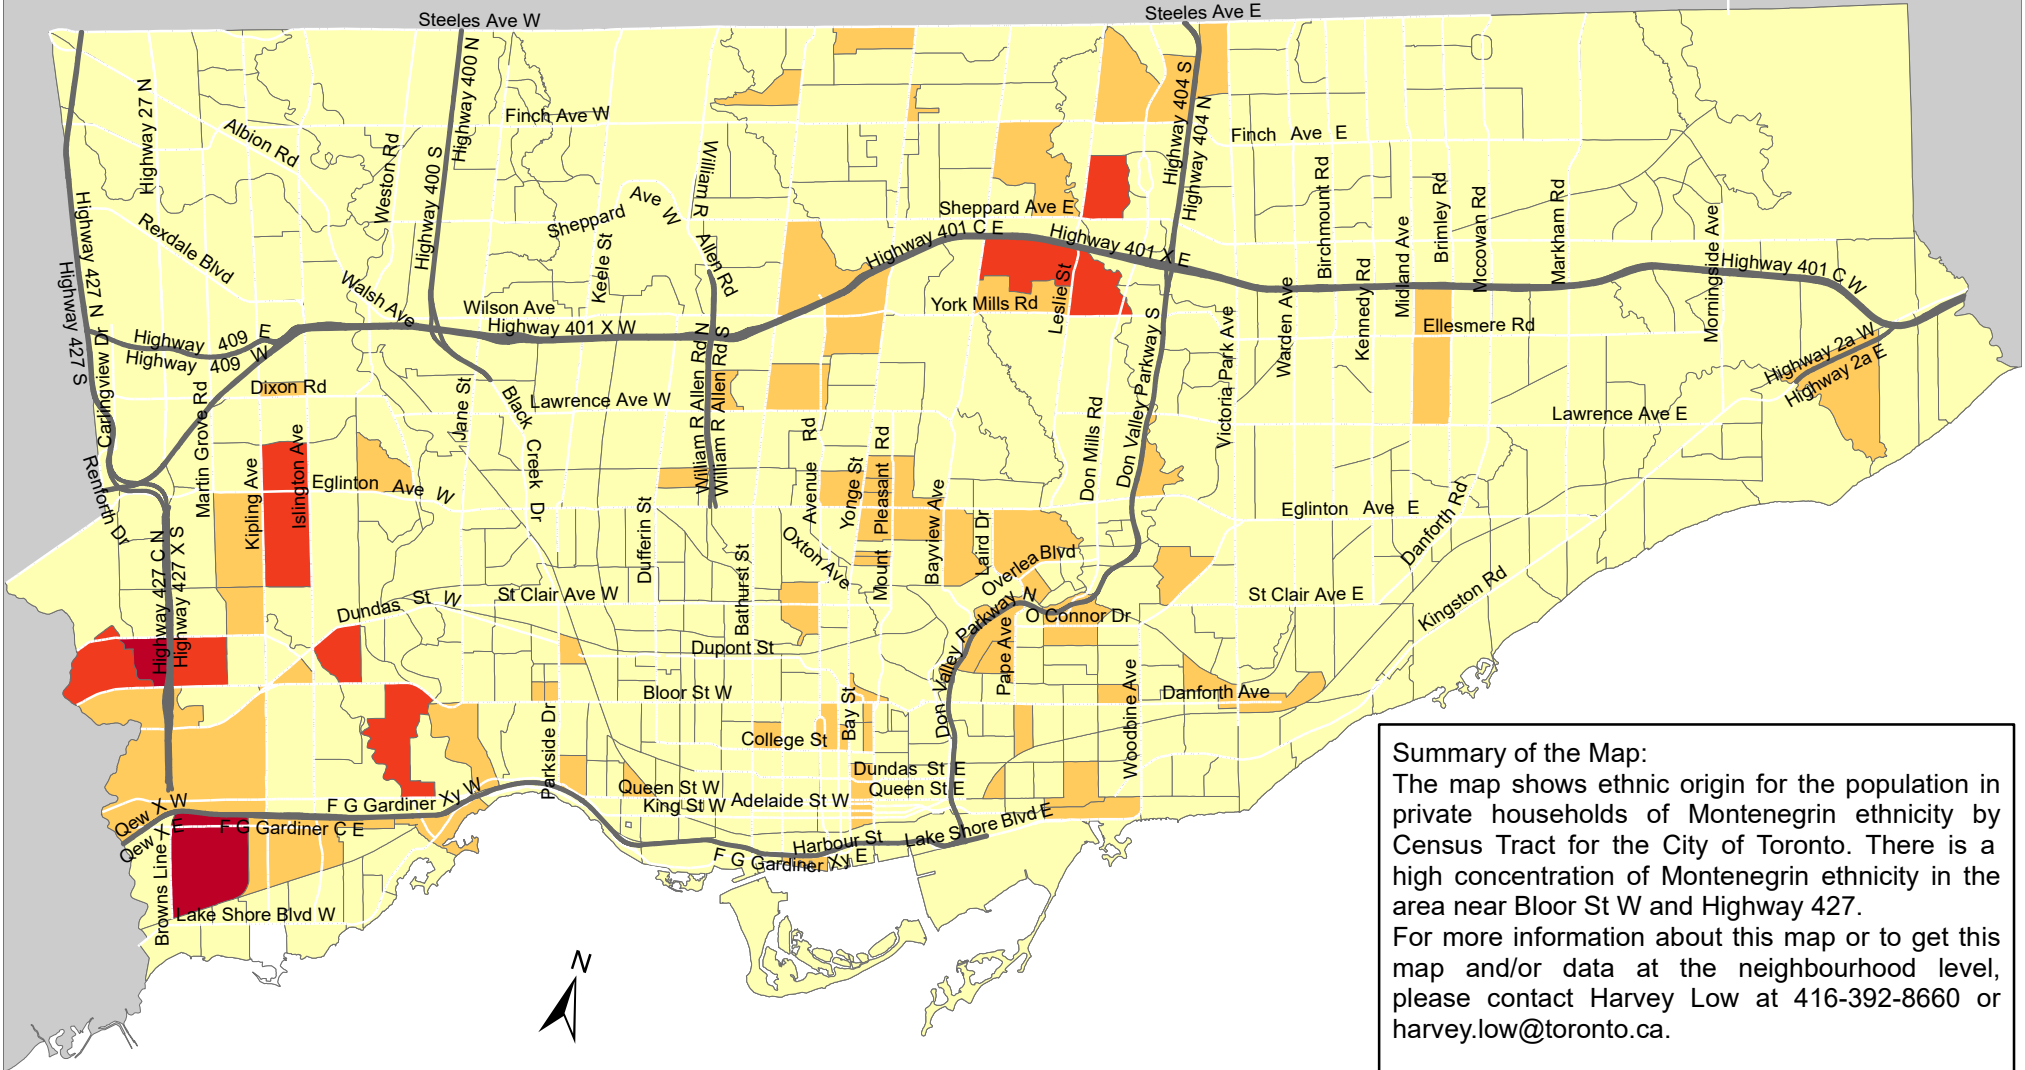

City of Toronto Ethnic Origin - Montenegrin 2016

Summary of the Map:
 The map shows ethnic origin for the population in private households of Montenegrin ethnicity by Census Tract for the City of Toronto. There is a high concentration of Montenegrin ethnicity in the area near Bloor St W and Highway 427.
 For more information about this map or to get this map and/or data at the neighbourhood level, please contact Harvey Low at 416-392-8660 or harvey.low@toronto.ca.

Ethnic Origin - Montenegrin

 0	 Not available/ No data
 1 - 15	 Expressway
 16 - 25	 Major Arterial
 26 - 35	

Source: City of Toronto; Statistics Canada 2016 Census.

Copyright © 2018 City of Toronto. All Rights Reserved. Published: May 2018.