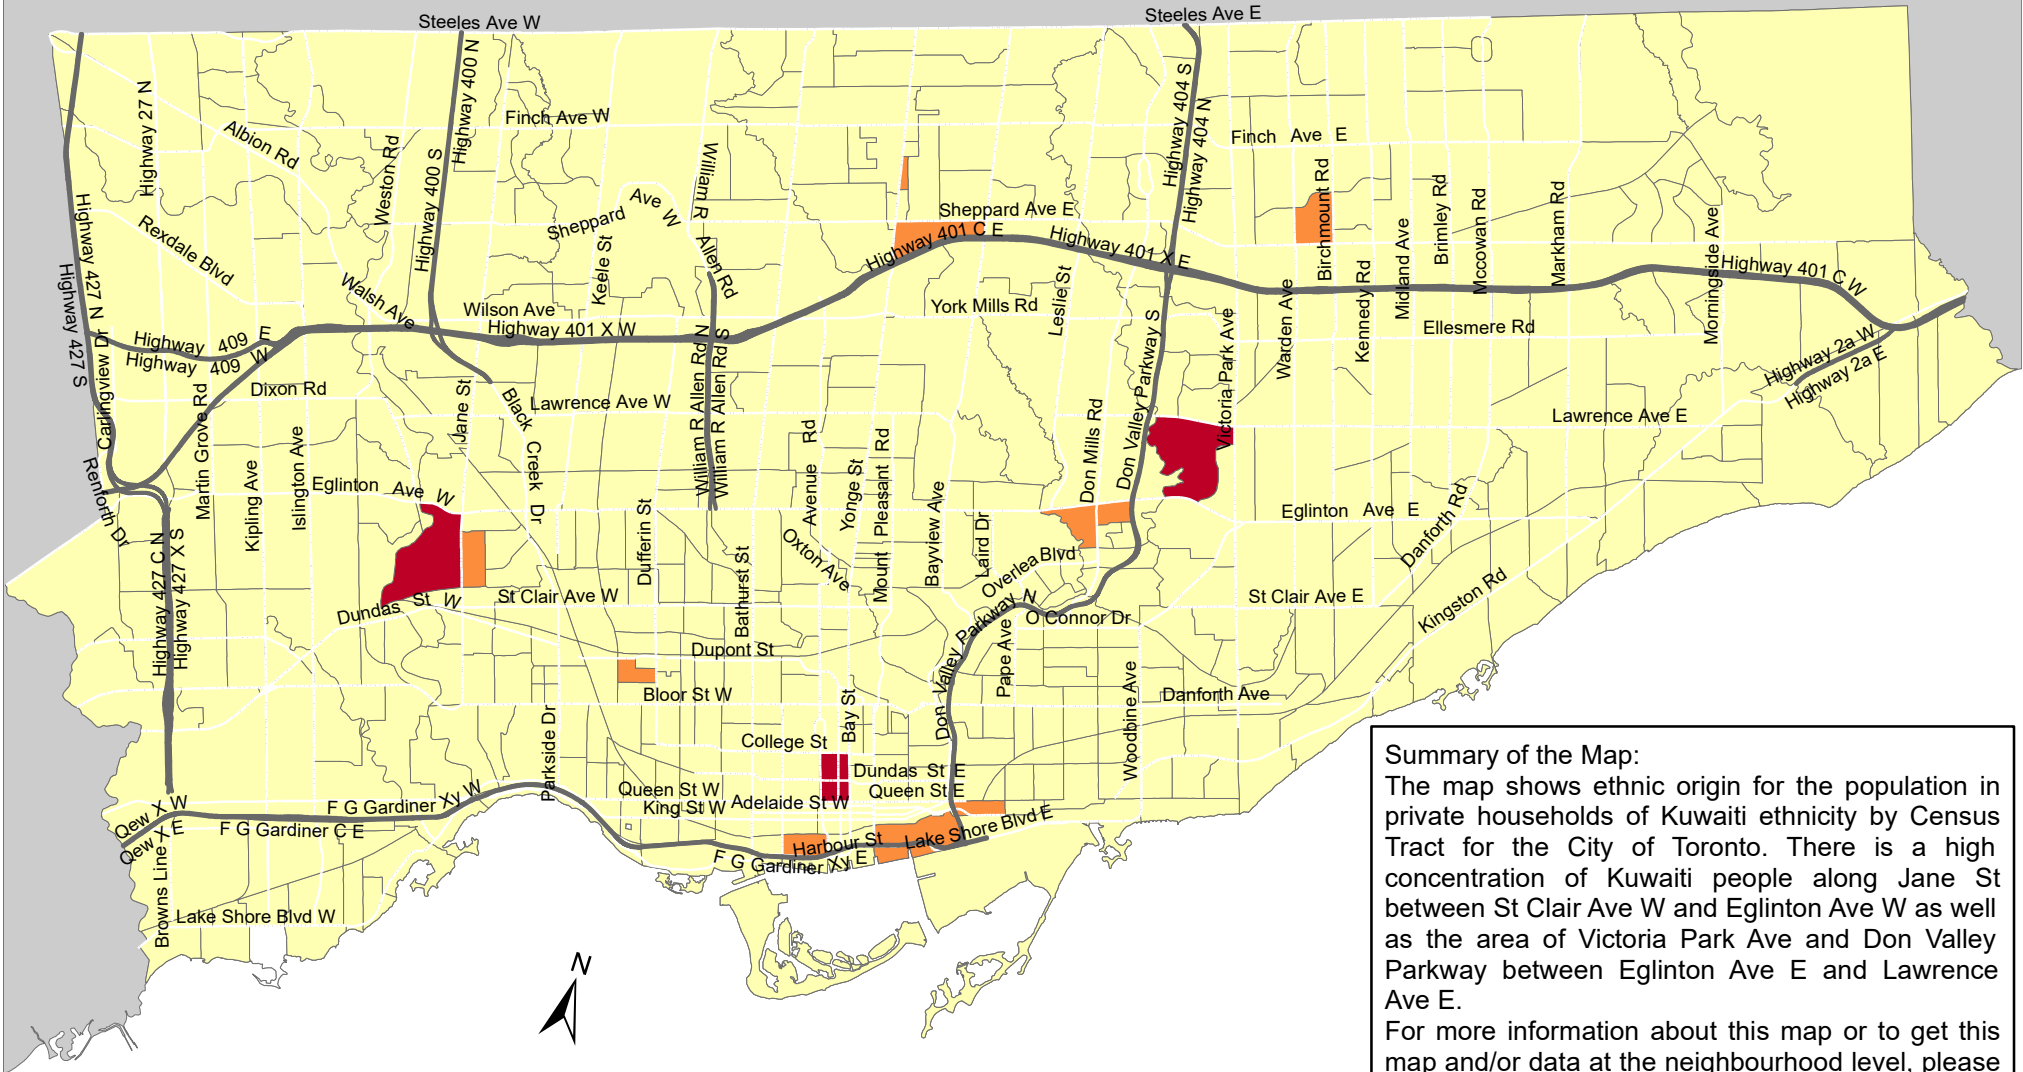

City of Toronto Ethnic Origin - Kuwaiti 2016

Summary of the Map:
 The map shows ethnic origin for the population in private households of Kuwaiti ethnicity by Census Tract for the City of Toronto. There is a high concentration of Kuwaiti people along Jane St between St Clair Ave W and Eglinton Ave W as well as the area of Victoria Park Ave and Don Valley Parkway between Eglinton Ave E and Lawrence Ave E.
 For more information about this map or to get this map and/or data at the neighbourhood level, please contact Harvey Low at 416-392-8660 or harvey.low@toronto.ca.

Ethnic Origin - Kuwaiti

	0		Not available/ No data
	1 - 15		Expressway
	16 - 25		Major Arterial

Source: City of Toronto; Statistics Canada 2016 Census.
 Copyright © 2018 City of Toronto. All Rights Reserved. Published: May 2018.
 Prepared by: Social Research and Analysis Unit. Contact: spar@toronto.ca.
 N.I.E = Not included elsewhere
 N.O.S = Not otherwise specified