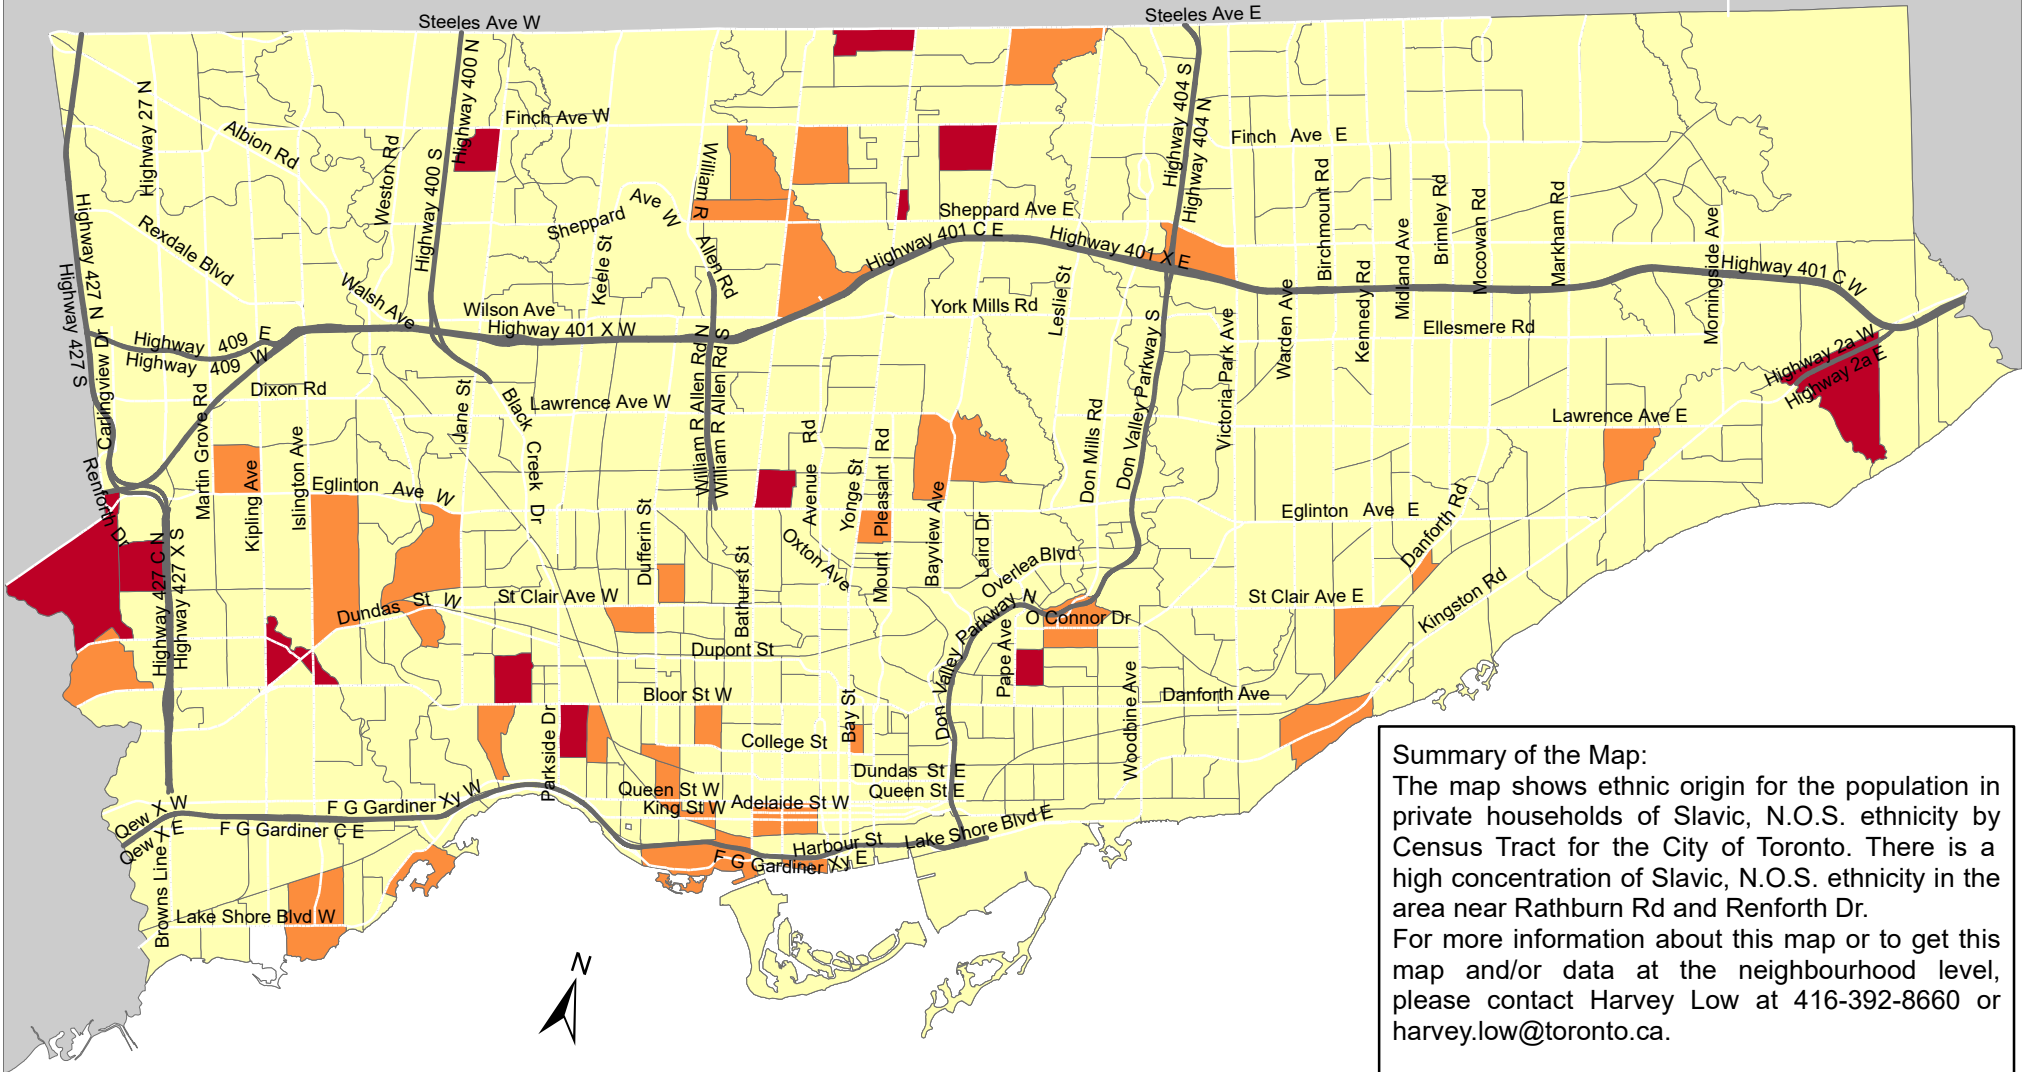

City of Toronto Ethnic Origin - Slavic, N.O.S. 2016

Summary of the Map:
 The map shows ethnic origin for the population in private households of Slavic, N.O.S. ethnicity by Census Tract for the City of Toronto. There is a high concentration of Slavic, N.O.S. ethnicity in the area near Rathburn Rd and Renforth Dr.
 For more information about this map or to get this map and/or data at the neighbourhood level, please contact Harvey Low at 416-392-8660 or harvey.low@toronto.ca.