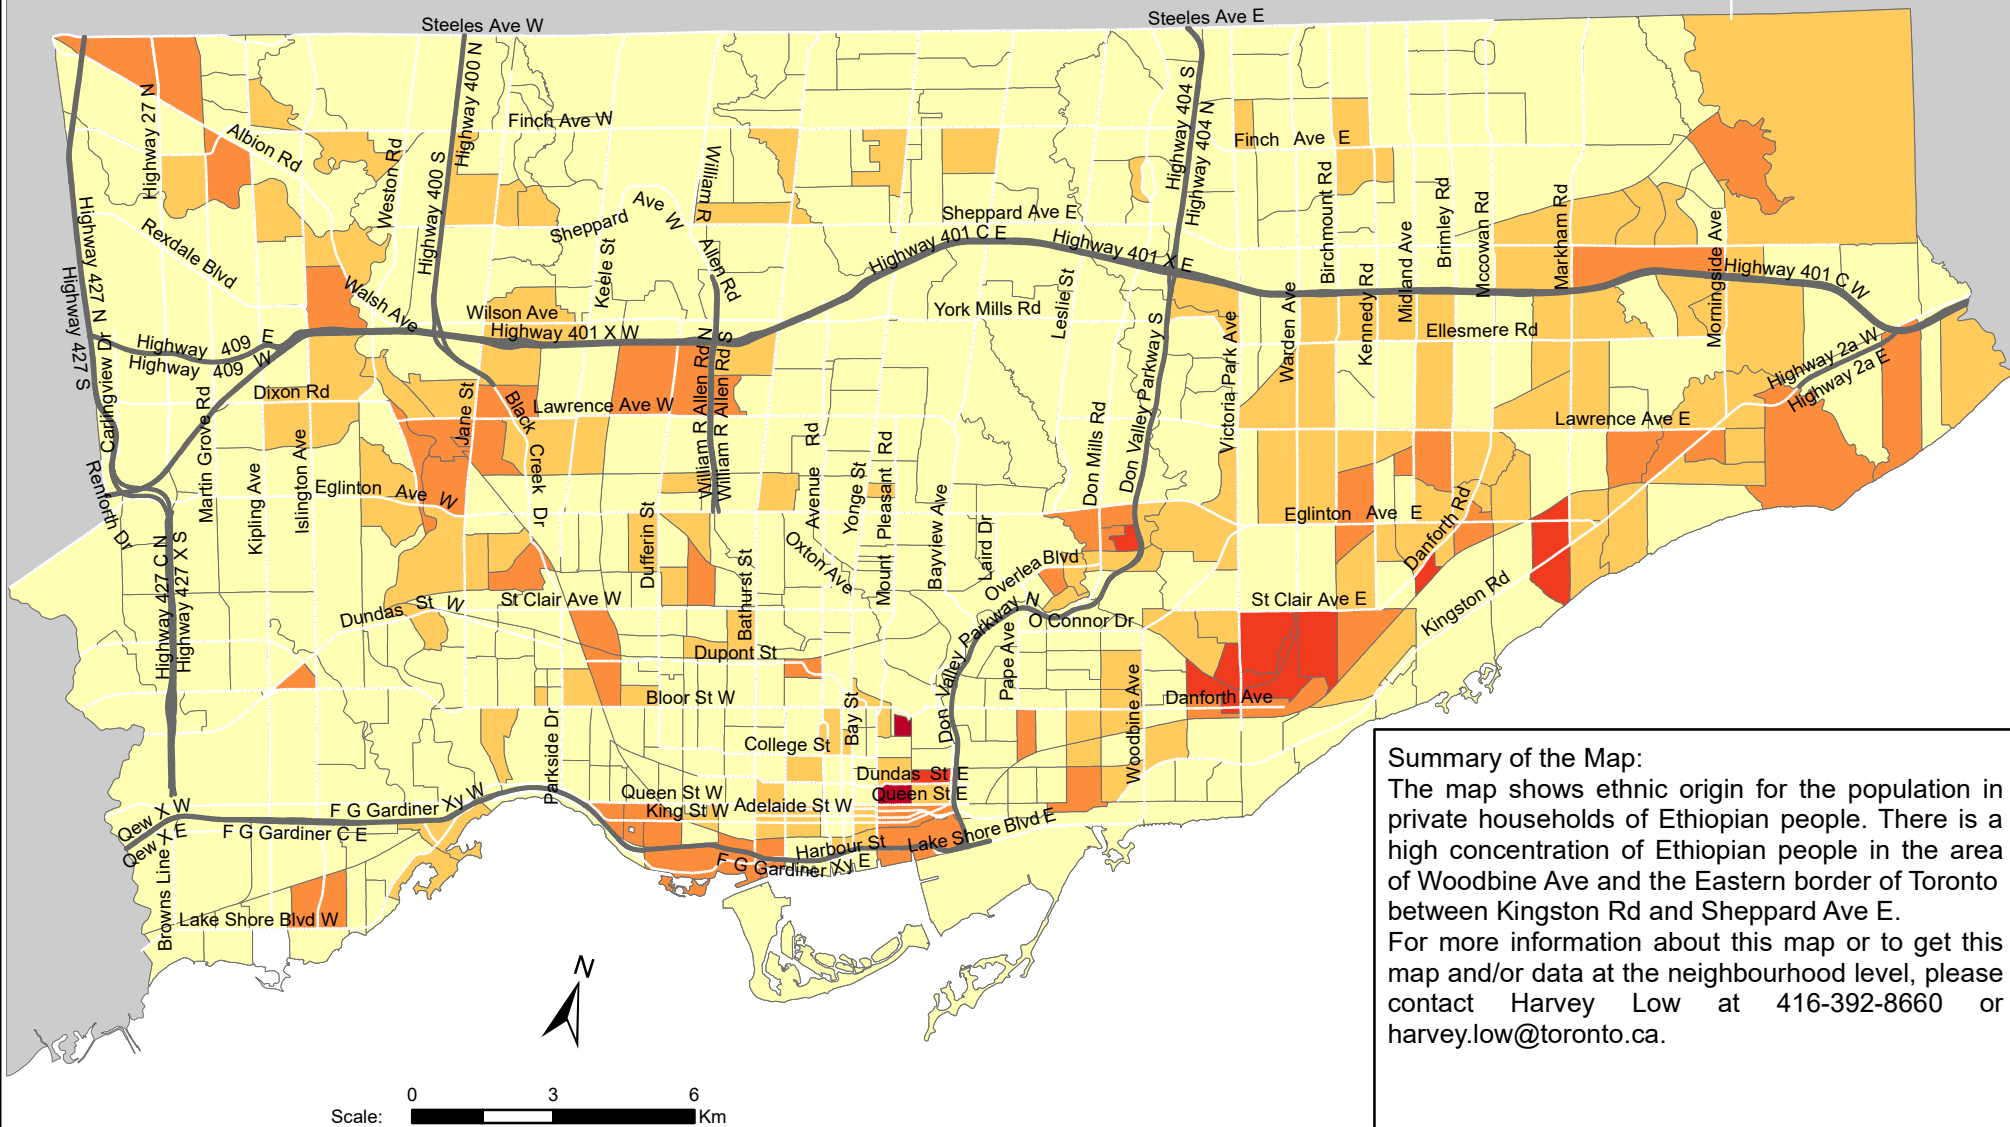

City of Toronto Ethnic Origin - Ethiopian 2016

Summary of the Map:
 The map shows ethnic origin for the population in private households of Ethiopian people. There is a high concentration of Ethiopian people in the area of Woodbine Ave and the Eastern border of Toronto between Kingston Rd and Sheppard Ave E.
 For more information about this map or to get this map and/or data at the neighbourhood level, please contact Harvey Low at 416-392-8660 or harvey.low@toronto.ca.

Ethnic Origin - Ethiopian

- 0 - 20
- 21 - 65
- 66 - 135
- 136 - 270
- 271 - 590

- Not available/ No data
- Expressway
- Major Arterial

Source: City of Toronto;
 Statistics Canada 2016 Census.

Copyright © 2018 City of Toronto. All Rights Reserved.
 Published: May 2018.