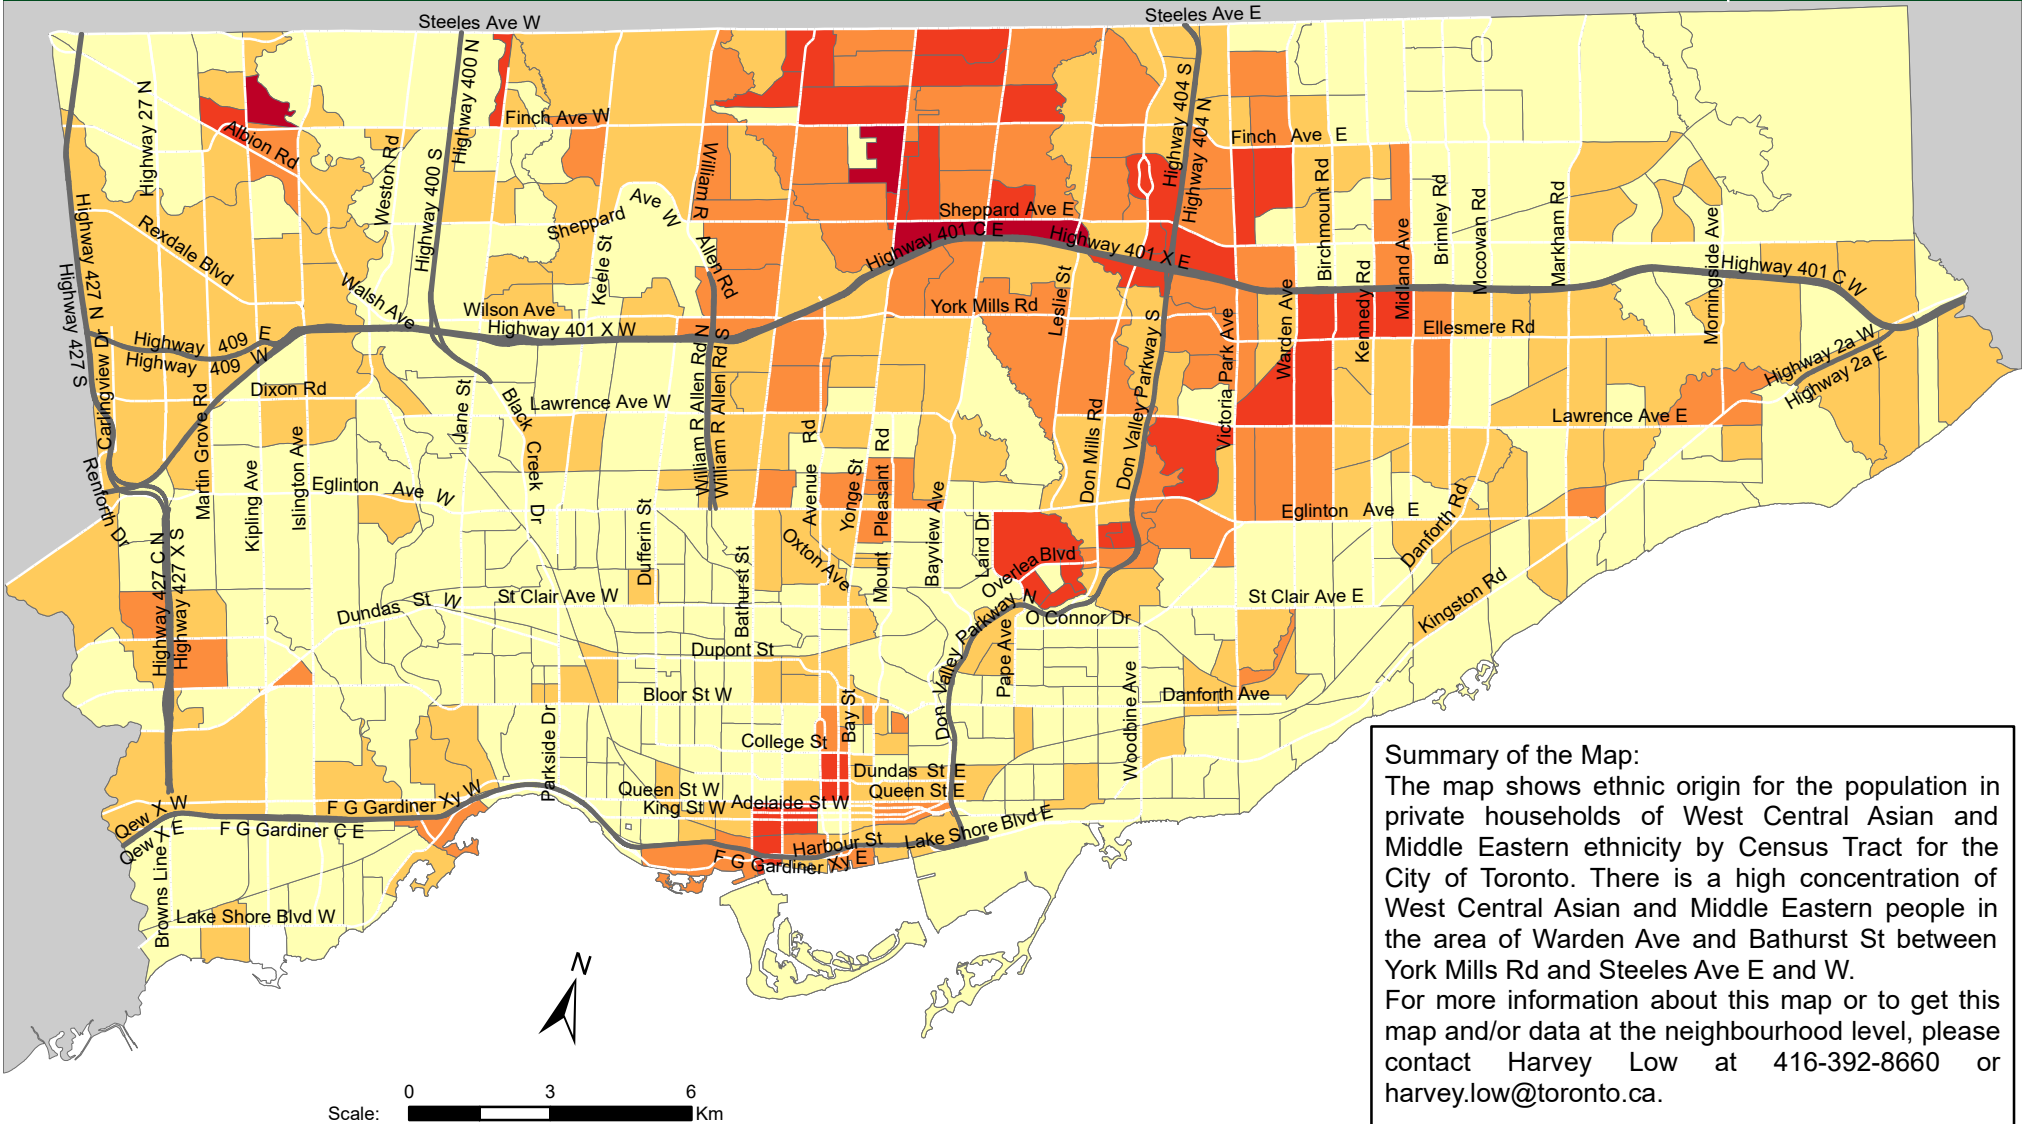

City of Toronto Ethnic Origin - West Central Asian and Middle Eastern Origins 2016

Summary of the Map:
 The map shows ethnic origin for the population in private households of West Central Asian and Middle Eastern ethnicity by Census Tract for the City of Toronto. There is a high concentration of West Central Asian and Middle Eastern people in the area of Warden Ave and Bathurst St between York Mills Rd and Steeles Ave E and W. For more information about this map or to get this map and/or data at the neighbourhood level, please contact Harvey Low at 416-392-8660 or harvey.low@toronto.ca.

Ethnic Origins - West Central Asian and Middle Eastern Origins

- 0 - 180
- 181 - 415
- 416 - 785
- 786 - 1,565
- 1,566 - 3,040

- Not available/ No data
- Expressway
- Major Arterial

Source: City of Toronto;
 Statistics Canada 2016 Census.