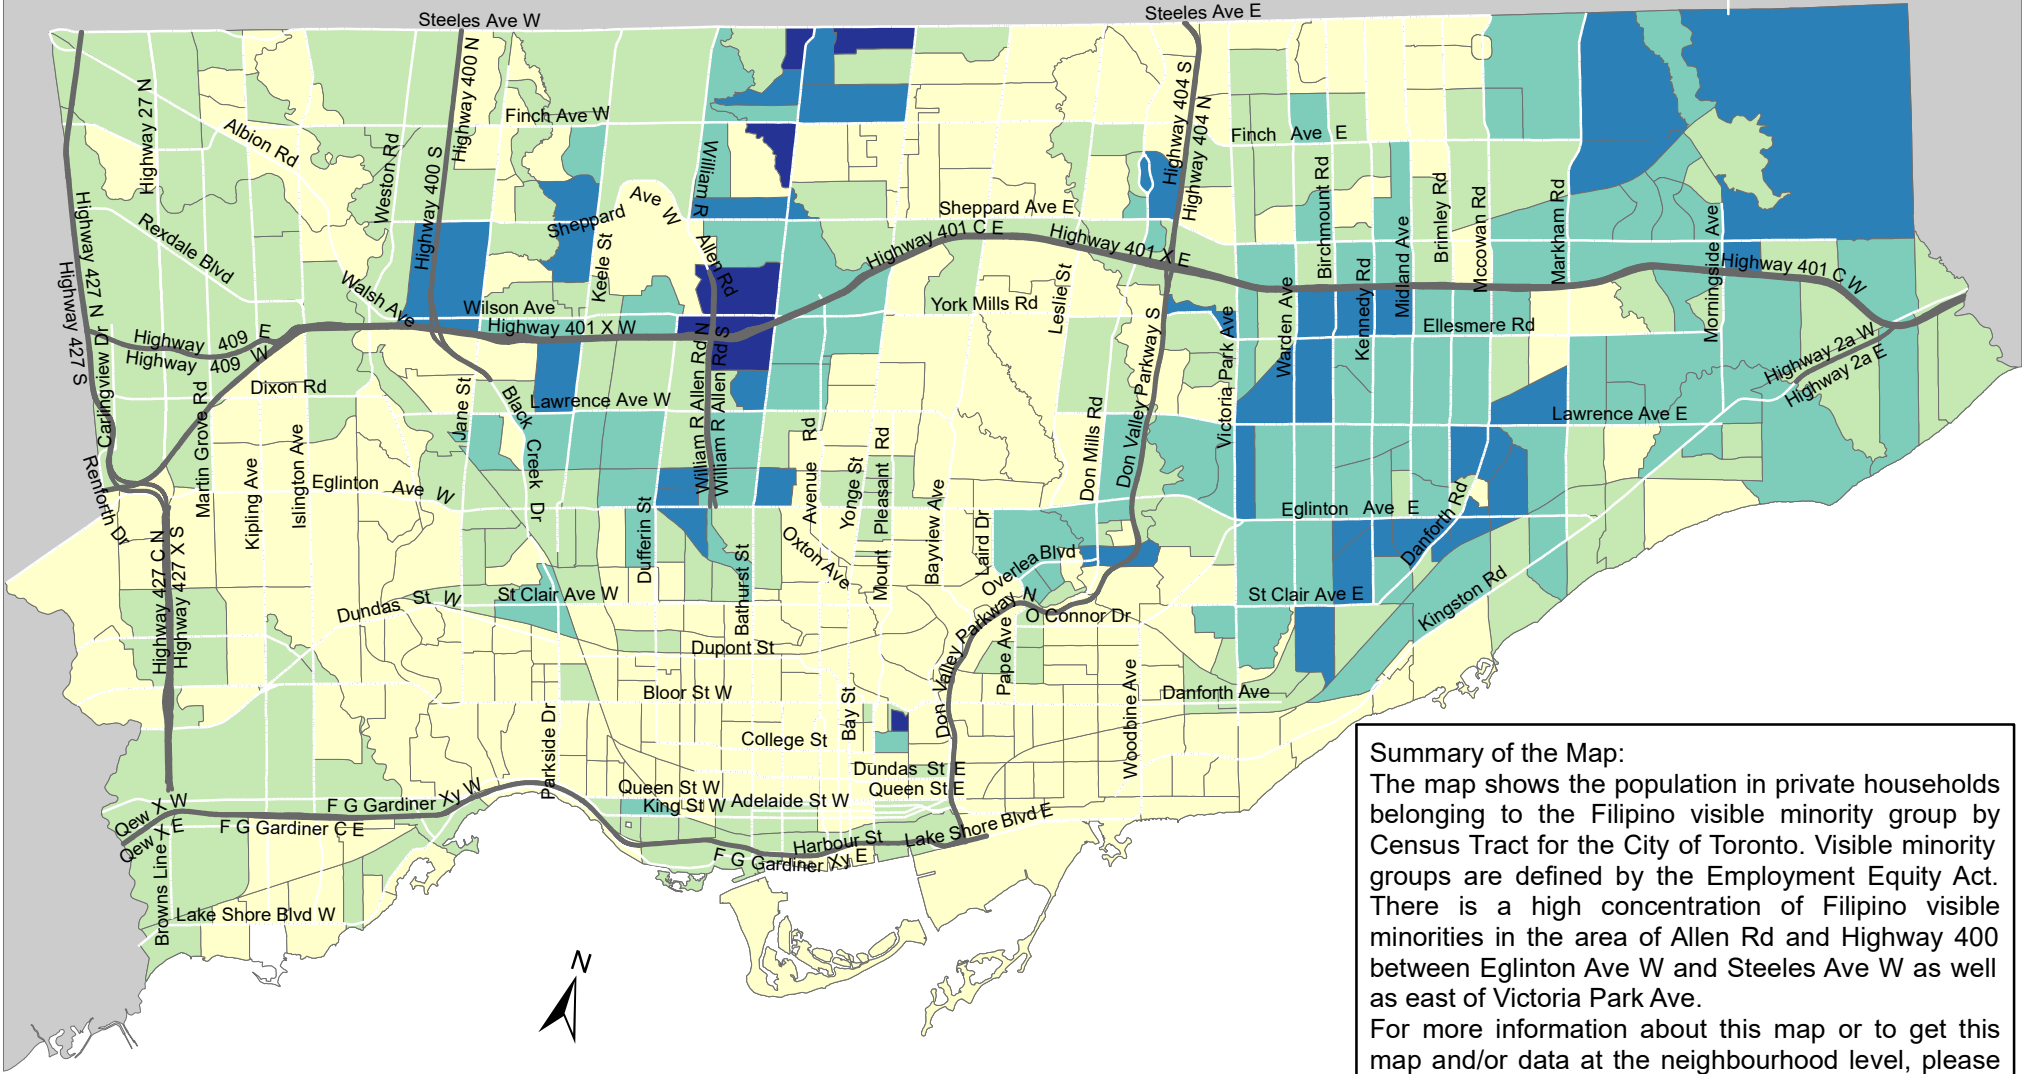

City of Toronto Visible Minority - Filipino 2016

Summary of the Map:
 The map shows the population in private households belonging to the Filipino visible minority group by Census Tract for the City of Toronto. Visible minority groups are defined by the Employment Equity Act. There is a high concentration of Filipino visible minorities in the area of Allen Rd and Highway 400 between Eglinton Ave W and Steeles Ave W as well as east of Victoria Park Ave.
 For more information about this map or to get this map and/or data at the neighbourhood level, please contact Harvey Low at 416-392-8660 or harvey.low@toronto.ca.

Total Visible Minority Population - Filipino

	0 - 175		Not available/ No data
	176 - 410		Expressway
	411 - 775		Major Arterial
	776 - 1,390		
	1,391 - 2,595		

Source: City of Toronto;
 Statistics Canada 2016 Census.
 Copyright © 2018 City of Toronto. All Rights Reserved.
 Published: May 2018.
 Prepared by: Social Research and Analysis Unit.
 Contact: spar@toronto.ca.