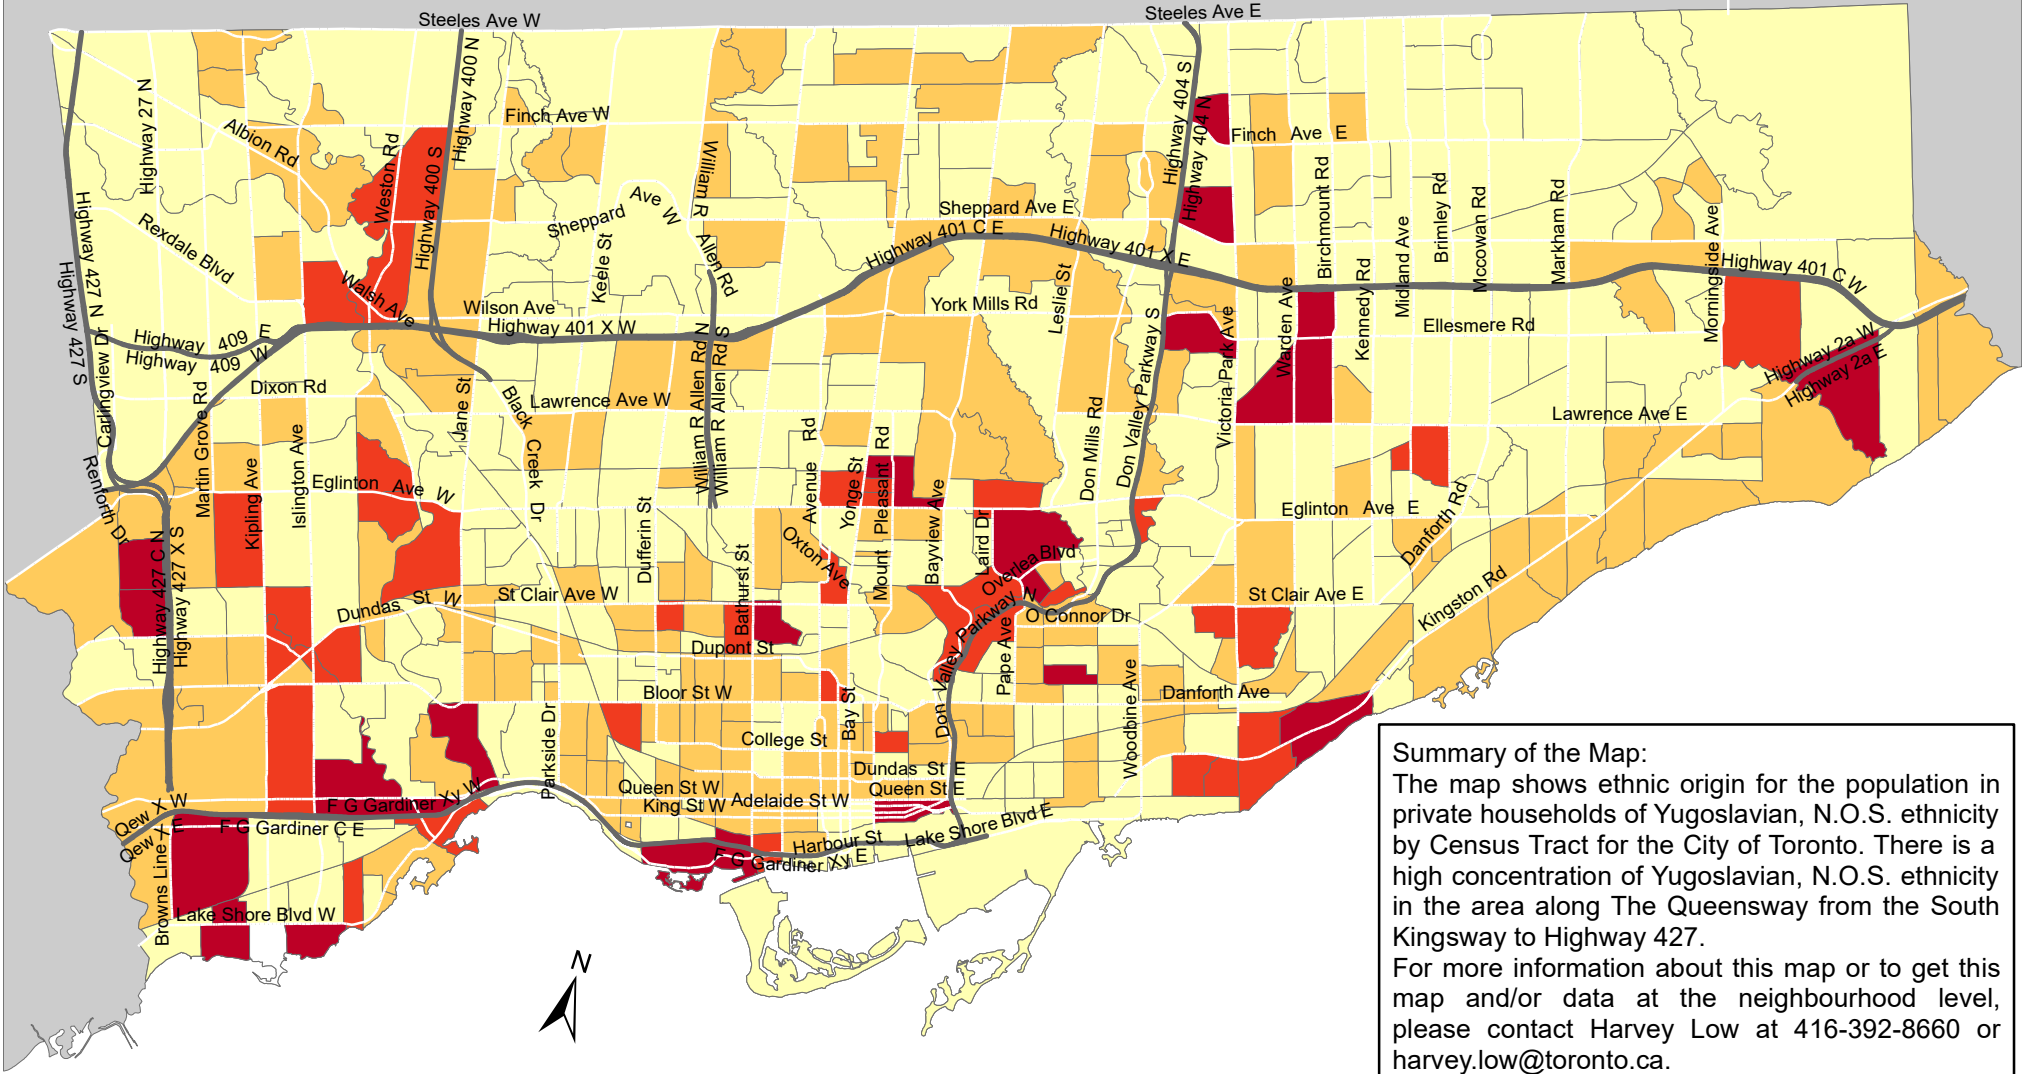

City of Toronto Ethnic Origin - Yugoslavian, N.O.S. 2016

Summary of the Map:
 The map shows ethnic origin for the population in private households of Yugoslavian, N.O.S. ethnicity by Census Tract for the City of Toronto. There is a high concentration of Yugoslavian, N.O.S. ethnicity in the area along The Queensway from the South Kingsway to Highway 427.
 For more information about this map or to get this map and/or data at the neighbourhood level, please contact Harvey Low at 416-392-8660 or harvey.low@toronto.ca.