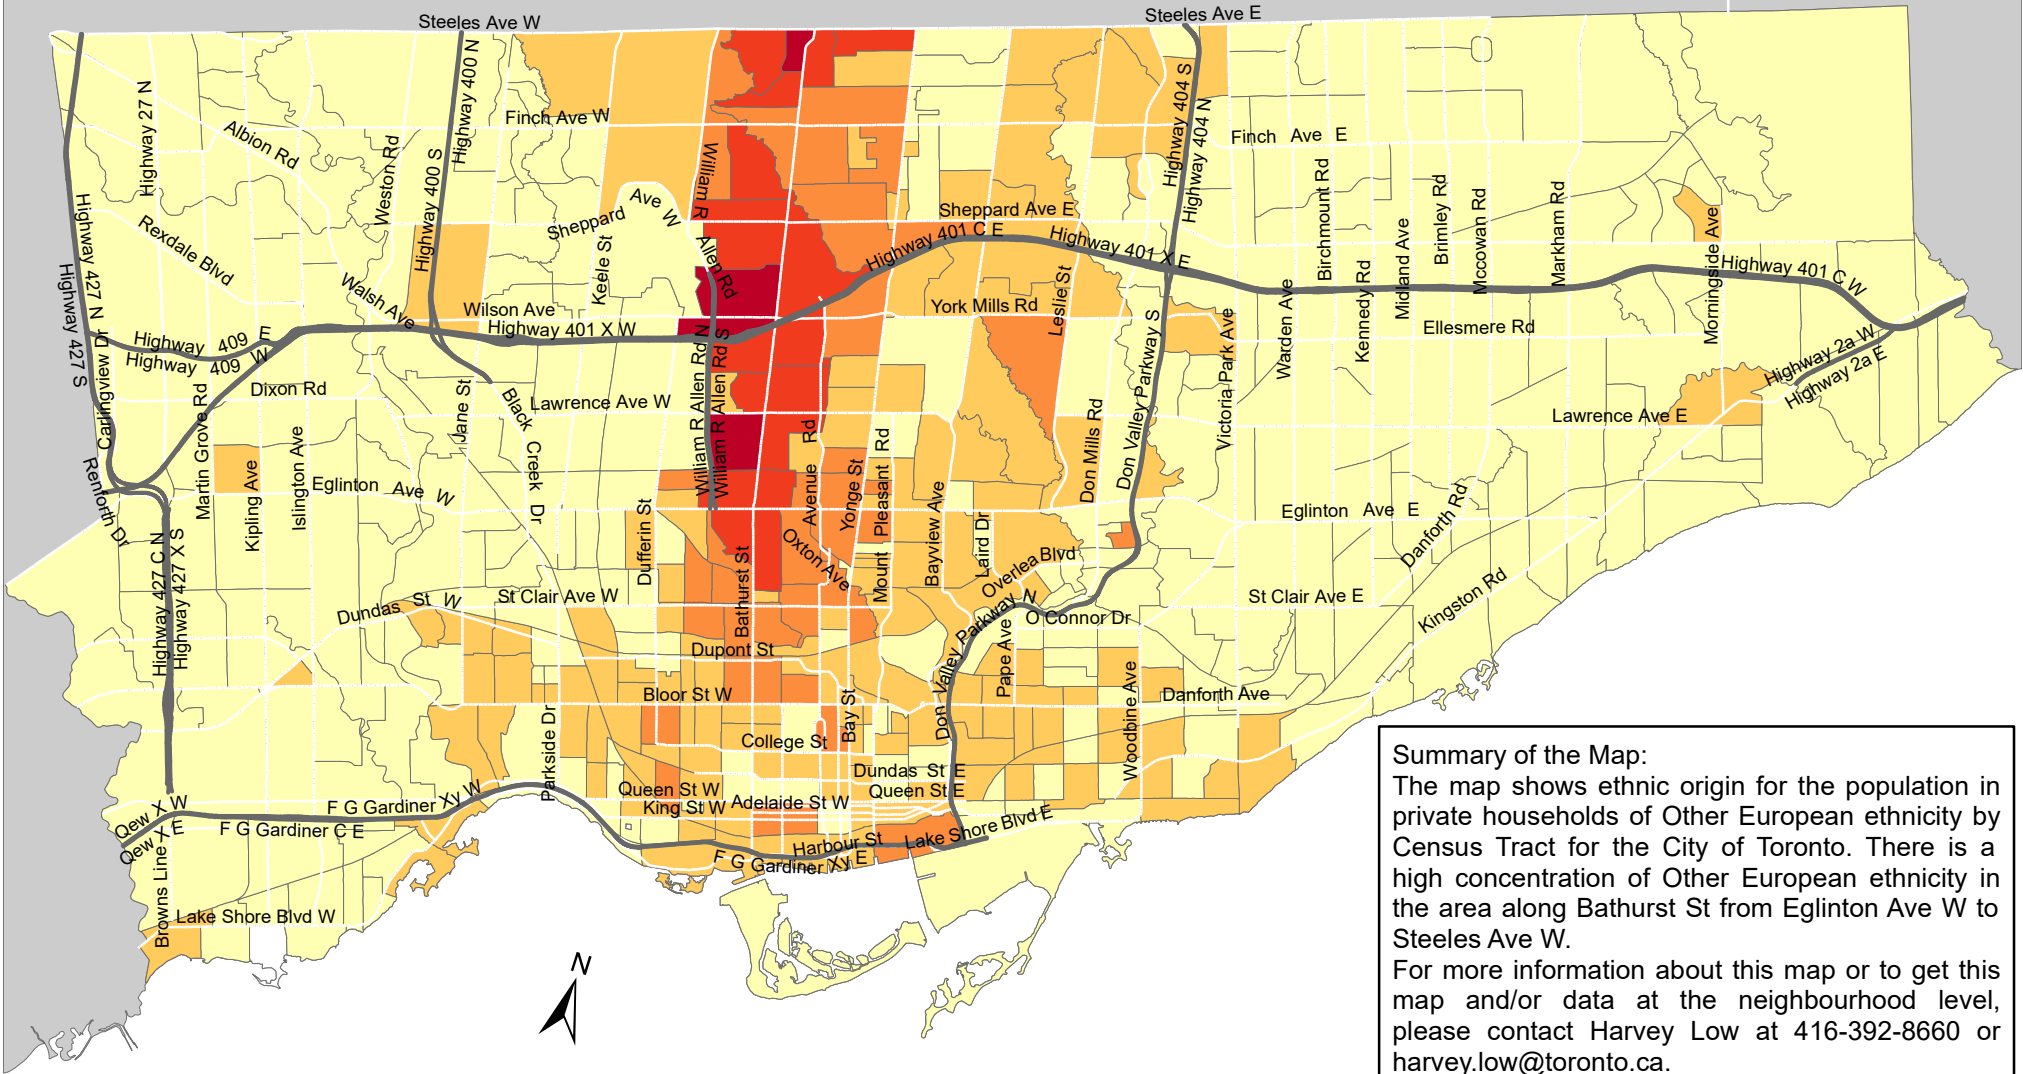

City of Toronto Ethnic Origin - Other European 2016

Summary of the Map:
 The map shows ethnic origin for the population in private households of Other European ethnicity by Census Tract for the City of Toronto. There is a high concentration of Other European ethnicity in the area along Bathurst St from Eglinton Ave W to Steeles Ave W.
 For more information about this map or to get this map and/or data at the neighbourhood level, please contact Harvey Low at 416-392-8660 or harvey.low@toronto.ca.