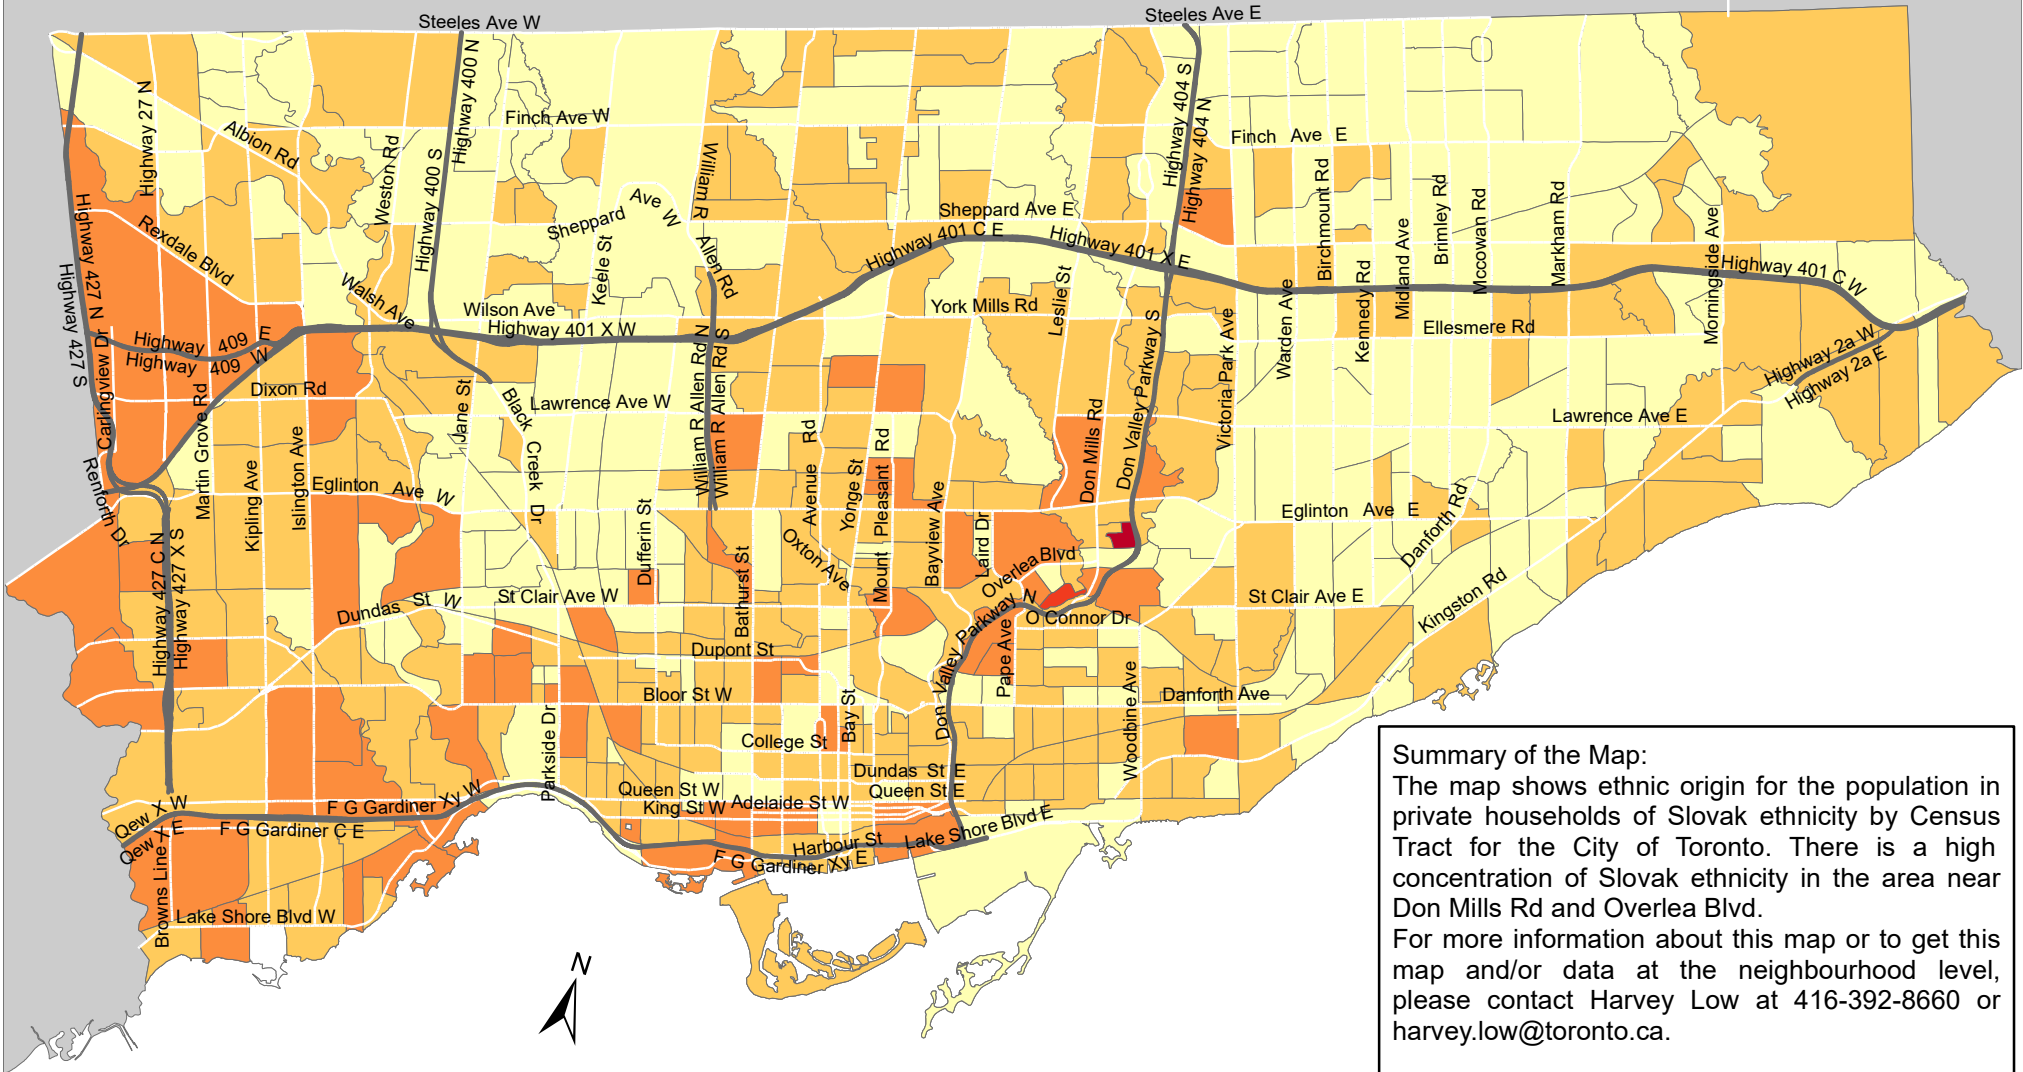

City of Toronto Ethnic Origin - Slovak 2016

Summary of the Map:
 The map shows ethnic origin for the population in private households of Slovak ethnicity by Census Tract for the City of Toronto. There is a high concentration of Slovak ethnicity in the area near Don Mills Rd and Overlea Blvd.
 For more information about this map or to get this map and/or data at the neighbourhood level, please contact Harvey Low at 416-392-8660 or harvey.low@toronto.ca.