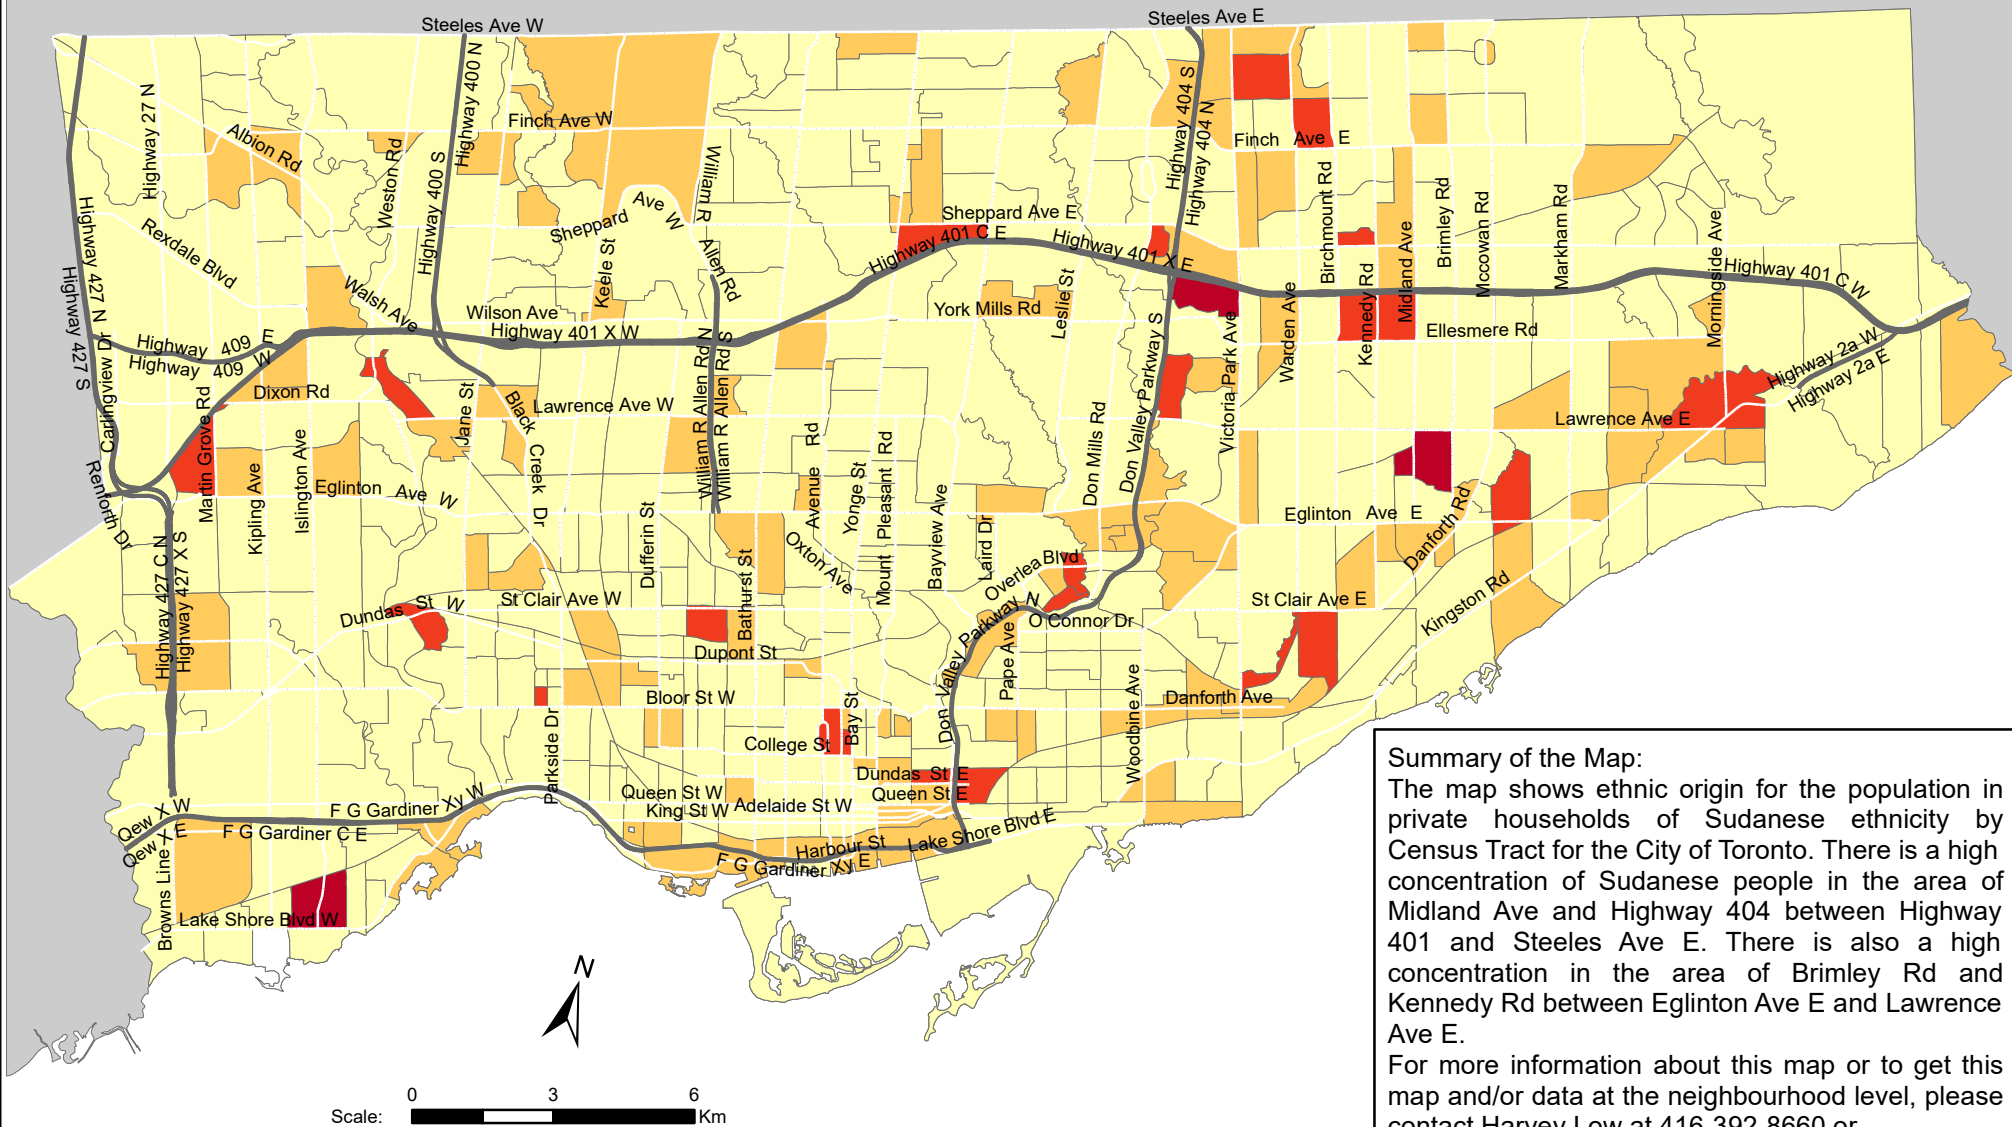

City of Toronto Ethnic Origin - Sudanese 2016

Summary of the Map:
 The map shows ethnic origin for the population in private households of Sudanese ethnicity by Census Tract for the City of Toronto. There is a high concentration of Sudanese people in the area of Midland Ave and Highway 404 between Highway 401 and Steeles Ave E. There is also a high concentration in the area of Brimley Rd and Kennedy Rd between Eglinton Ave E and Lawrence Ave E.
 For more information about this map or to get this map and/or data at the neighbourhood level, please contact Harvey Low at 416-392-8660 or

Ethnic Origin - Sudanese

- 0
- 1 - 20
- 21 - 45
- 46 - 65

Not available/ No data

- Expressway
- Major Arterial

Source: City of Toronto;
 Statistics Canada 2016 Census.

Copyright © 2018 City of Toronto. All Rights Reserved.
 Published: May 2018.