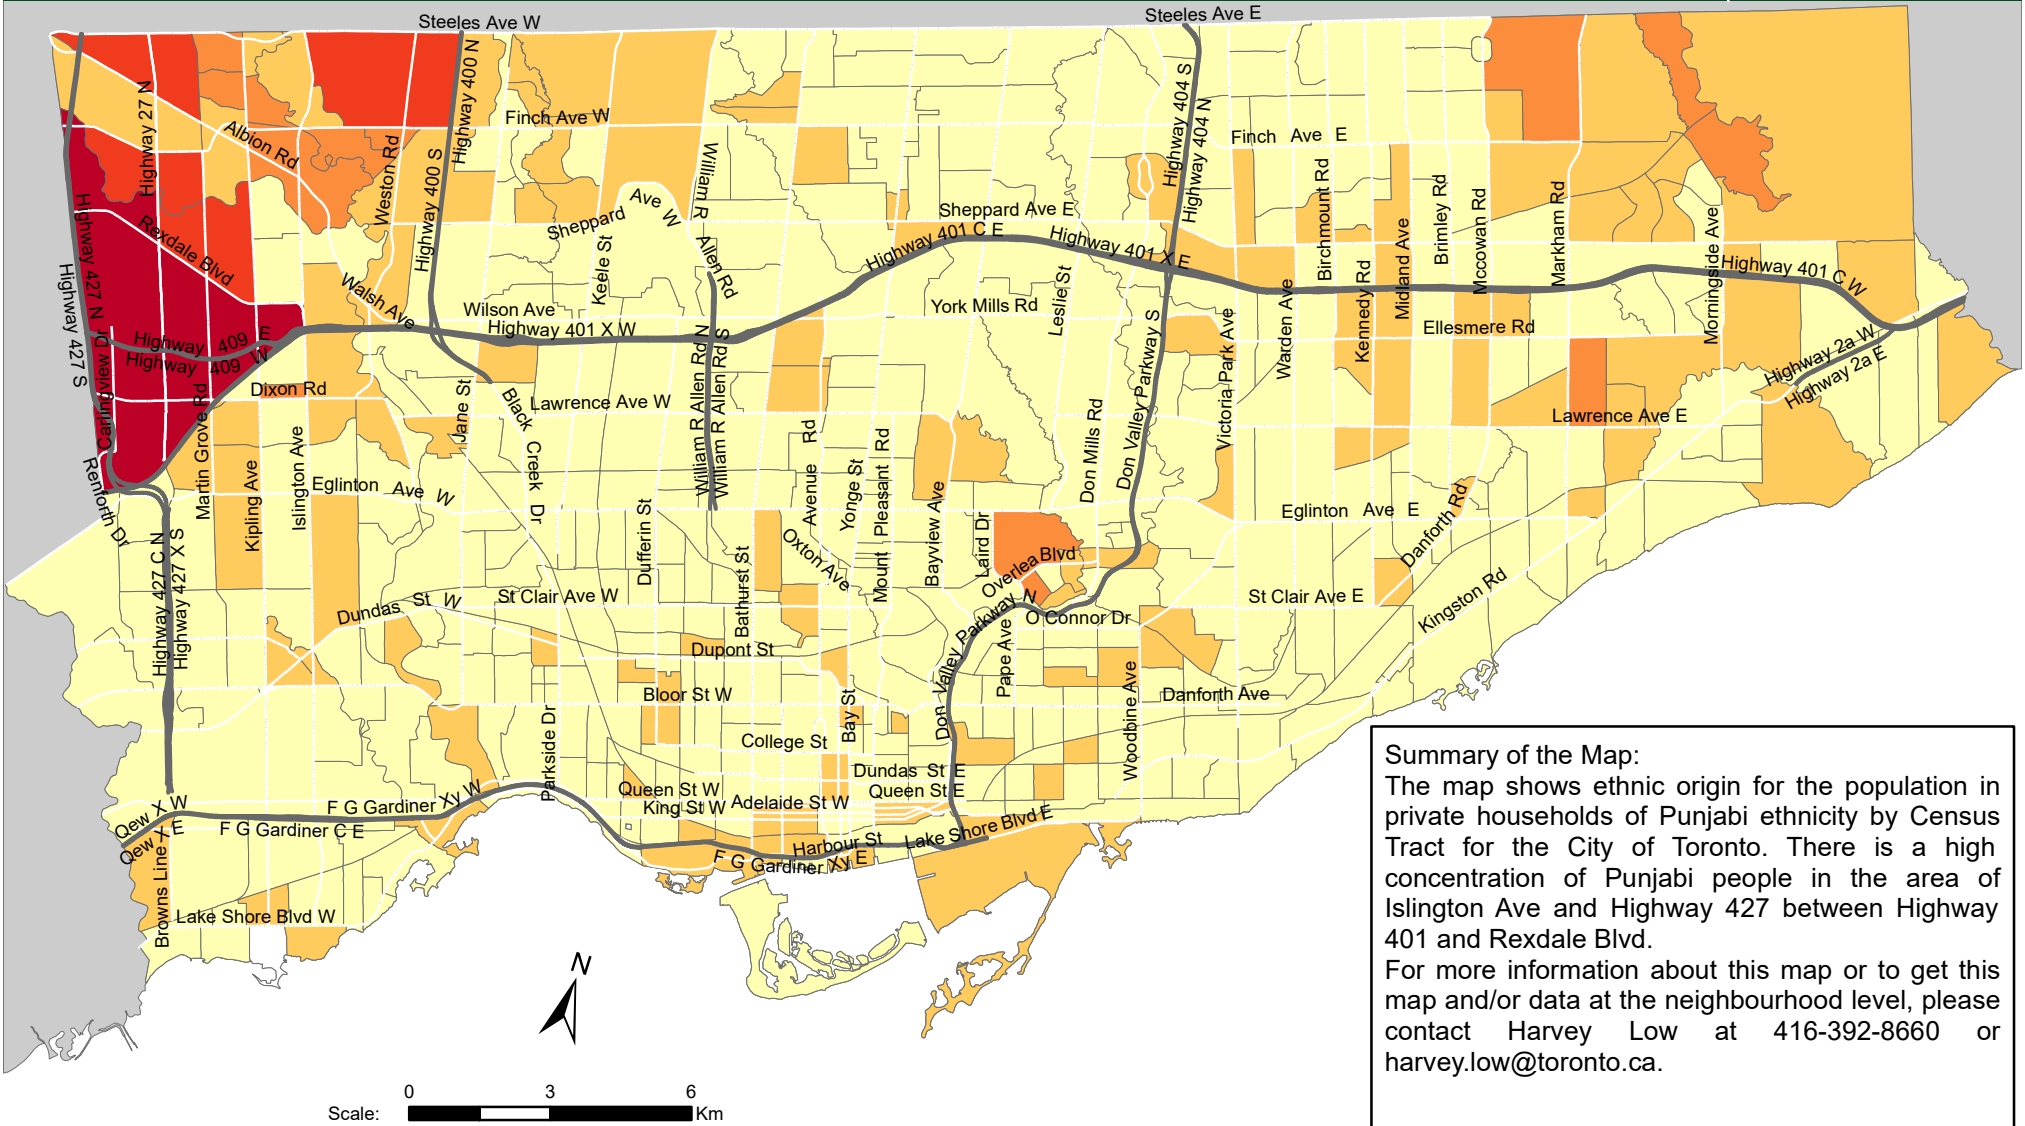

# City of Toronto Ethnic Origin - Punjabi 2016

**Summary of the Map:**  
 The map shows ethnic origin for the population in private households of Punjabi ethnicity by Census Tract for the City of Toronto. There is a high concentration of Punjabi people in the area of Islington Ave and Highway 427 between Highway 401 and Rexdale Blvd.  
 For more information about this map or to get this map and/or data at the neighbourhood level, please contact Harvey Low at 416-392-8660 or harvey.low@toronto.ca.