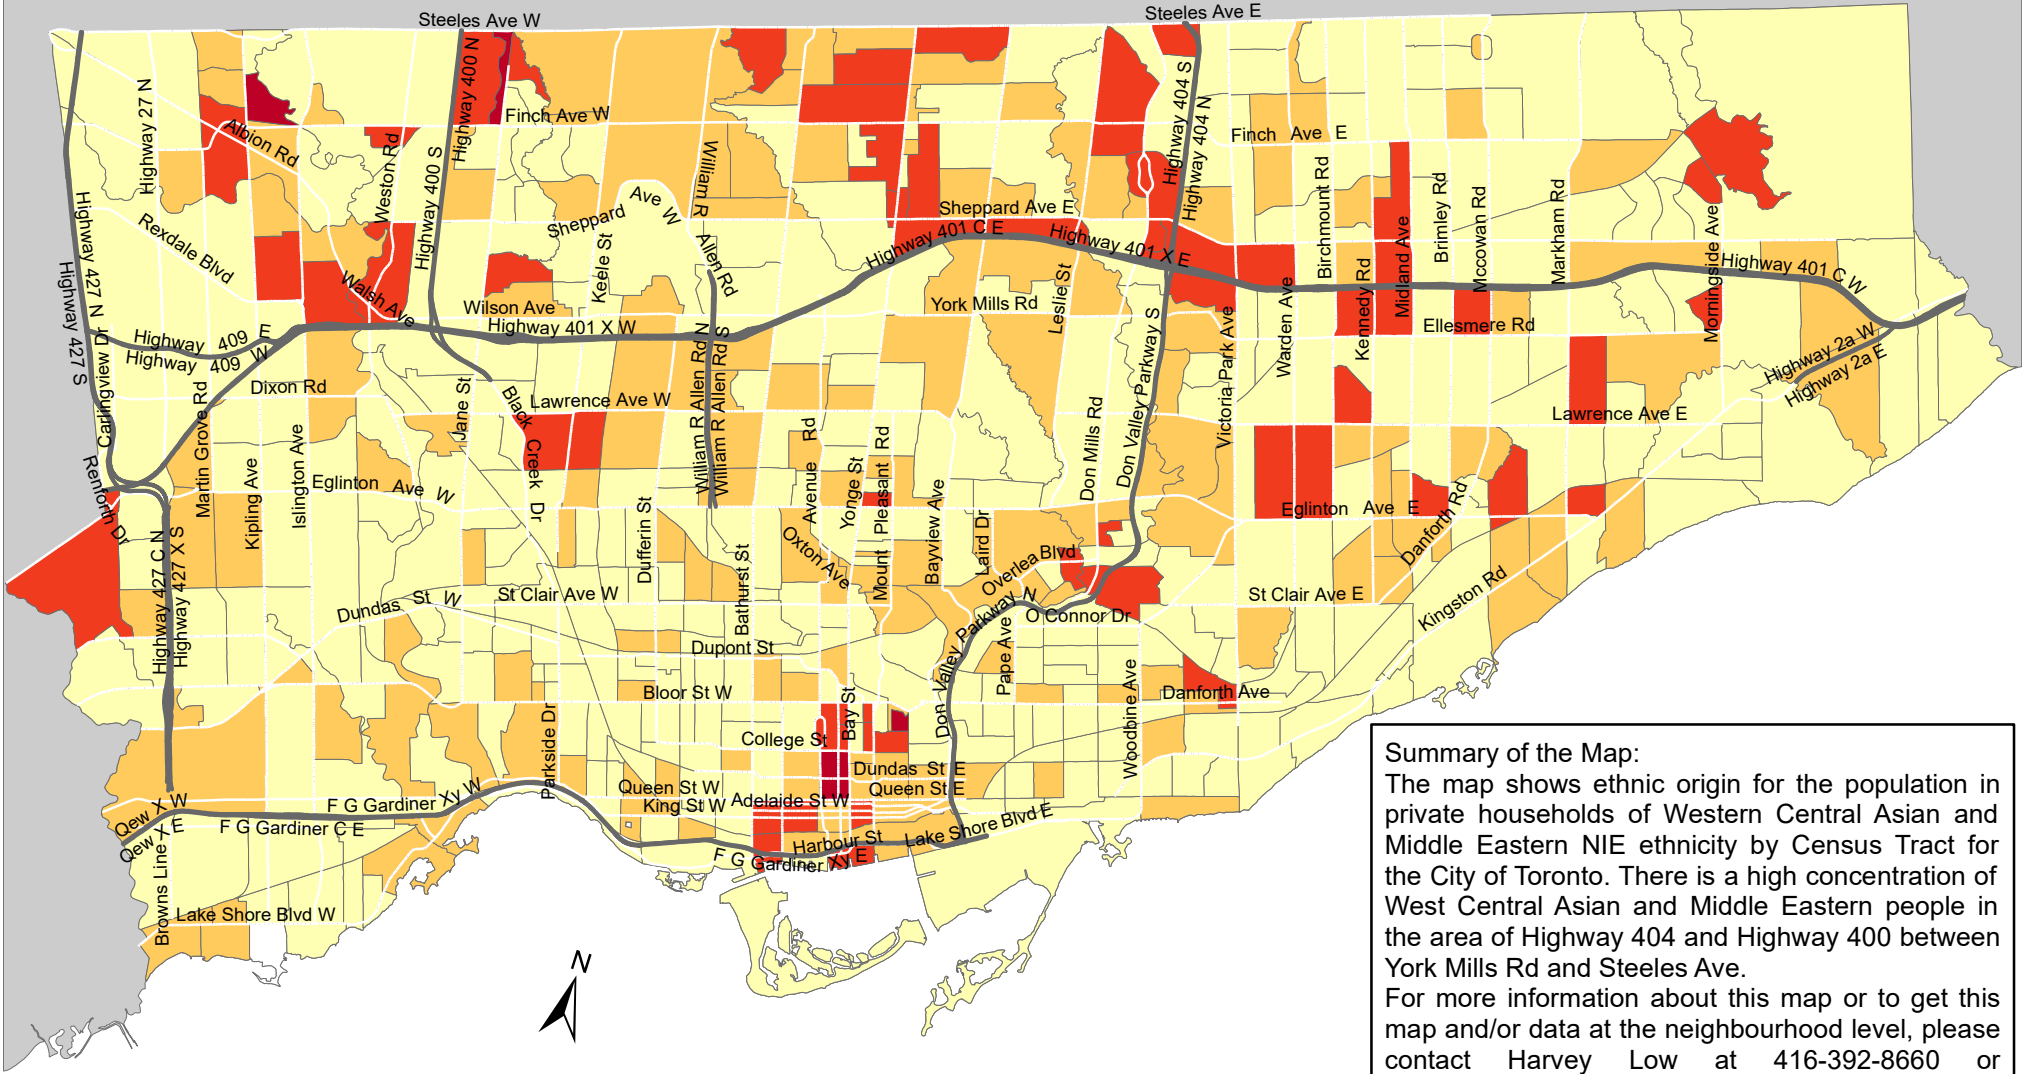

City of Toronto Ethnic Origin - West Central Asian And Middle Eastern Origins, n.i.e. 2016

Summary of the Map:
 The map shows ethnic origin for the population in private households of Western Central Asian and Middle Eastern NIE ethnicity by Census Tract for the City of Toronto. There is a high concentration of West Central Asian and Middle Eastern people in the area of Highway 404 and Highway 400 between York Mills Rd and Steeles Ave. For more information about this map or to get this map and/or data at the neighbourhood level, please contact Harvey Low at 416-392-8660 or harvey.low@toronto.ca.

Ethnic Origin - West Central Asian and Middle Eastern origins, n.i.e.

- Not available/ No data
- Expressway
- Major Arterial

Source: City of Toronto;
 Statistics Canada 2016 Census.

Copyright © 2018 City of Toronto. All Rights Reserved.
 Published: May 2018.