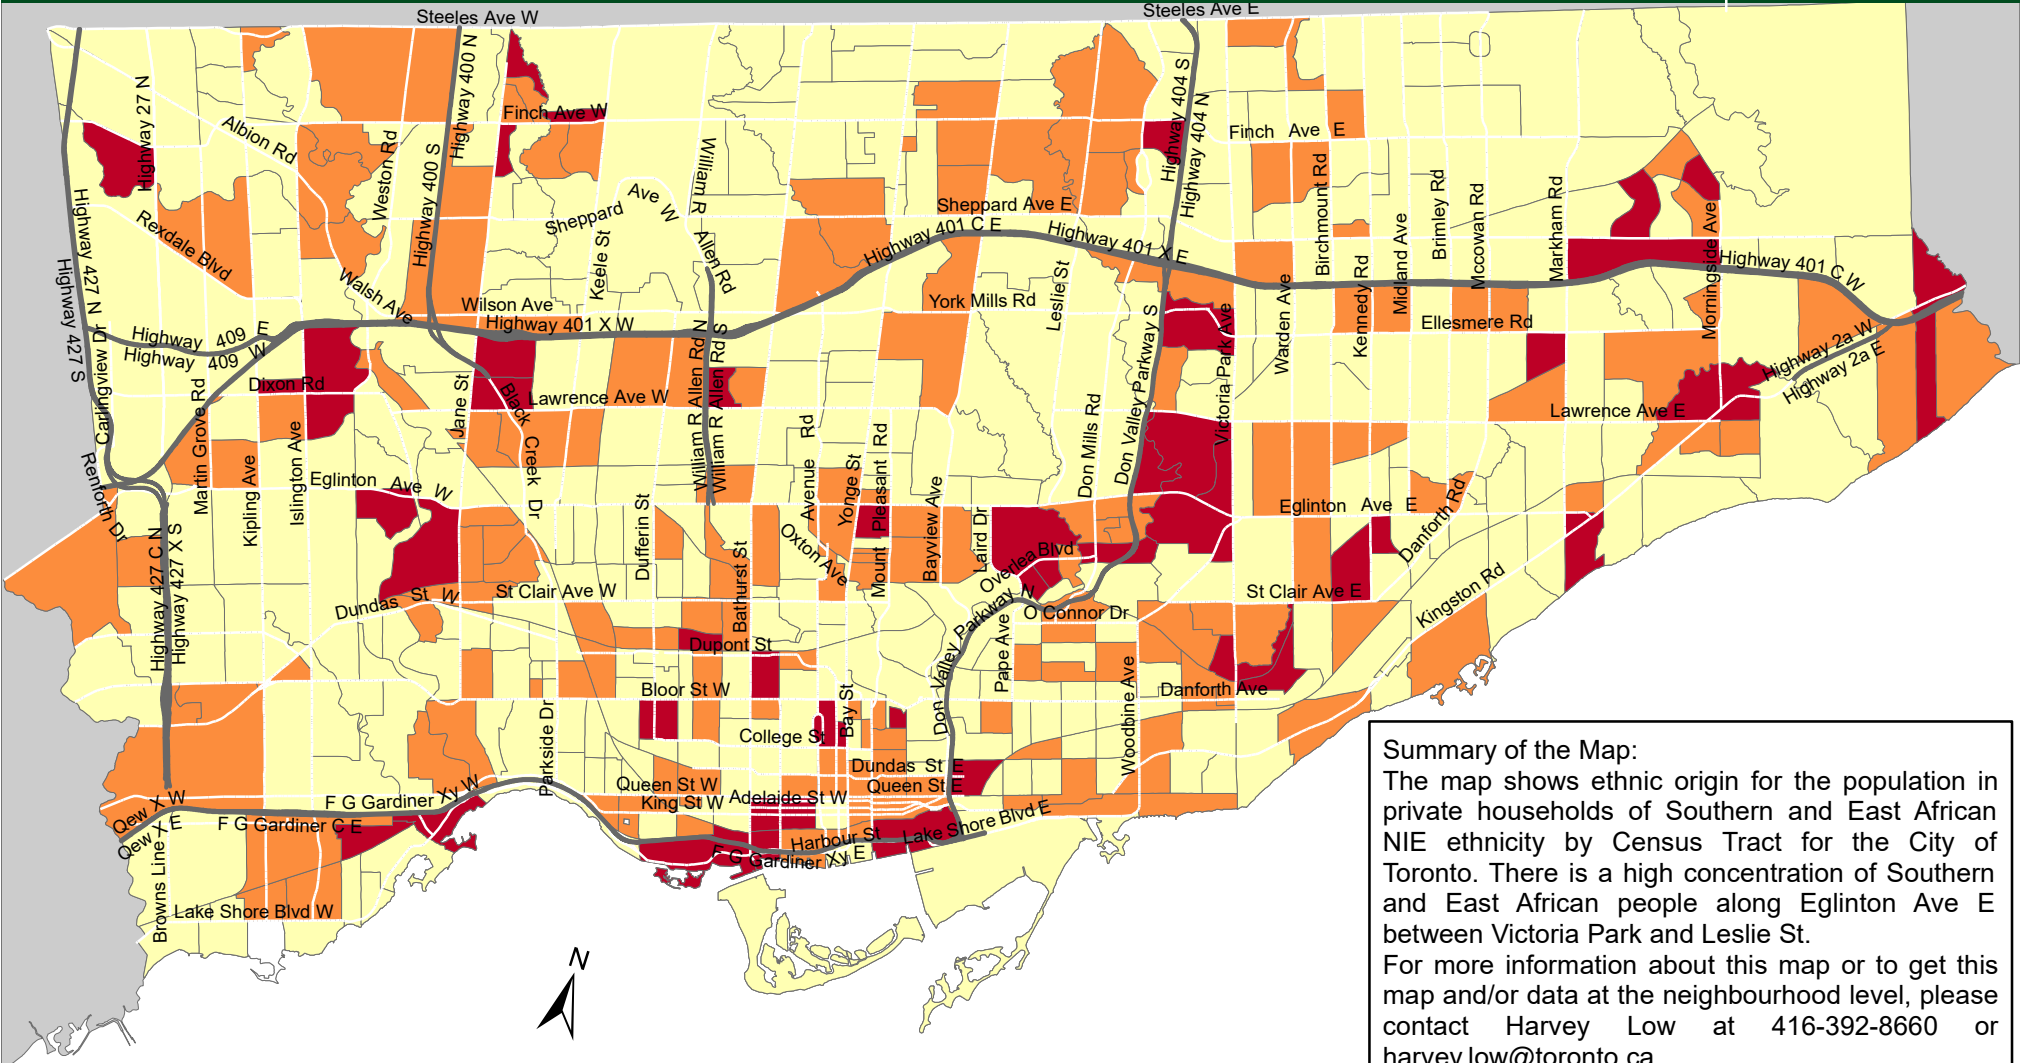

# City of Toronto Ethnic Origin - Southern and East African Origins, n.i.e. 2016

**Summary of the Map:**  
 The map shows ethnic origin for the population in private households of Southern and East African NIE ethnicity by Census Tract for the City of Toronto. There is a high concentration of Southern and East African people along Eglinton Ave E between Victoria Park and Leslie St.  
 For more information about this map or to get this map and/or data at the neighbourhood level, please contact Harvey Low at 416-392-8660 or [harvey.low@toronto.ca](mailto:harvey.low@toronto.ca).

## Ethnic Origin - Southern and East African Origins,

Source: City of Toronto;  
 Statistics Canada 2016 Census.

Copyright © 2018 City of Toronto. All Rights Reserved.  
 Published: May 2018.

Prepared by: Social Research and Analysis Unit.  
 Contact: [spar@toronto.ca](mailto:spar@toronto.ca).