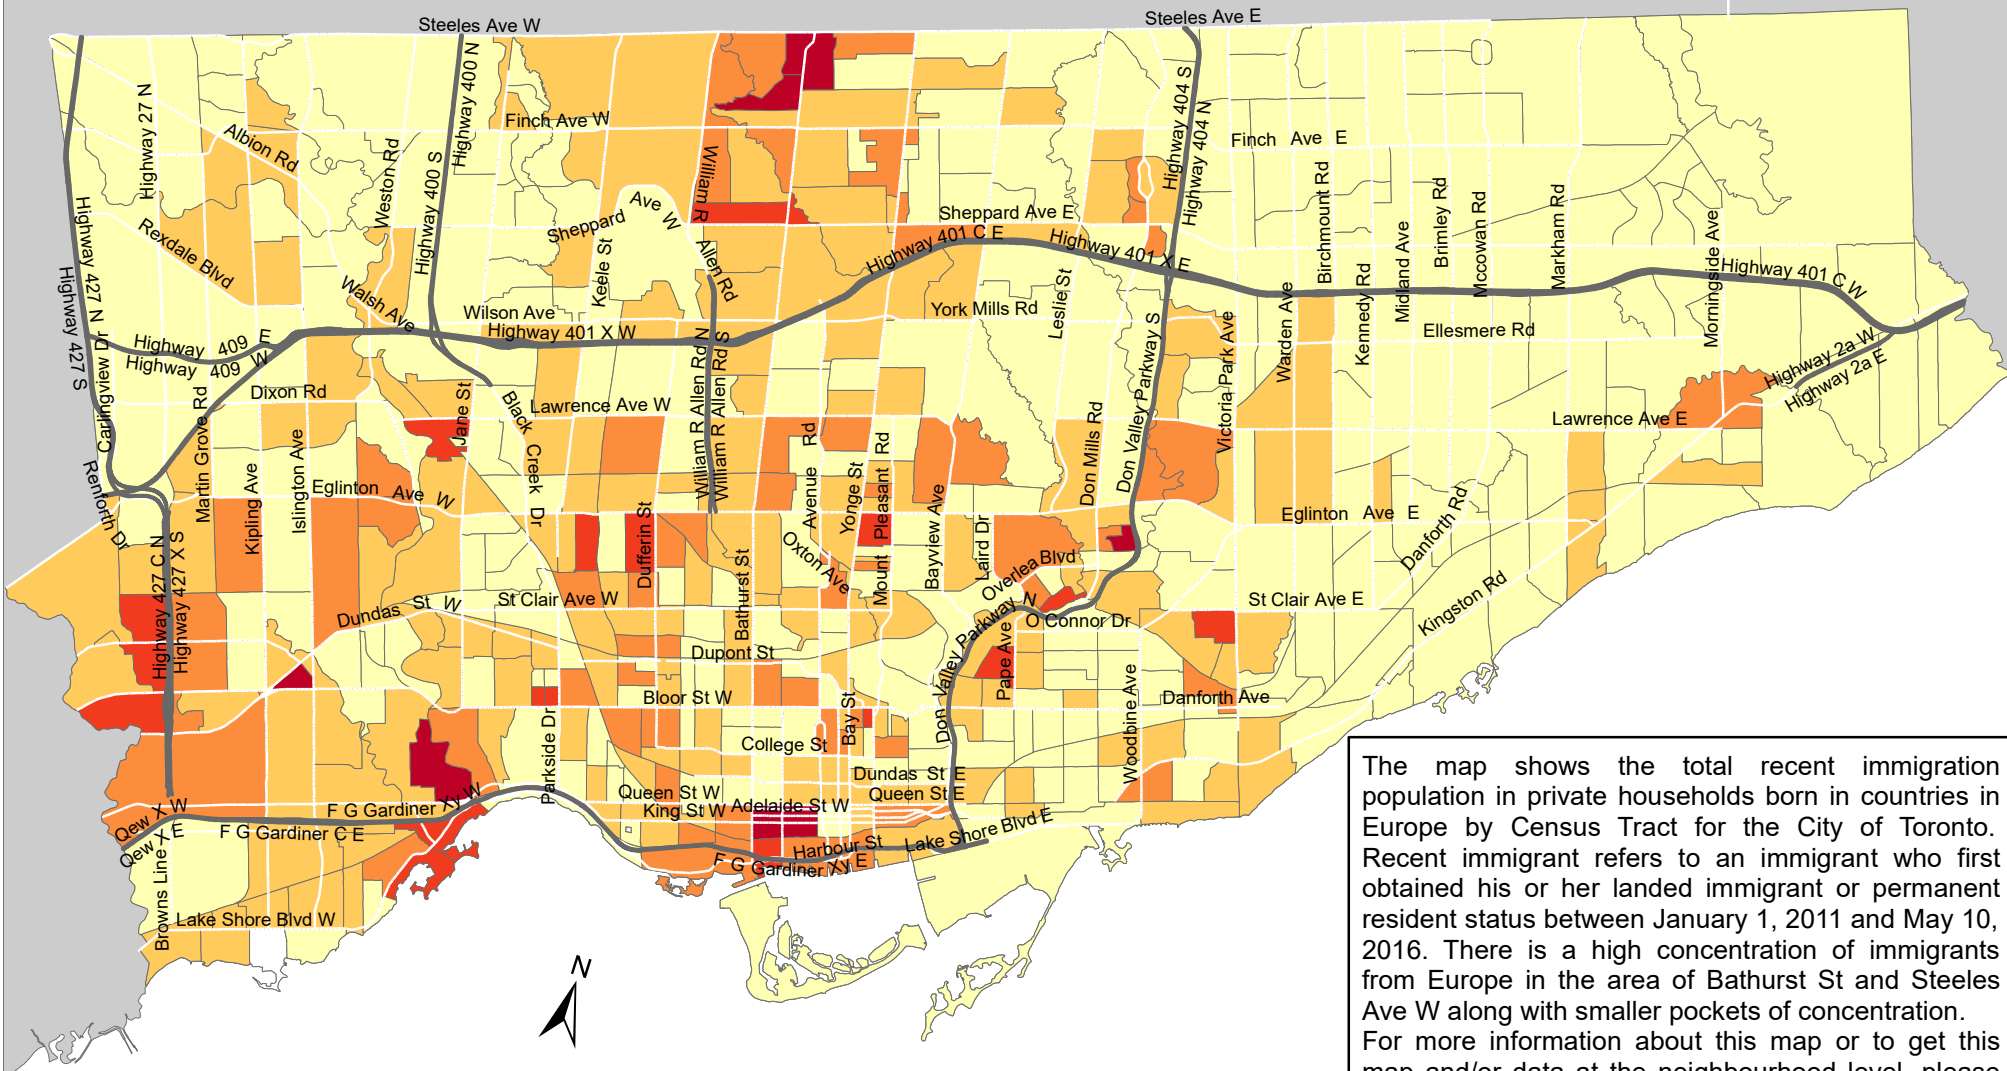

# City of Toronto Recent Immigrants - Europe 2016

The map shows the total recent immigration population in private households born in countries in Europe by Census Tract for the City of Toronto. Recent immigrant refers to an immigrant who first obtained his or her landed immigrant or permanent resident status between January 1, 2011 and May 10, 2016. There is a high concentration of immigrants from Europe in the area of Bathurst St and Steeles Ave W along with smaller pockets of concentration. For more information about this map or to get this map and/or data at the neighbourhood level, please contact Harvey Low at 416-392-8660 or [harvey.low@toronto.ca](mailto:harvey.low@toronto.ca).

## Total Population of Recent Immigrants -

- 0 - 25
- 26 - 65
- 66 - 120
- 121 - 205
- 206 - 390

- Not available/ No data
- Expressway
- Major Arterial

Source: City of Toronto;  
 Statistics Canada 2016 Census.  
 Copyright © 2018 City of Toronto. All Rights Reserved.  
 Published: May 2018.  
 Prepared by: Social Research and Analysis Unit.  
 Contact: [spar@toronto.ca](mailto:spar@toronto.ca).