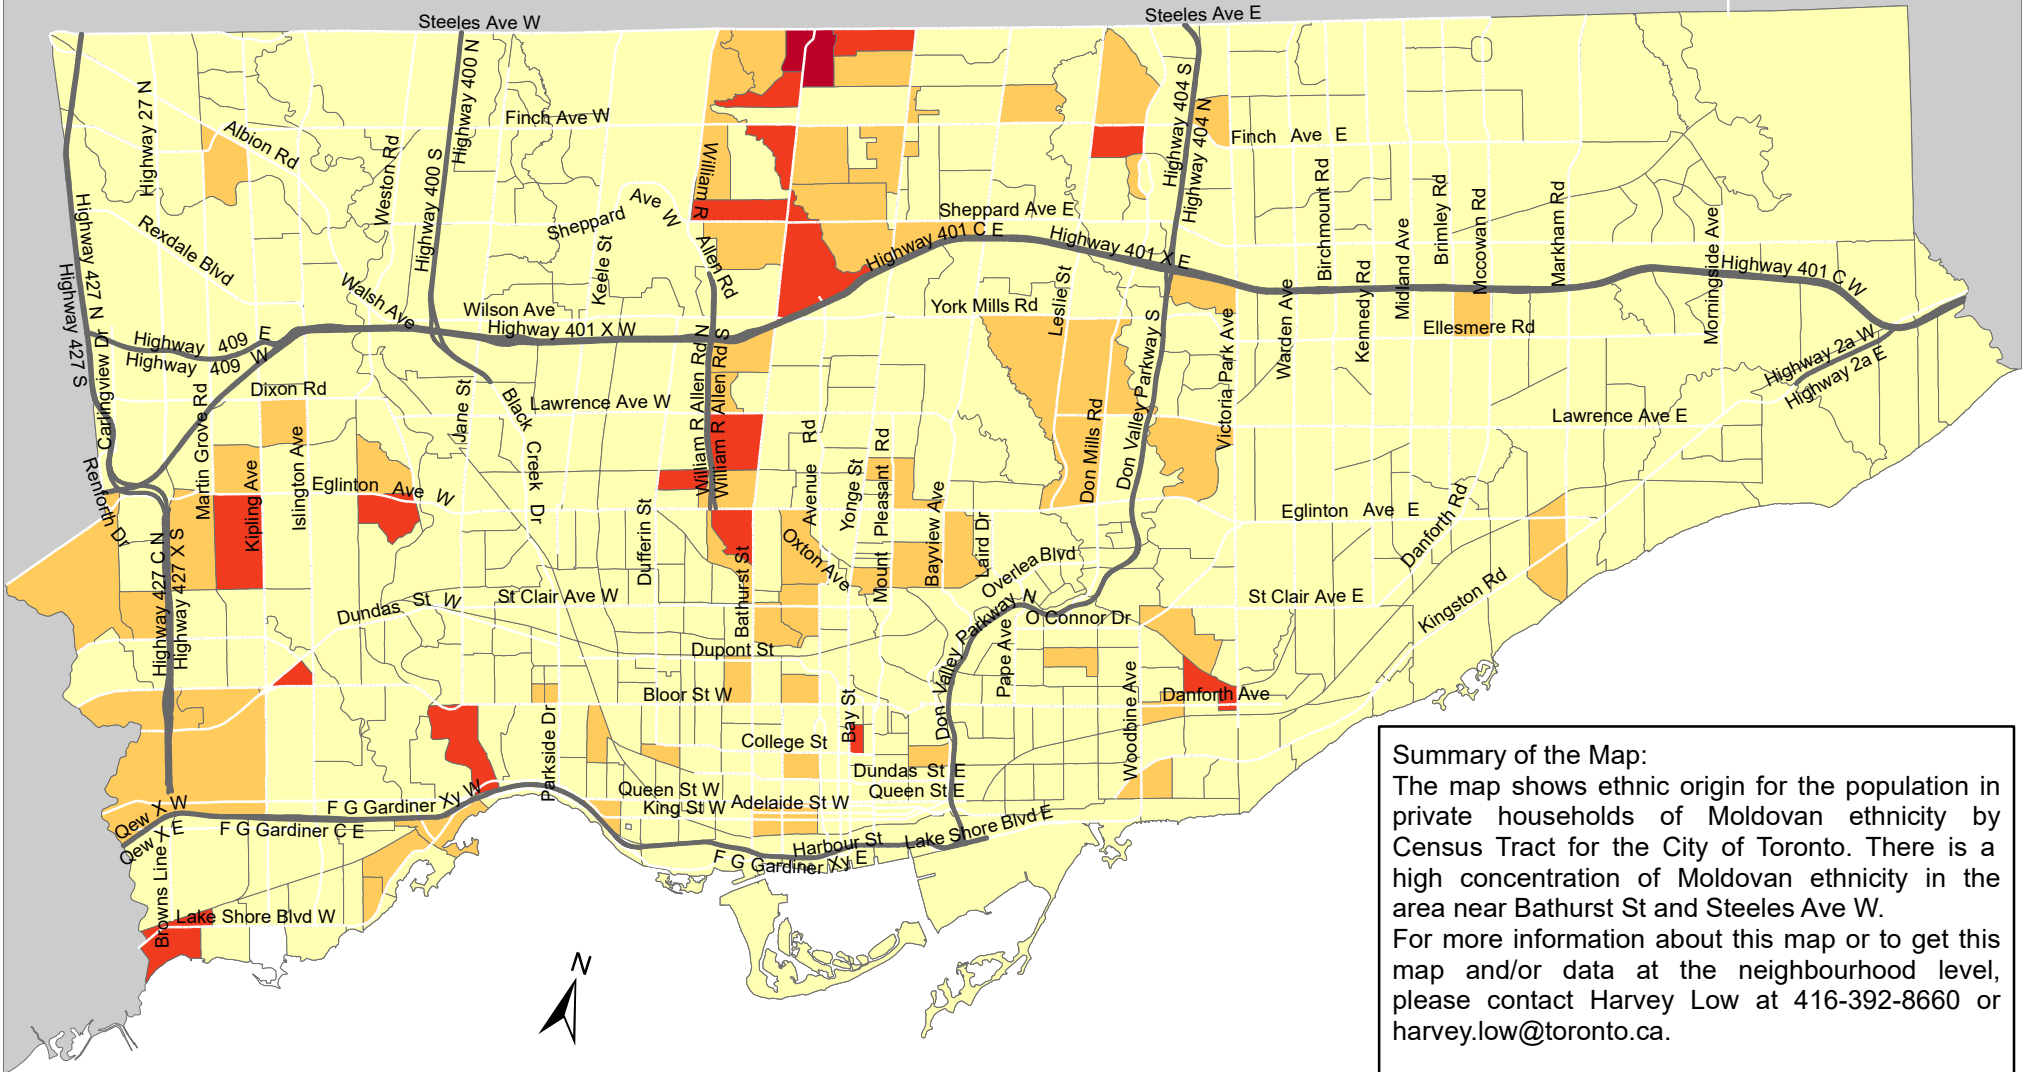

City of Toronto Ethnic Origin - Moldovan 2016

Summary of the Map:
 The map shows ethnic origin for the population in private households of Moldovan ethnicity by Census Tract for the City of Toronto. There is a high concentration of Moldovan ethnicity in the area near Bathurst St and Steeles Ave W.
 For more information about this map or to get this map and/or data at the neighbourhood level, please contact Harvey Low at 416-392-8660 or harvey.low@toronto.ca.

Ethnic Origin - Moldovan

 0	 Not available/ No data
 1 - 15	 Expressway
 16 - 40	 Major Arterial
 41 - 115	

Source: City of Toronto;
 Statistics Canada 2016 Census.

Copyright © 2018 City of Toronto. All Rights Reserved.
 Published: May 2018.