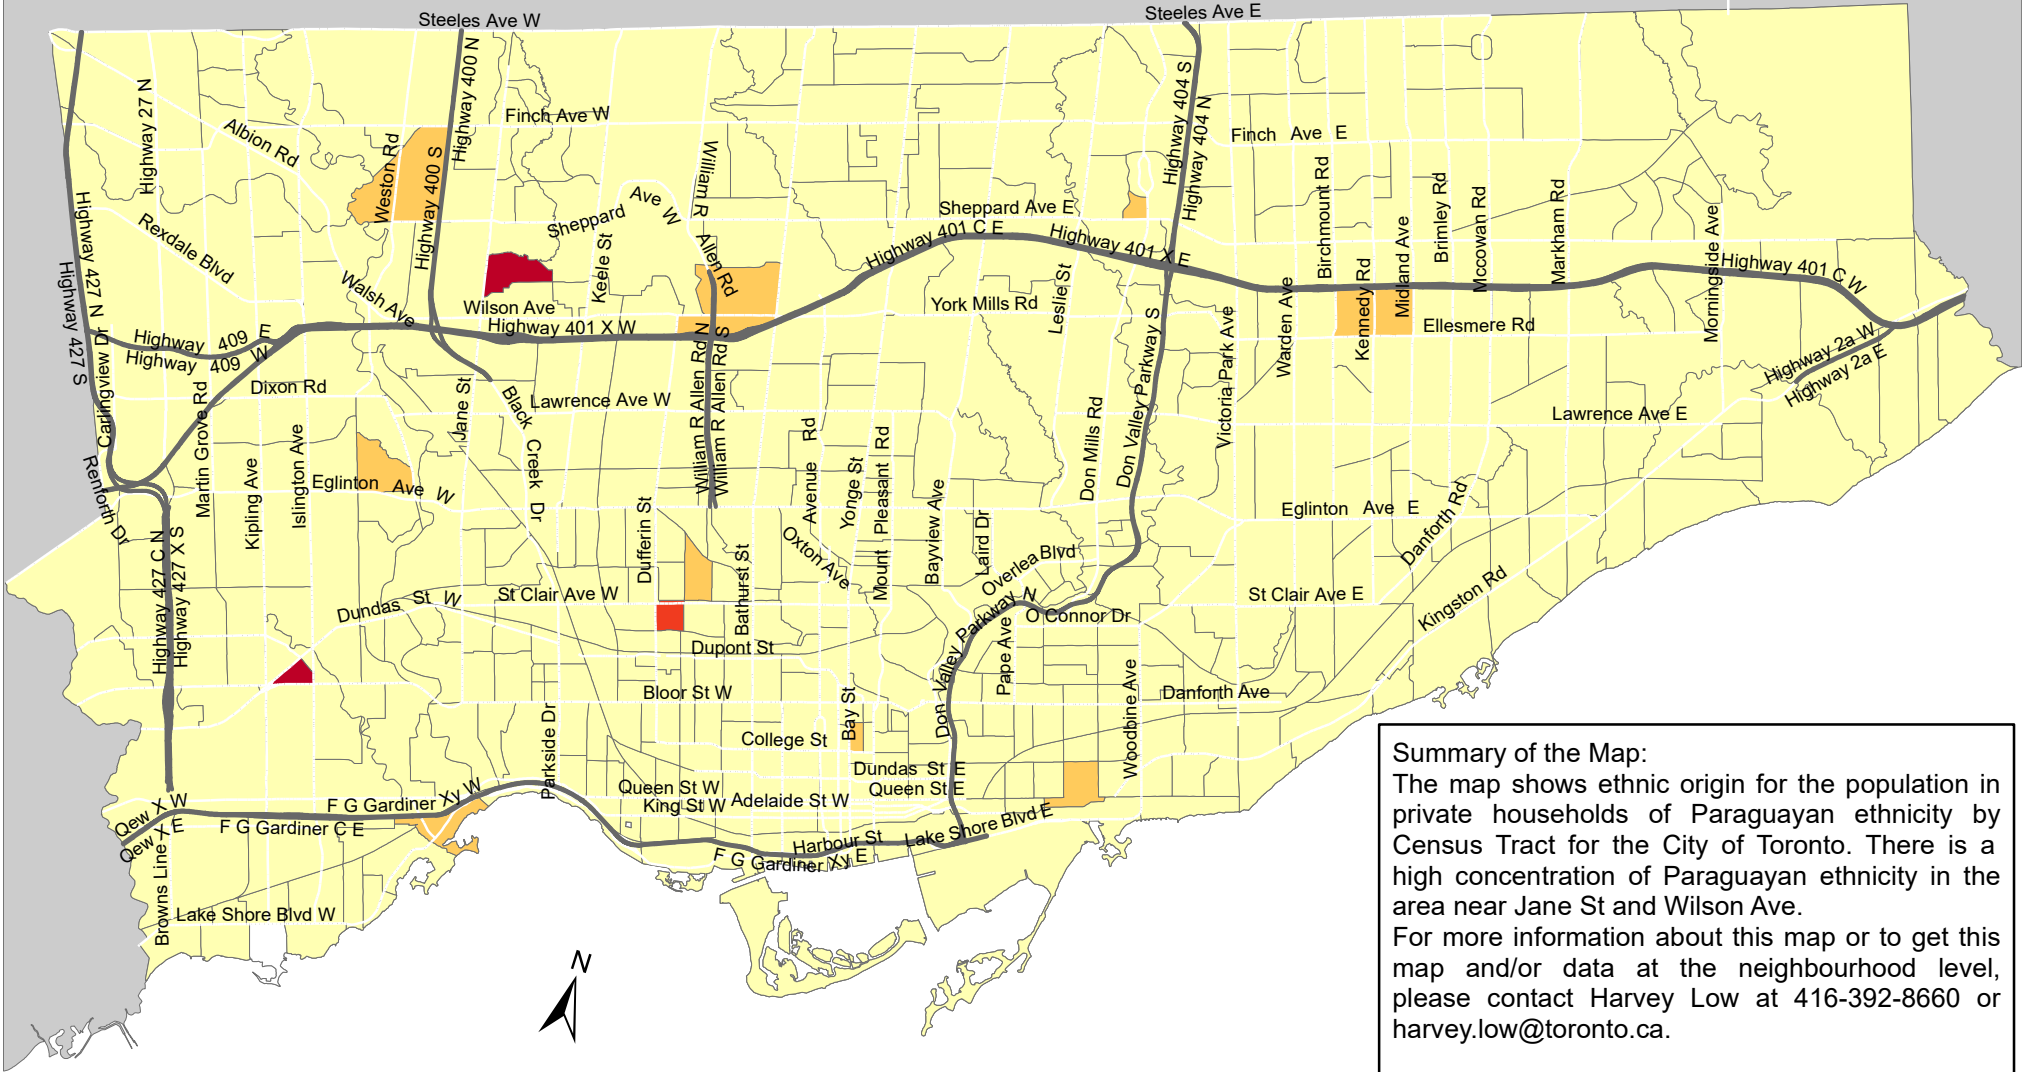

City of Toronto Ethnic Origin - Paraguayan 2016

Summary of the Map:
 The map shows ethnic origin for the population in private households of Paraguayan ethnicity by Census Tract for the City of Toronto. There is a high concentration of Paraguayan ethnicity in the area near Jane St and Wilson Ave.
 For more information about this map or to get this map and/or data at the neighbourhood level, please contact Harvey Low at 416-392-8660 or harvey.low@toronto.ca.

Ethnic Origin - Paraguayan

- Not available/ No data
- Expressway
- Major Arterial

Source: City of Toronto;
 Statistics Canada 2016 Census.

Copyright © 2018 City of Toronto. All Rights Reserved.
 Published: May 2018.