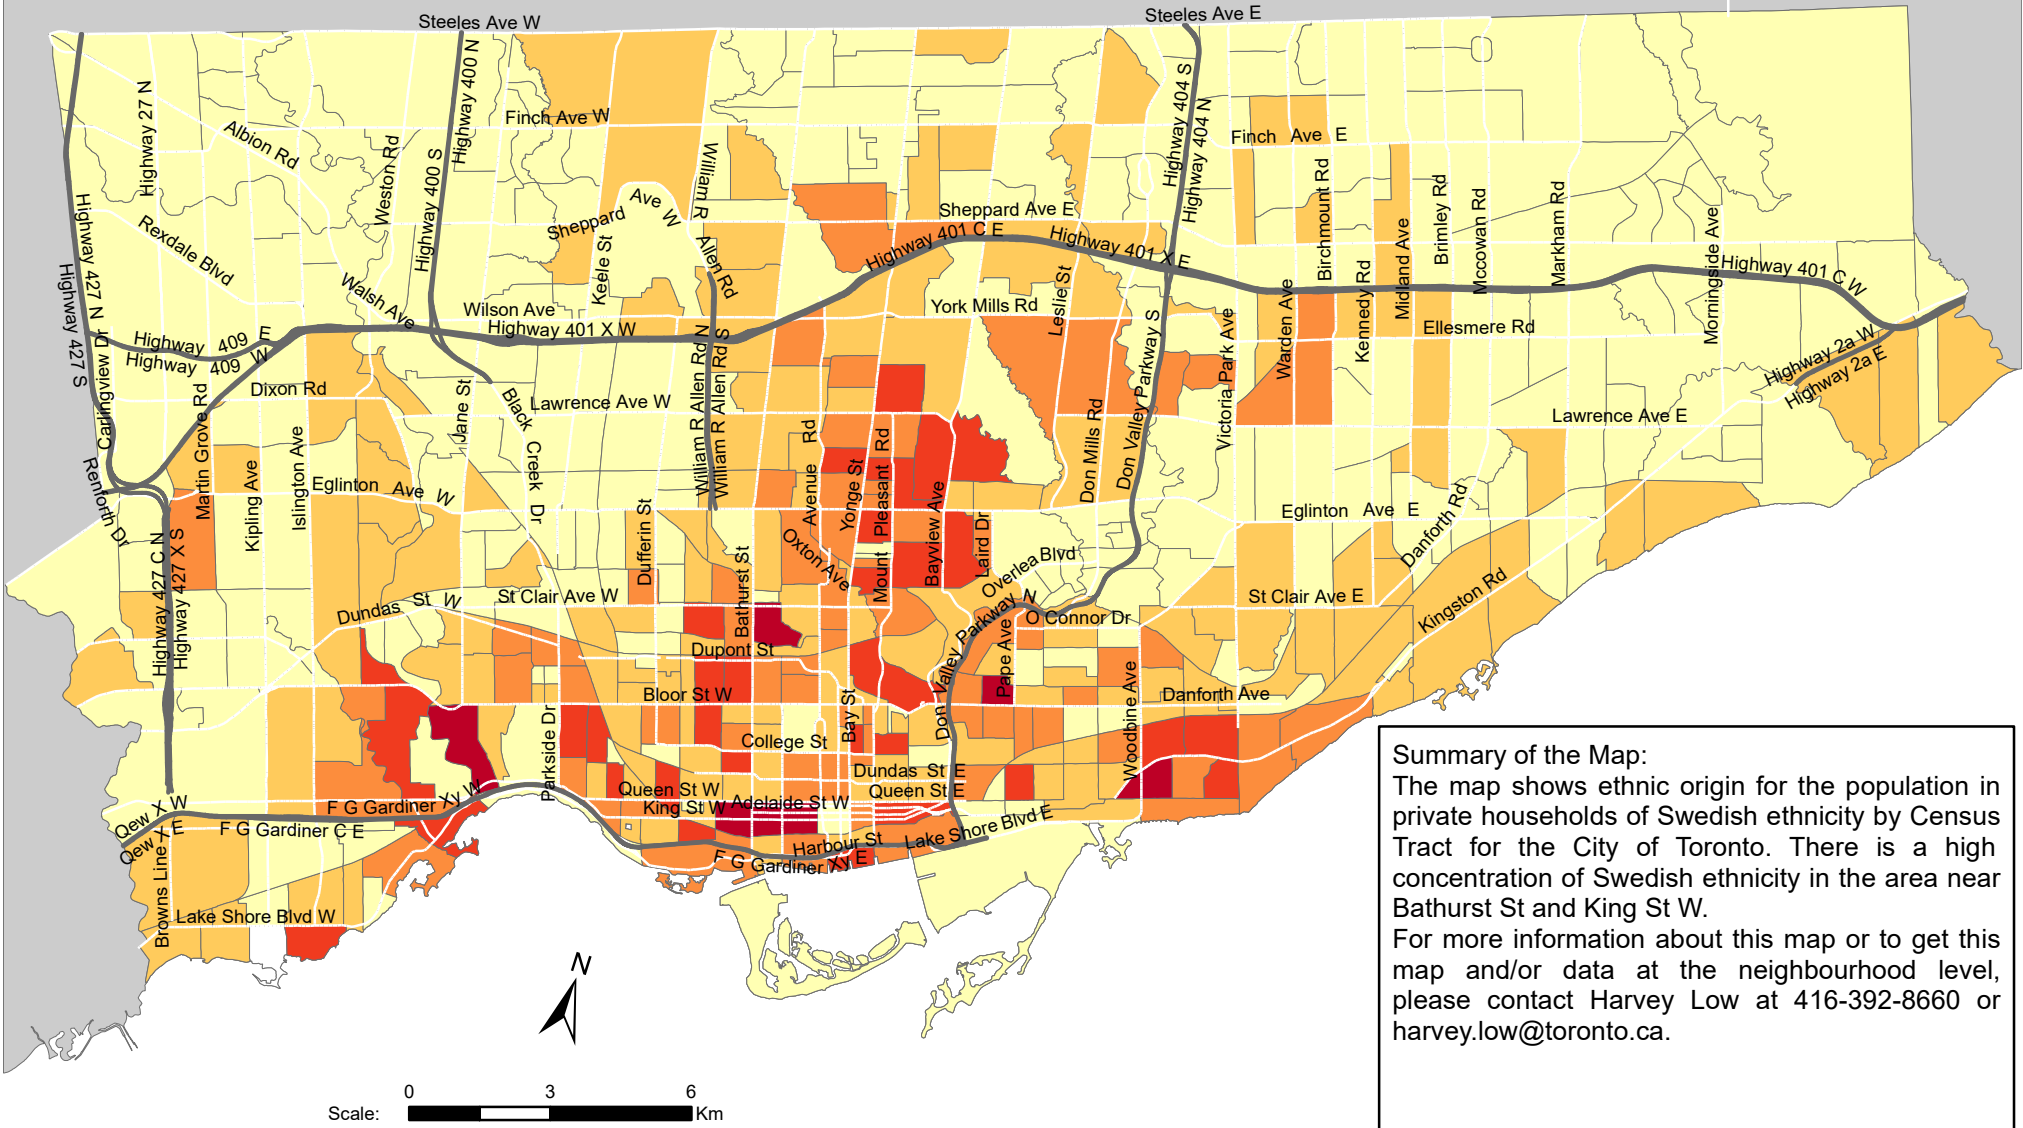

City of Toronto Ethnic Origin - Swedish 2016

Summary of the Map:
 The map shows ethnic origin for the population in private households of Swedish ethnicity by Census Tract for the City of Toronto. There is a high concentration of Swedish ethnicity in the area near Bathurst St and King St W.
 For more information about this map or to get this map and/or data at the neighbourhood level, please contact Harvey Low at 416-392-8660 or harvey.low@toronto.ca.