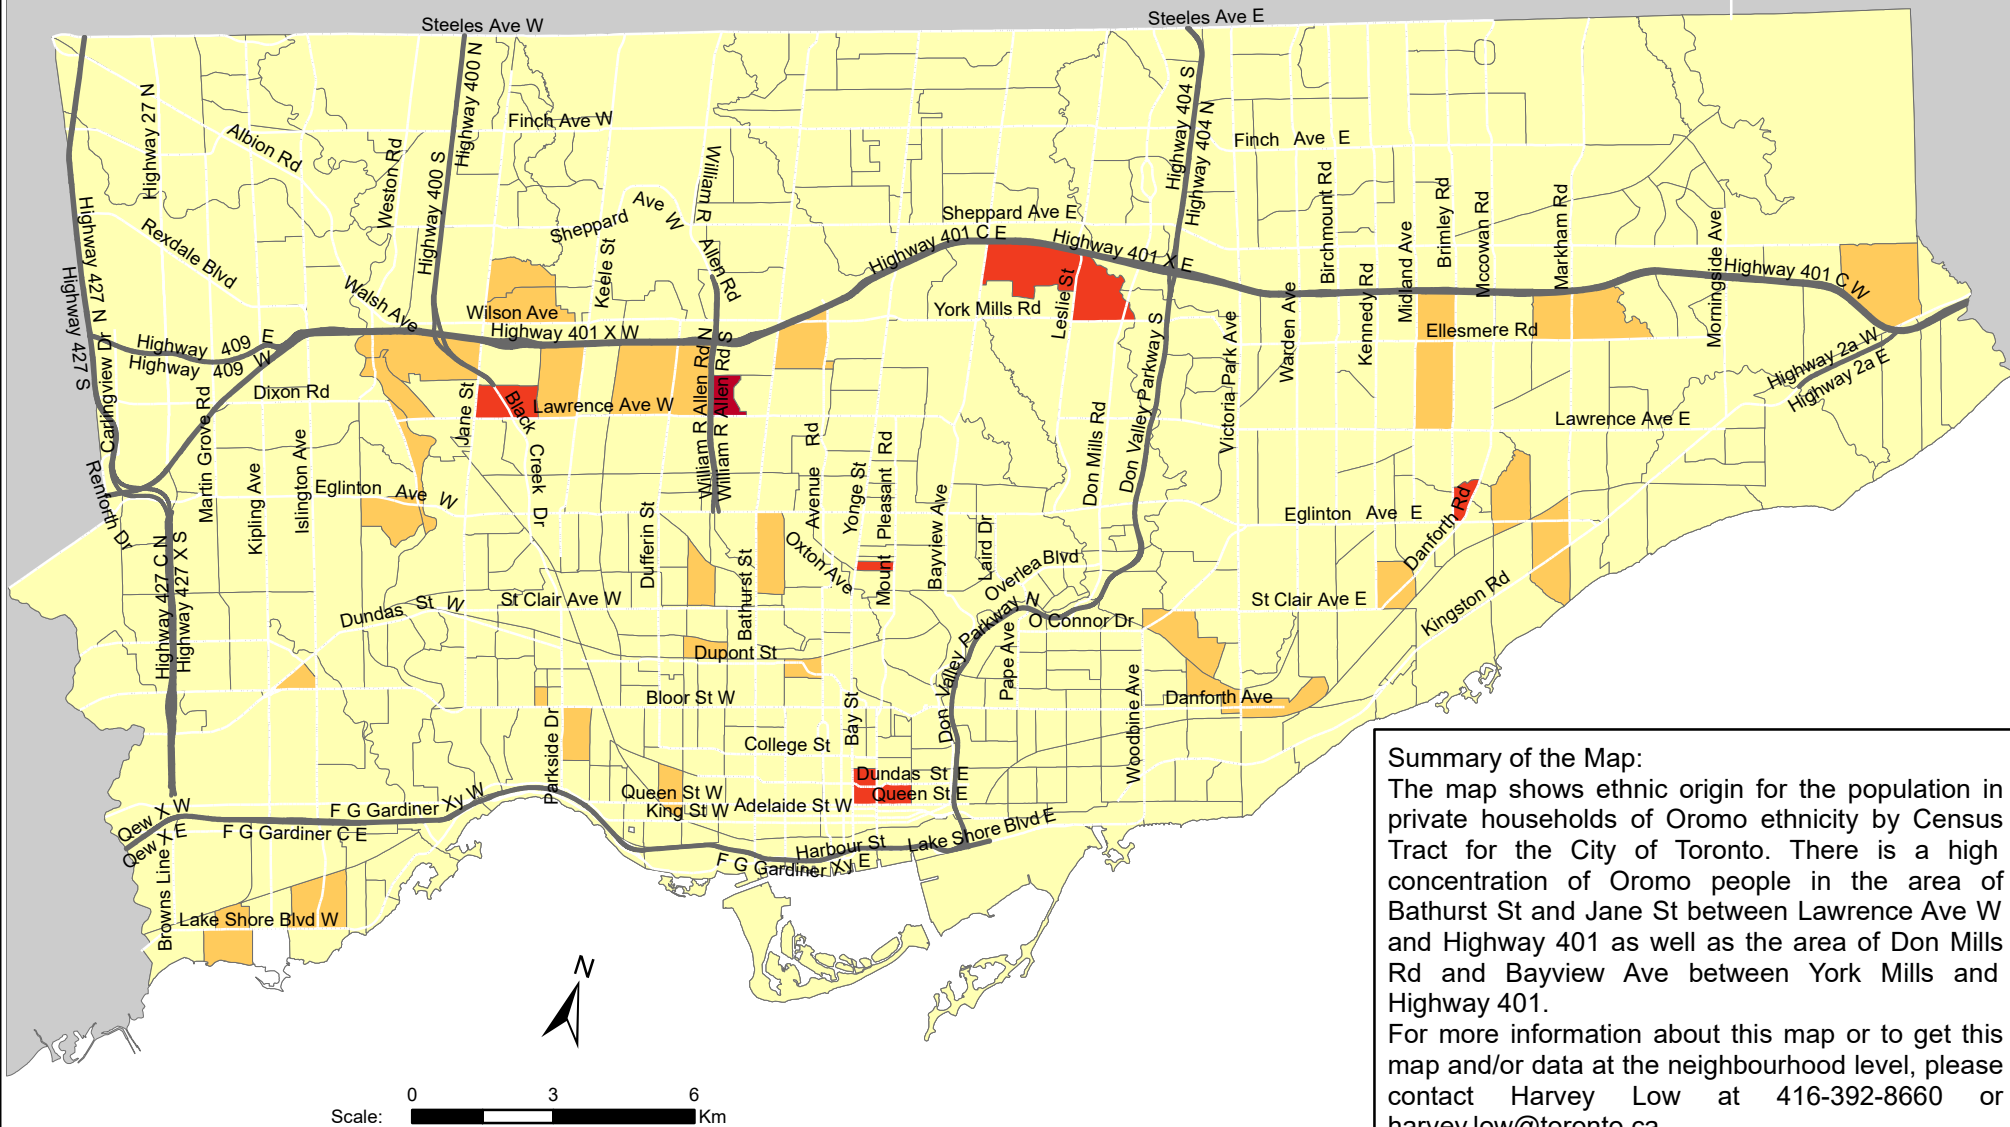

City of Toronto Ethnic Origin - Oromo 2016

Summary of the Map:
 The map shows ethnic origin for the population in private households of Oromo ethnicity by Census Tract for the City of Toronto. There is a high concentration of Oromo people in the area of Bathurst St and Jane St between Lawrence Ave W and Highway 401 as well as the area of Don Mills Rd and Bayview Ave between York Mills and Highway 401.
 For more information about this map or to get this map and/or data at the neighbourhood level, please contact Harvey Low at 416-392-8660 or harvey.low@toronto.ca.

Ethnic Origin - Oromo

- Not available/ No data
- Expressway
- Major Arterial

Source: City of Toronto;
 Statistics Canada 2016 Census.

Copyright © 2018 City of Toronto. All Rights Reserved.
 Published: May 2018.