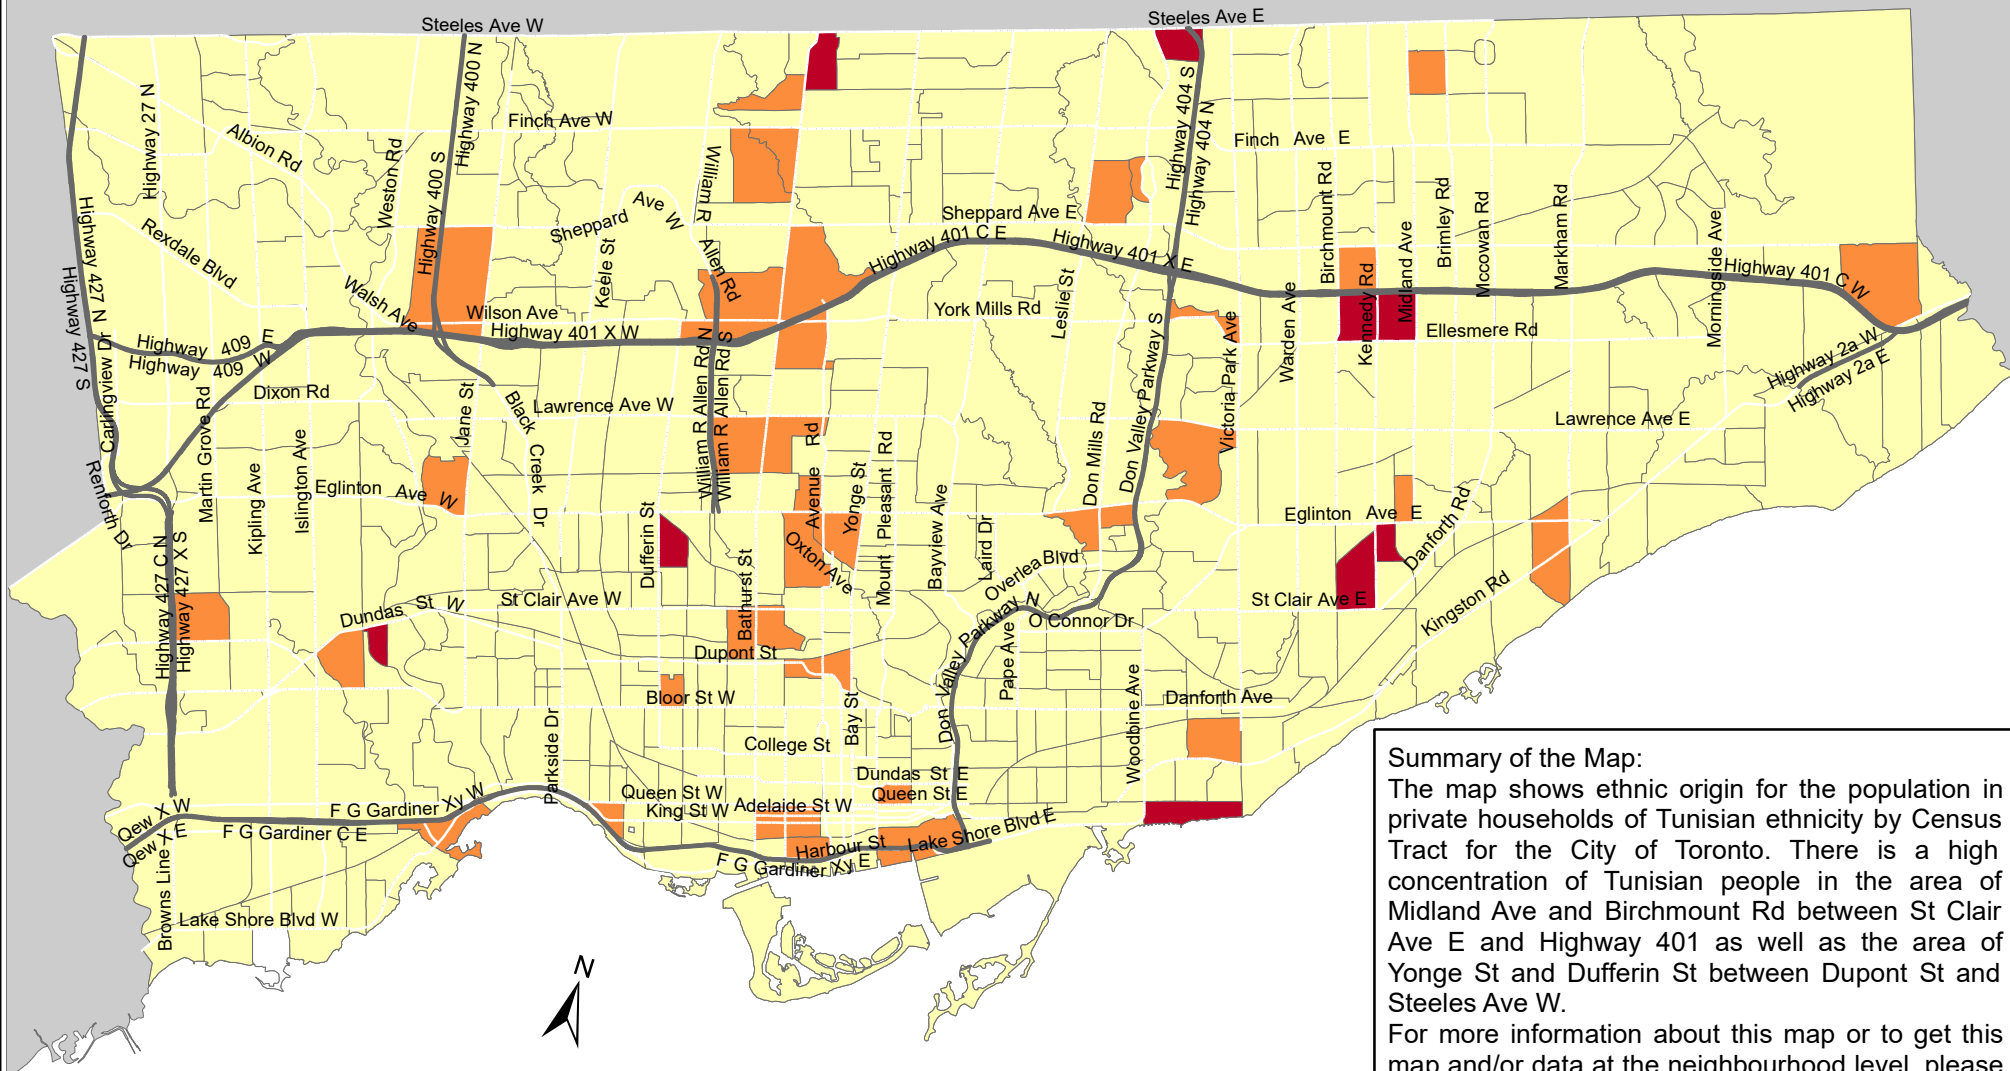

City of Toronto Ethnic Origin - Tunisian 2016

Summary of the Map:
 The map shows ethnic origin for the population in private households of Tunisian ethnicity by Census Tract for the City of Toronto. There is a high concentration of Tunisian people in the area of Midland Ave and Birchmount Rd between St Clair Ave E and Highway 401 as well as the area of Yonge St and Dufferin St between Dupont St and Steeles Ave W.
 For more information about this map or to get this map and/or data at the neighbourhood level, please contact Harvey Low at 416-392-8660 or harvey.low@toronto.ca.

Ethnic Origin - Tunisian

- Not available/ No data
- Expressway
- Major Arterial

Source: City of Toronto;
 Statistics Canada 2016 Census.

Copyright © 2018 City of Toronto. All Rights Reserved.
 Published: May 2018.