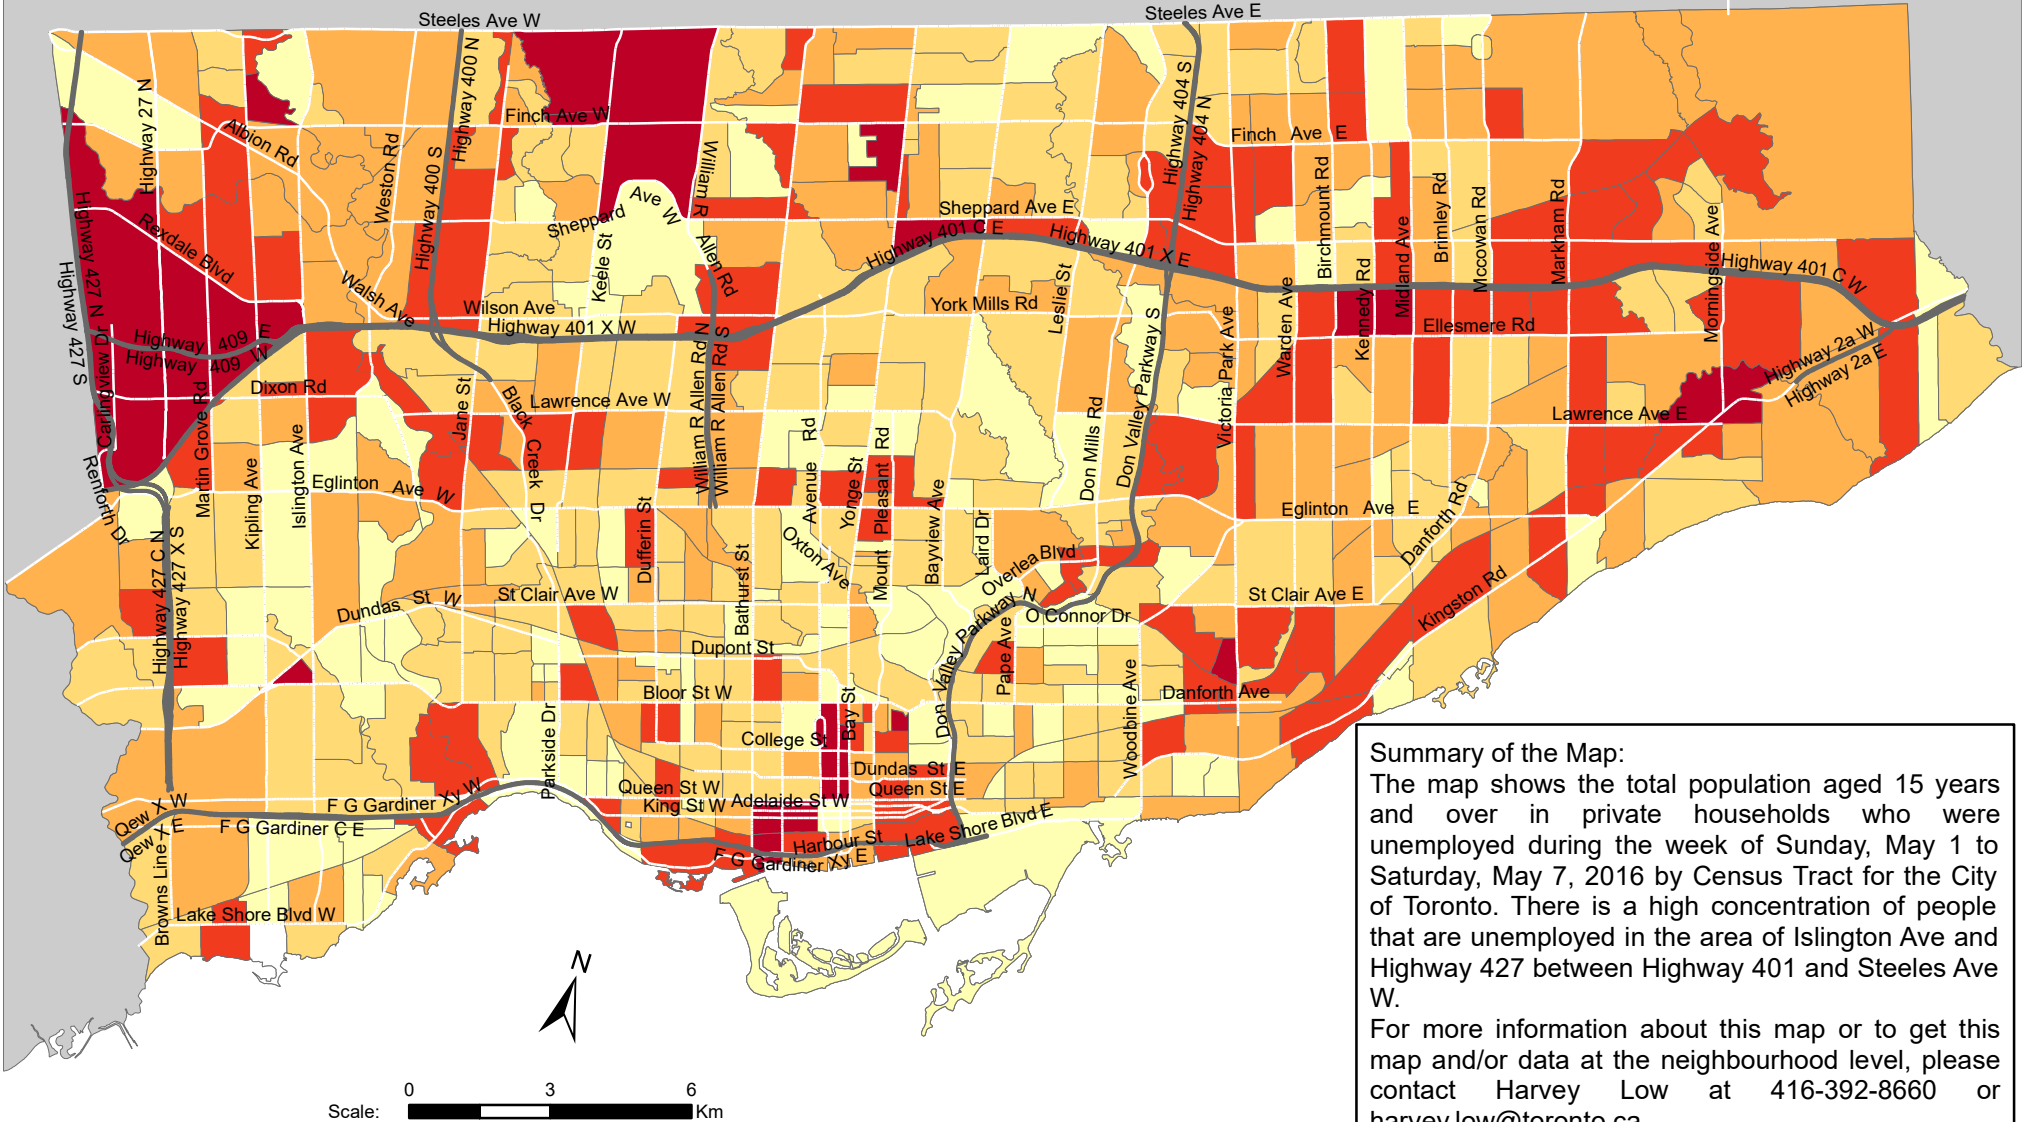

# City of Toronto Labour - Unemployed 2016

**Summary of the Map:**  
 The map shows the total population aged 15 years and over in private households who were unemployed during the week of Sunday, May 1 to Saturday, May 7, 2016 by Census Tract for the City of Toronto. There is a high concentration of people that are unemployed in the area of Islington Ave and Highway 427 between Highway 401 and Steeles Ave W.  
 For more information about this map or to get this map and/or data at the neighbourhood level, please contact Harvey Low at 416-392-8660 or [harvey.low@toronto.ca](mailto:harvey.low@toronto.ca).

## Total Population - Unemployed

- 0 - 125
- 126 - 205
- 206 - 295
- 296 - 445
- 446 - 740

- Not available/ No data
- Expressway
- Major Arterial

Source: City of Toronto;  
 Statistics Canada 2016 Census.  
 Copyright © 2018 City of Toronto. All Rights Reserved.  
 Published: May 2018.  
 Prepared by: Social Research and Analysis Unit.  
 Contact: [spar@toronto.ca](mailto:spar@toronto.ca).