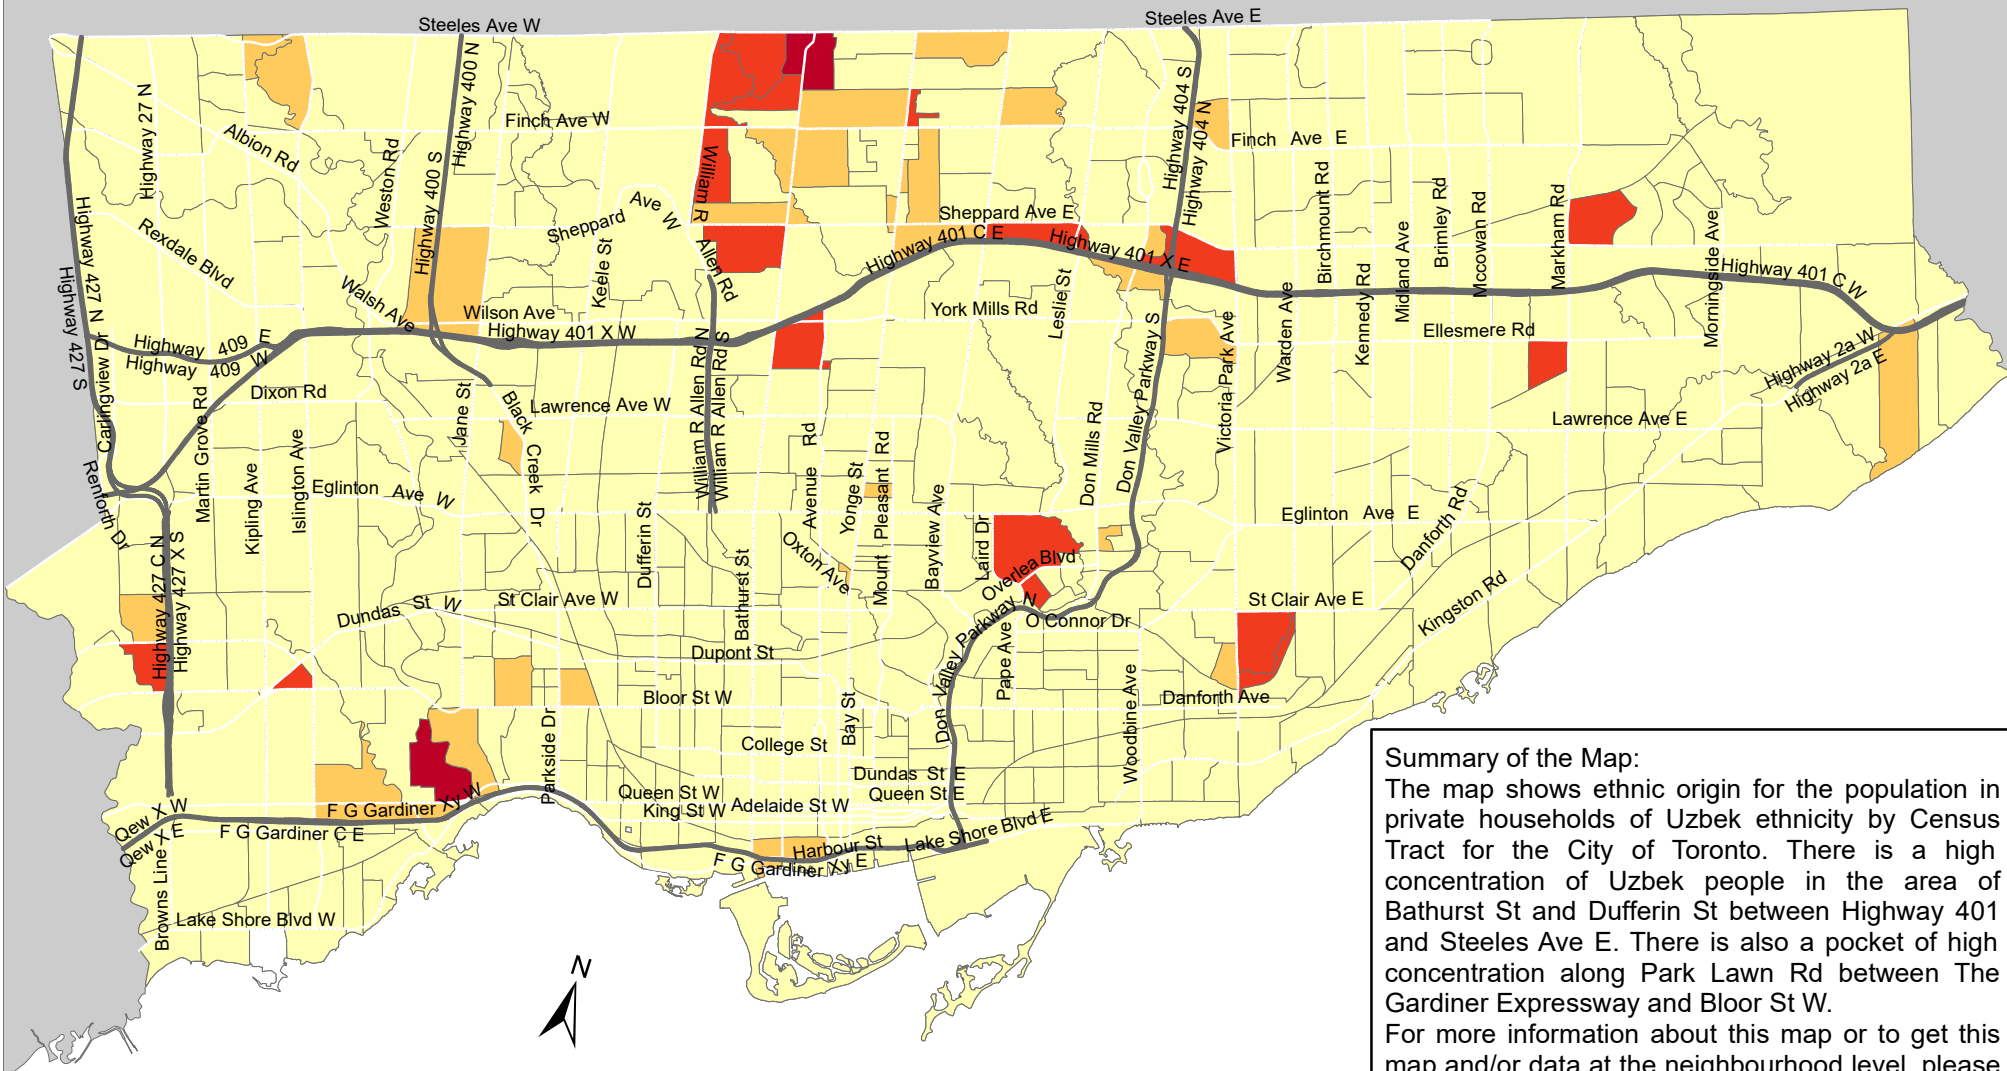

# City of Toronto Ethnic Origin - Uzbek 2016

**Summary of the Map:**  
 The map shows ethnic origin for the population in private households of Uzbek ethnicity by Census Tract for the City of Toronto. There is a high concentration of Uzbek people in the area of Bathurst St and Dufferin St between Highway 401 and Steeles Ave E. There is also a pocket of high concentration along Park Lawn Rd between The Gardiner Expressway and Bloor St W. For more information about this map or to get this map and/or data at the neighbourhood level, please contact Harvey Low at 416-392-8660 or [harvey.low@toronto.ca](mailto:harvey.low@toronto.ca).