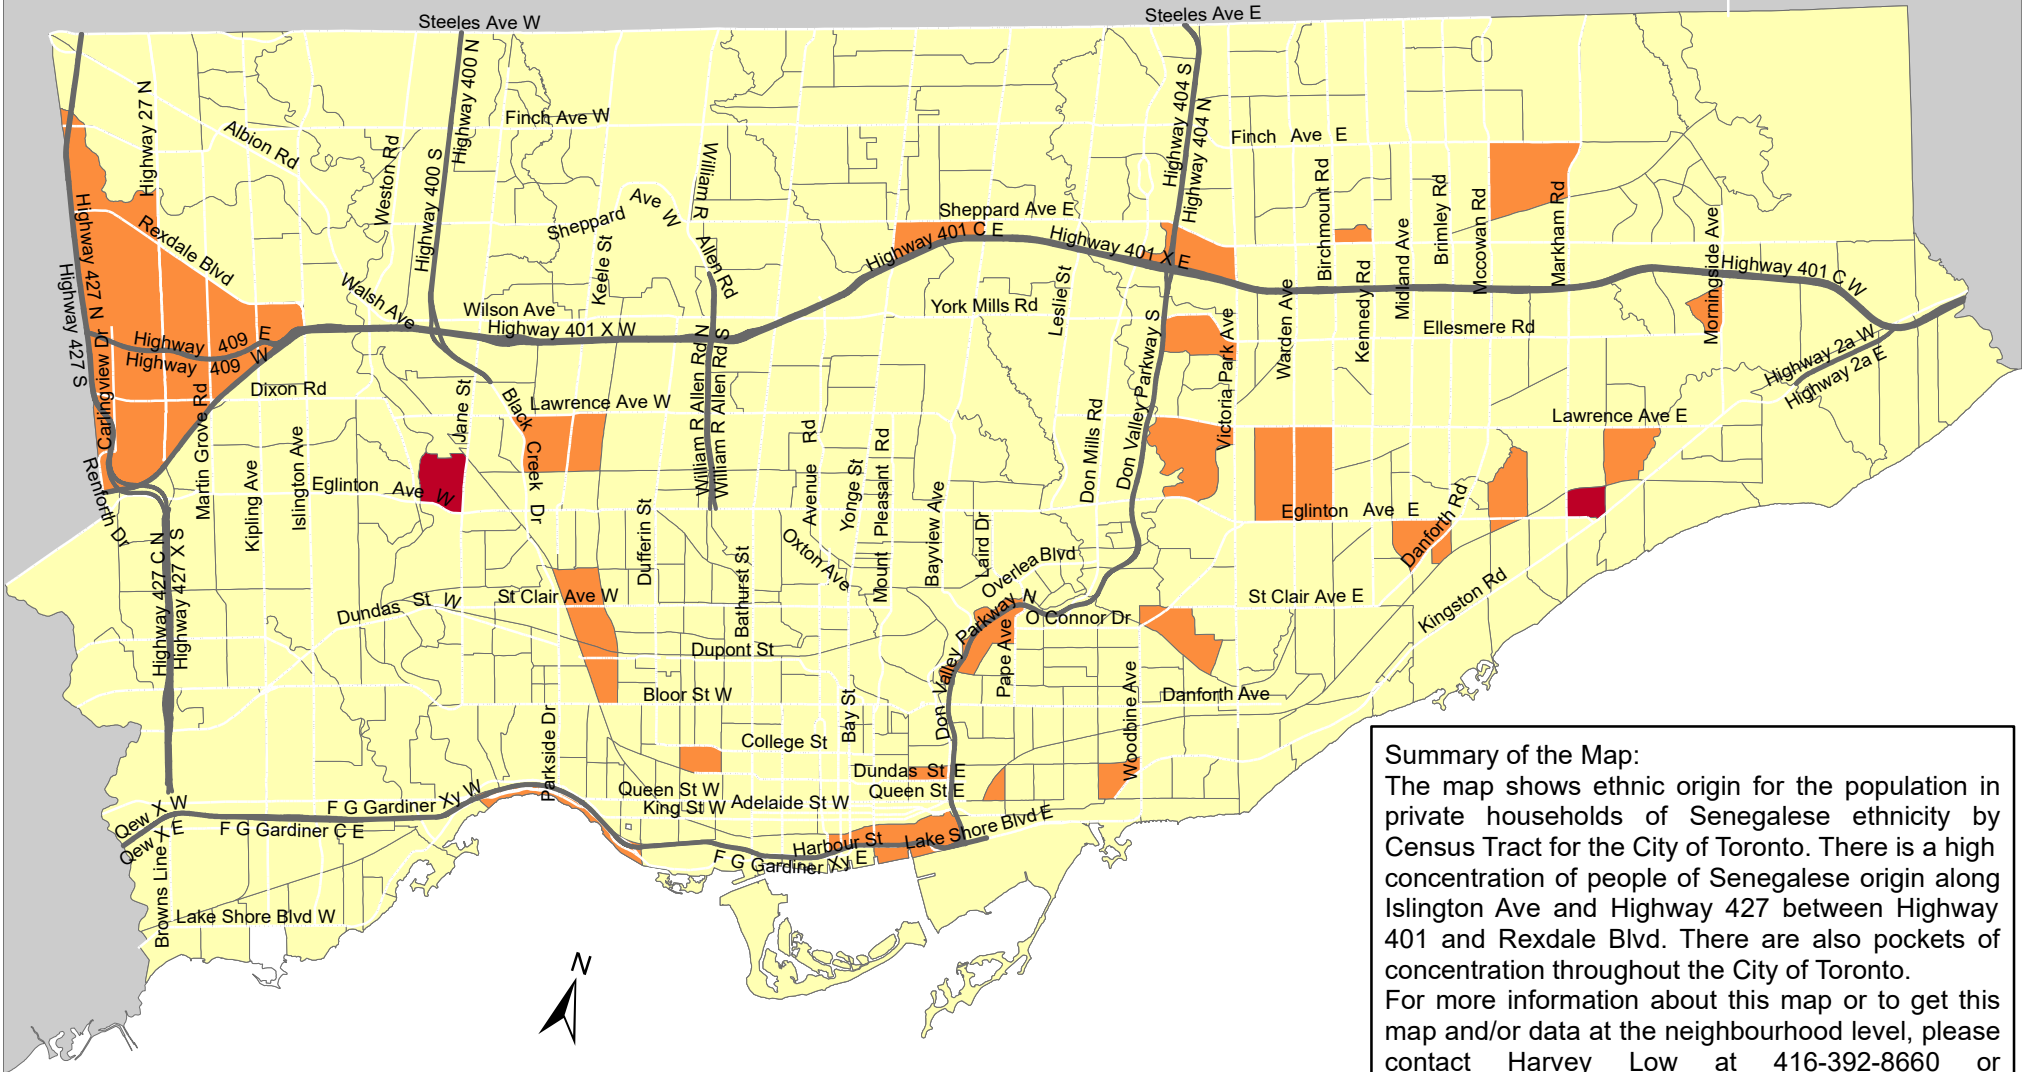

City of Toronto Ethnic Origin - Senegalese 2016

Summary of the Map:
 The map shows ethnic origin for the population in private households of Senegalese ethnicity by Census Tract for the City of Toronto. There is a high concentration of people of Senegalese origin along Islington Ave and Highway 427 between Highway 401 and Rexdale Blvd. There are also pockets of concentration throughout the City of Toronto. For more information about this map or to get this map and/or data at the neighbourhood level, please contact Harvey Low at 416-392-8660 or harvey.low@toronto.ca.

Ethnic Origin - Senegalese

- Not available/ No data
- Expressway
- Major Arterial

Source: City of Toronto;
 Statistics Canada 2016 Census.

Copyright © 2018 City of Toronto. All Rights Reserved.
 Published: May 2018.