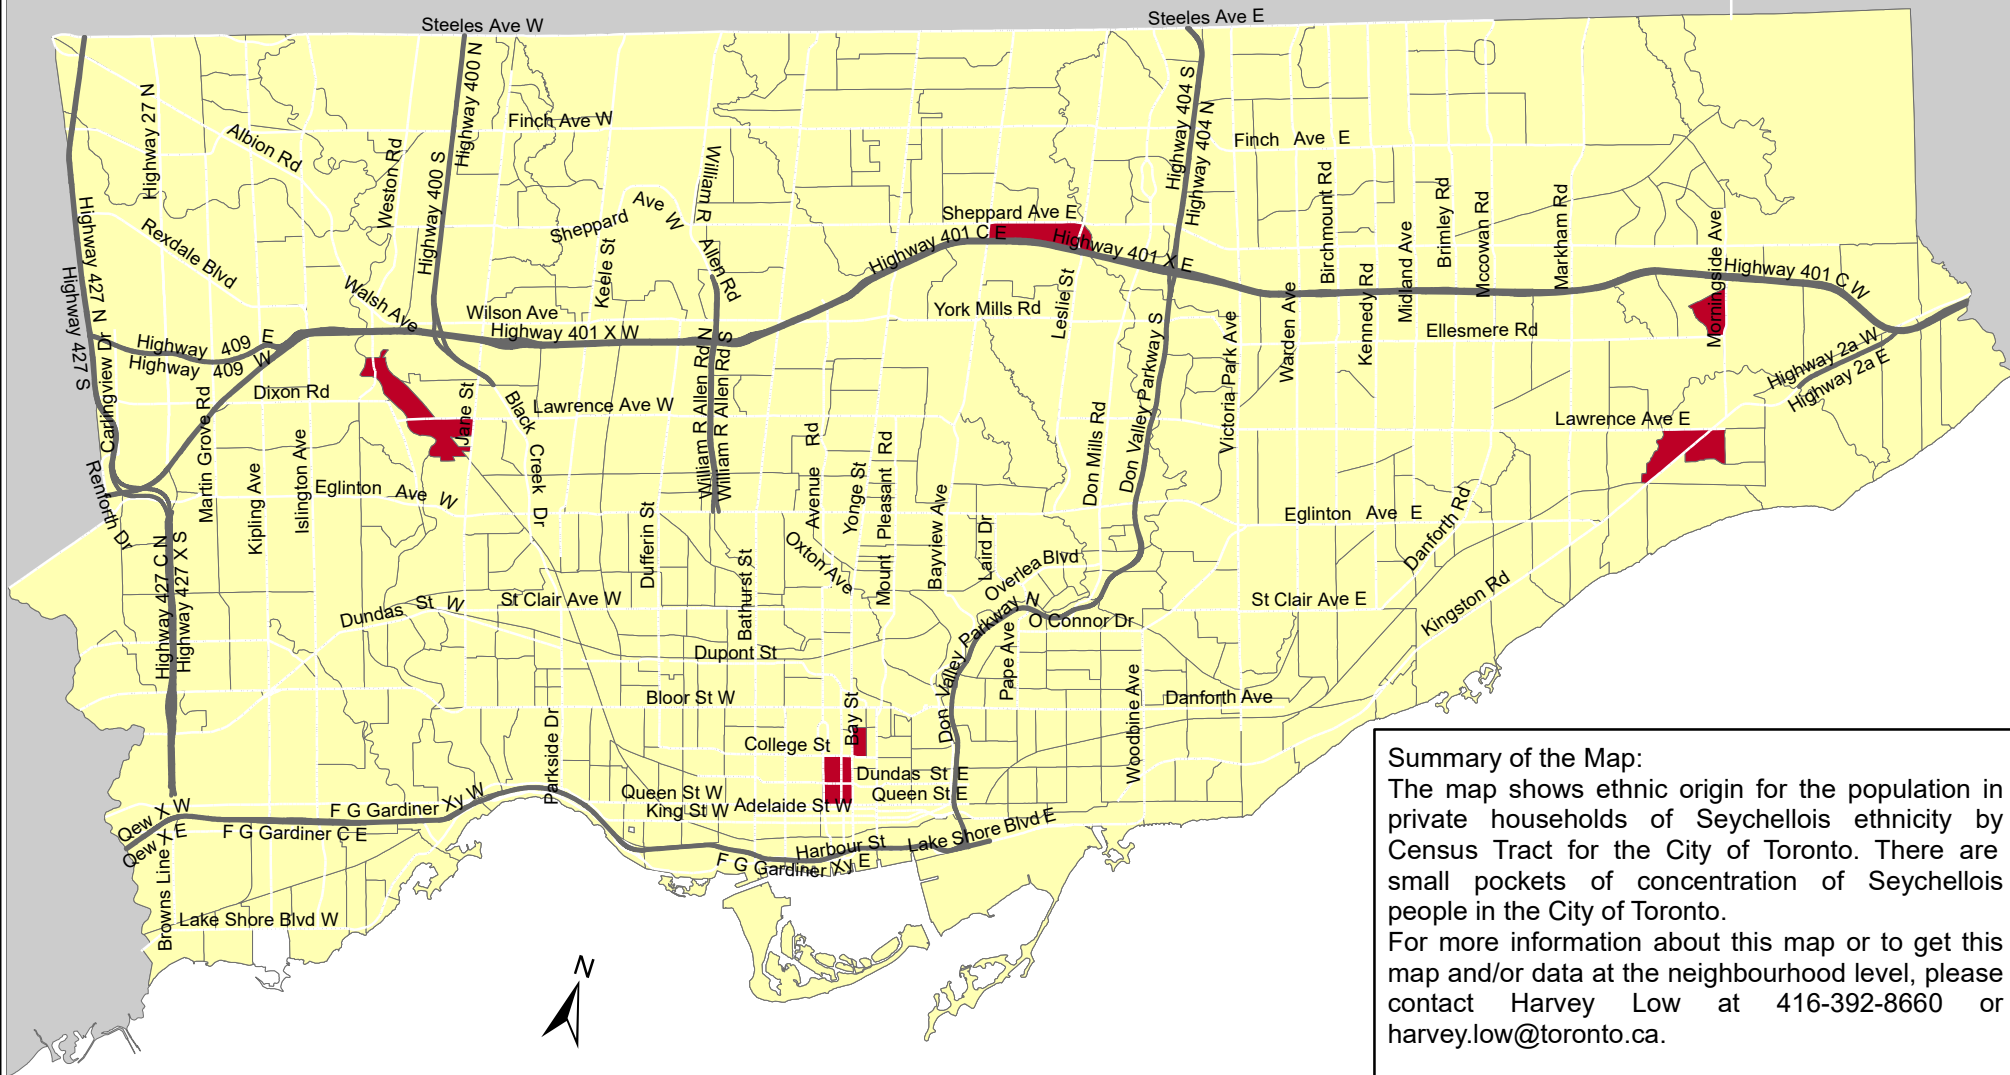

# City of Toronto Ethnic Origin - Seychellois 2016

**Summary of the Map:**  
 The map shows ethnic origin for the population in private households of Seychellois ethnicity by Census Tract for the City of Toronto. There are small pockets of concentration of Seychellois people in the City of Toronto.  
 For more information about this map or to get this map and/or data at the neighbourhood level, please contact Harvey Low at 416-392-8660 or [harvey.low@toronto.ca](mailto:harvey.low@toronto.ca).

## Ethnic Origin - Seychellois

- 0
- 1 - 15
- Not available/ No data
- Expressway
- Major Arterial

Source: City of Toronto;  
 Statistics Canada 2016 Census.

Copyright © 2018 City of Toronto. All Rights Reserved.  
 Published: May 2018.