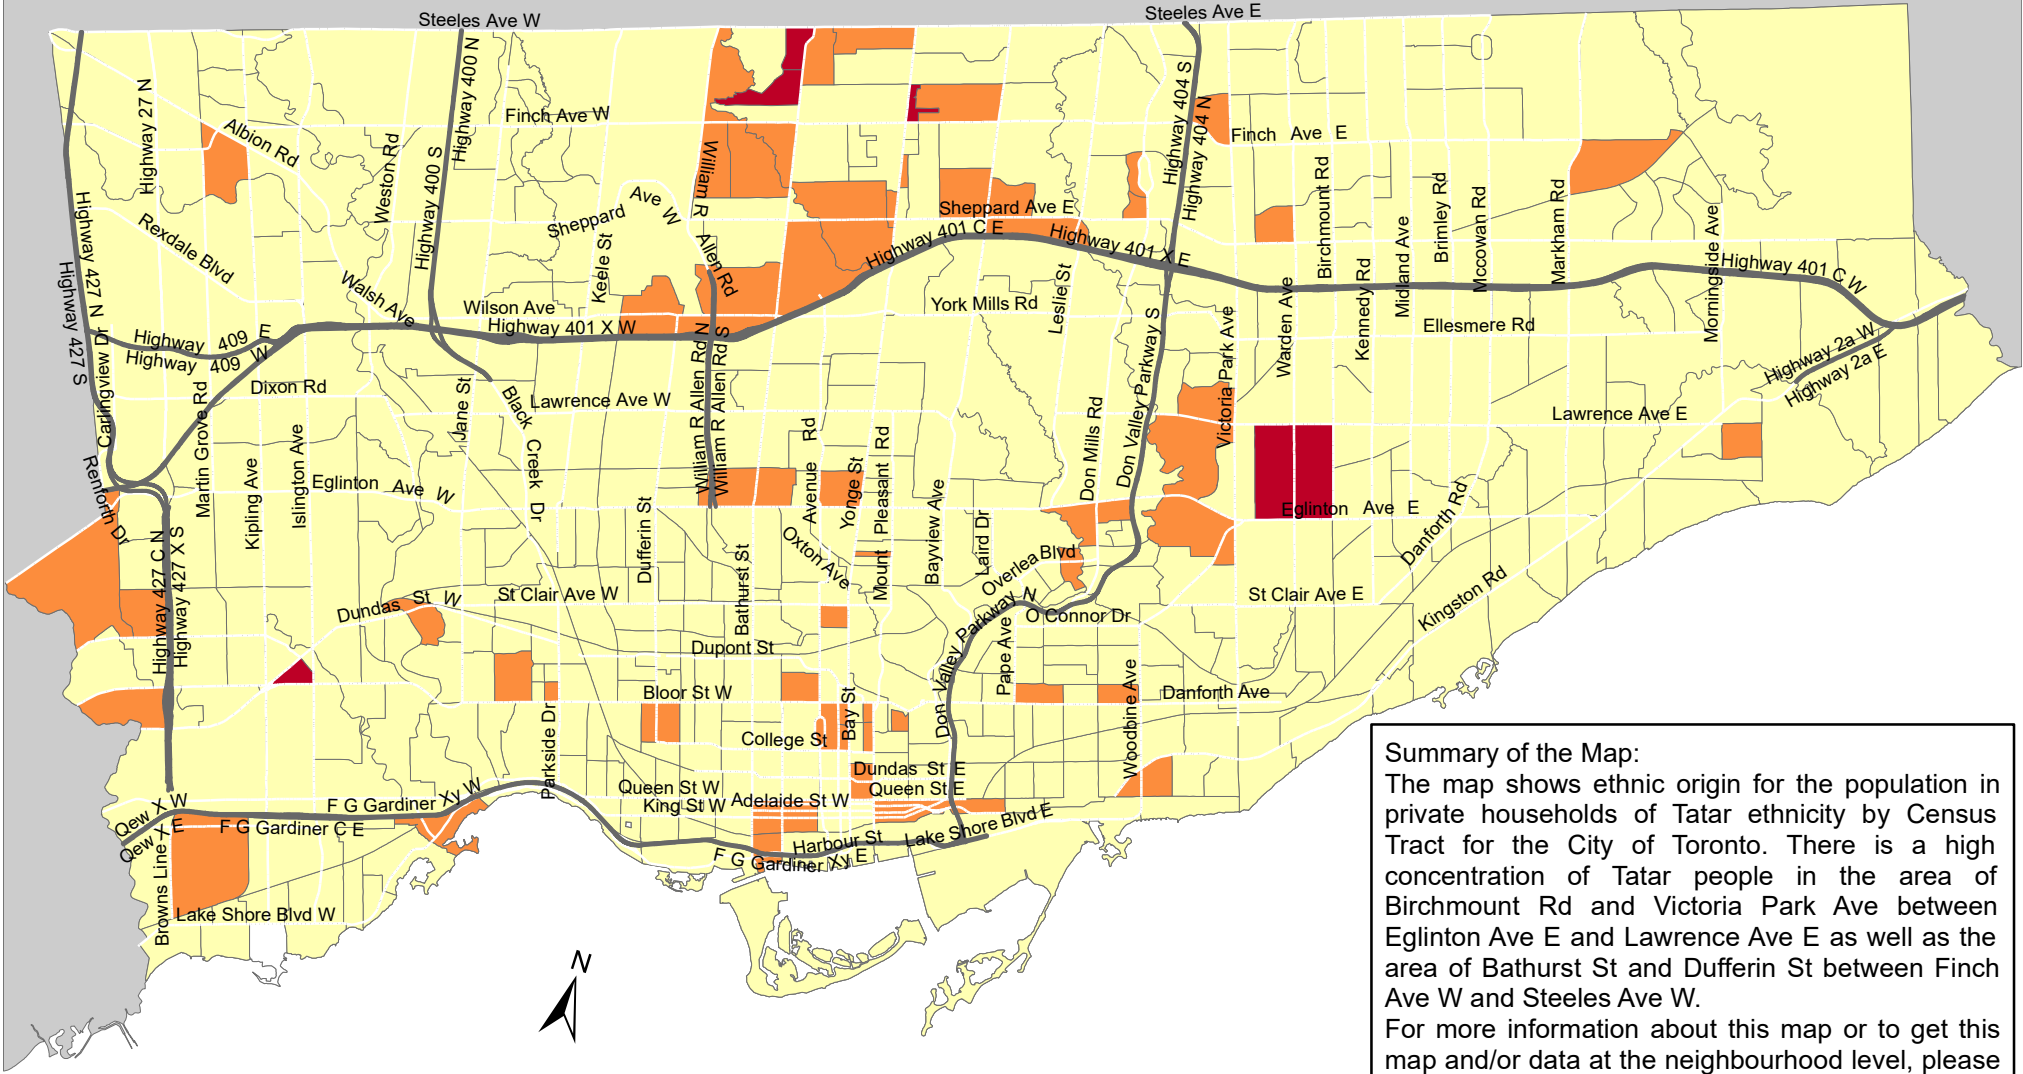

City of Toronto Ethnic Origin - Tatar 2016

Summary of the Map:
 The map shows ethnic origin for the population in private households of Tatar ethnicity by Census Tract for the City of Toronto. There is a high concentration of Tatar people in the area of Birchmount Rd and Victoria Park Ave between Eglinton Ave E and Lawrence Ave E as well as the area of Bathurst St and Dufferin St between Finch Ave W and Steeles Ave W.
 For more information about this map or to get this map and/or data at the neighbourhood level, please contact Harvey Low at 416-392-8660 or harvey.low@toronto.ca.

Ethnic Origin - Tatar	Not available/ No data
0	Expressway
1 - 20	Major Arterial
21 - 35	

Source: City of Toronto;
 Statistics Canada 2016 Census.

Copyright © 2018 City of Toronto. All Rights Reserved.
 Published: May 2018.