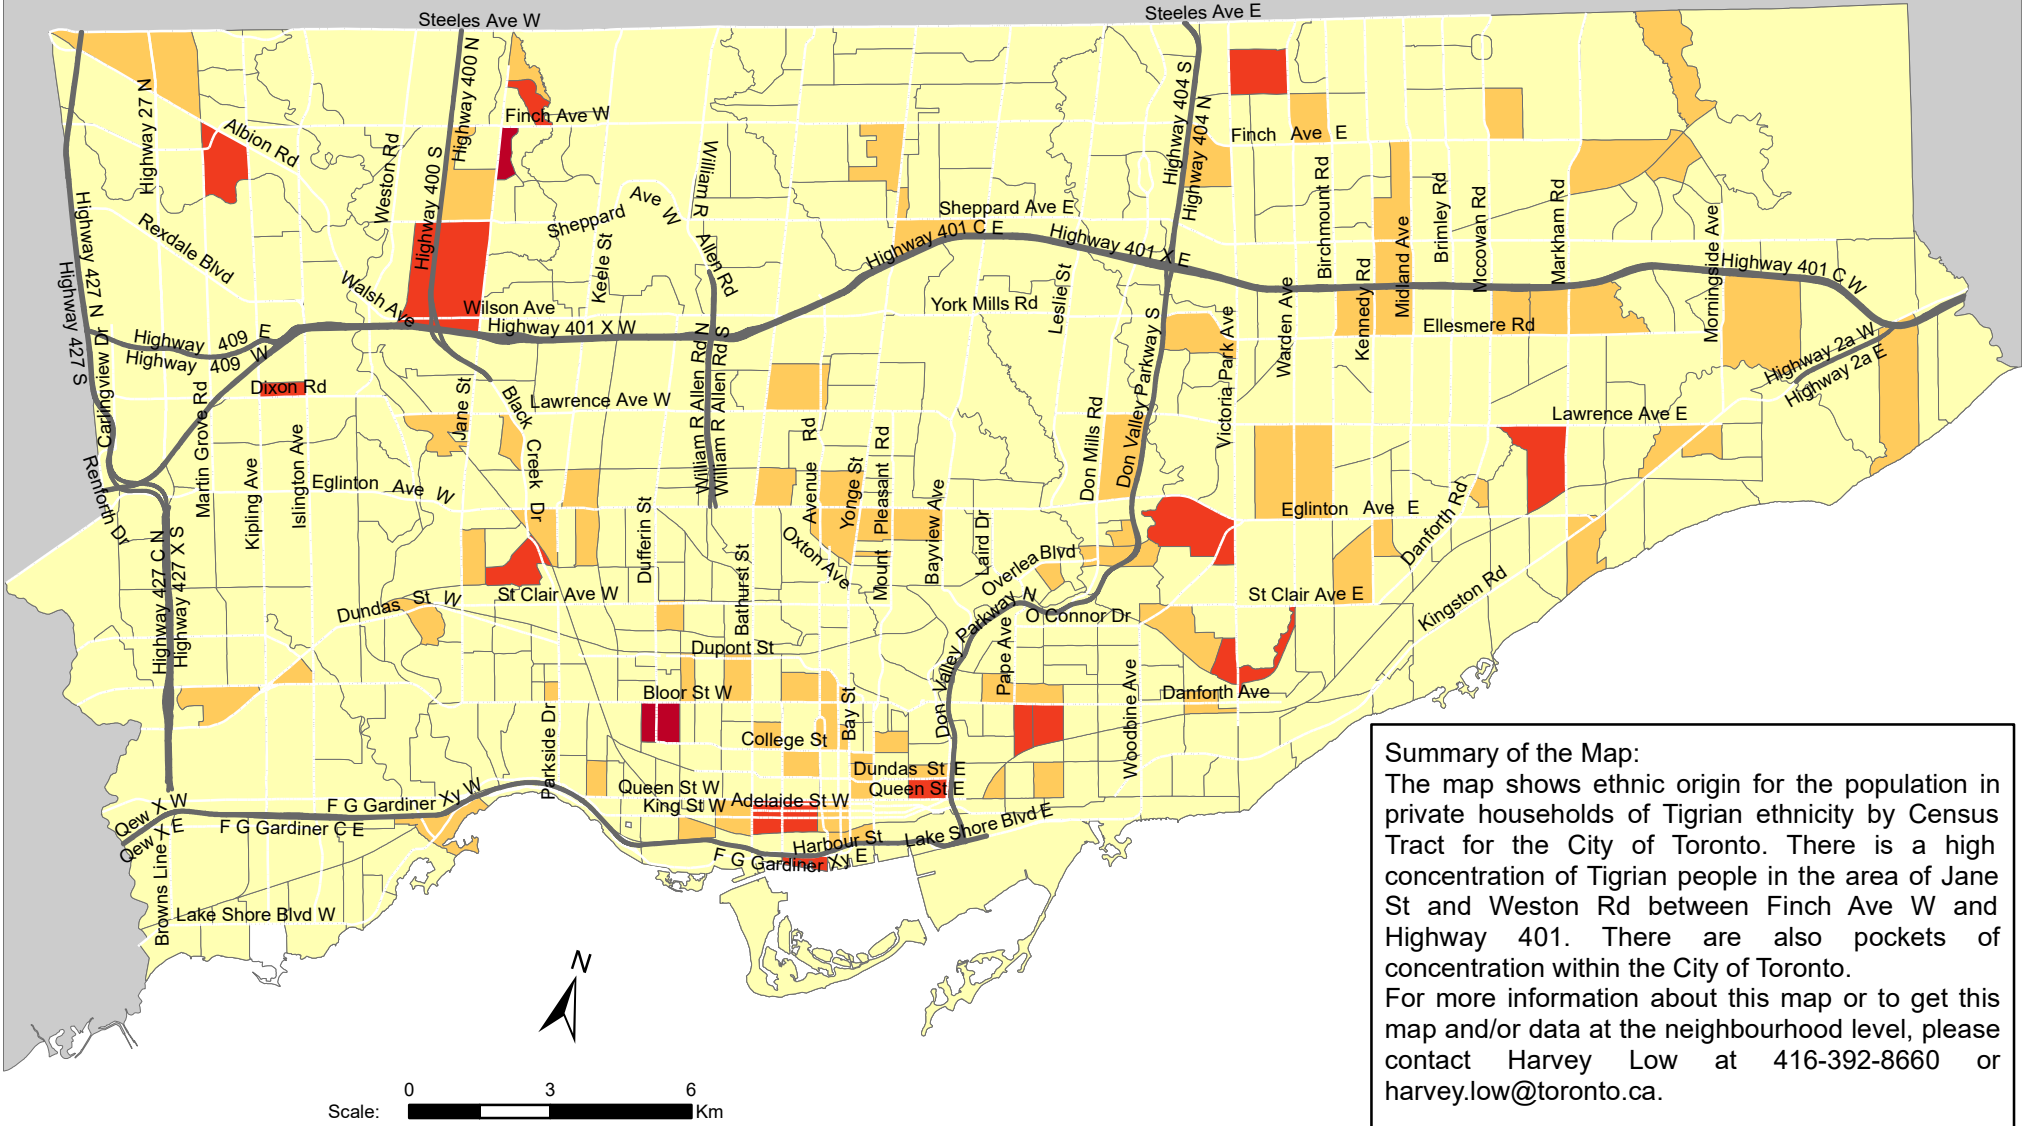

City of Toronto Ethnic Origin - Tigrian 2016

Summary of the Map:
 The map shows ethnic origin for the population in private households of Tigrian ethnicity by Census Tract for the City of Toronto. There is a high concentration of Tigrian people in the area of Jane St and Weston Rd between Finch Ave W and Highway 401. There are also pockets of concentration within the City of Toronto.
 For more information about this map or to get this map and/or data at the neighbourhood level, please contact Harvey Low at 416-392-8660 or harvey.low@toronto.ca.