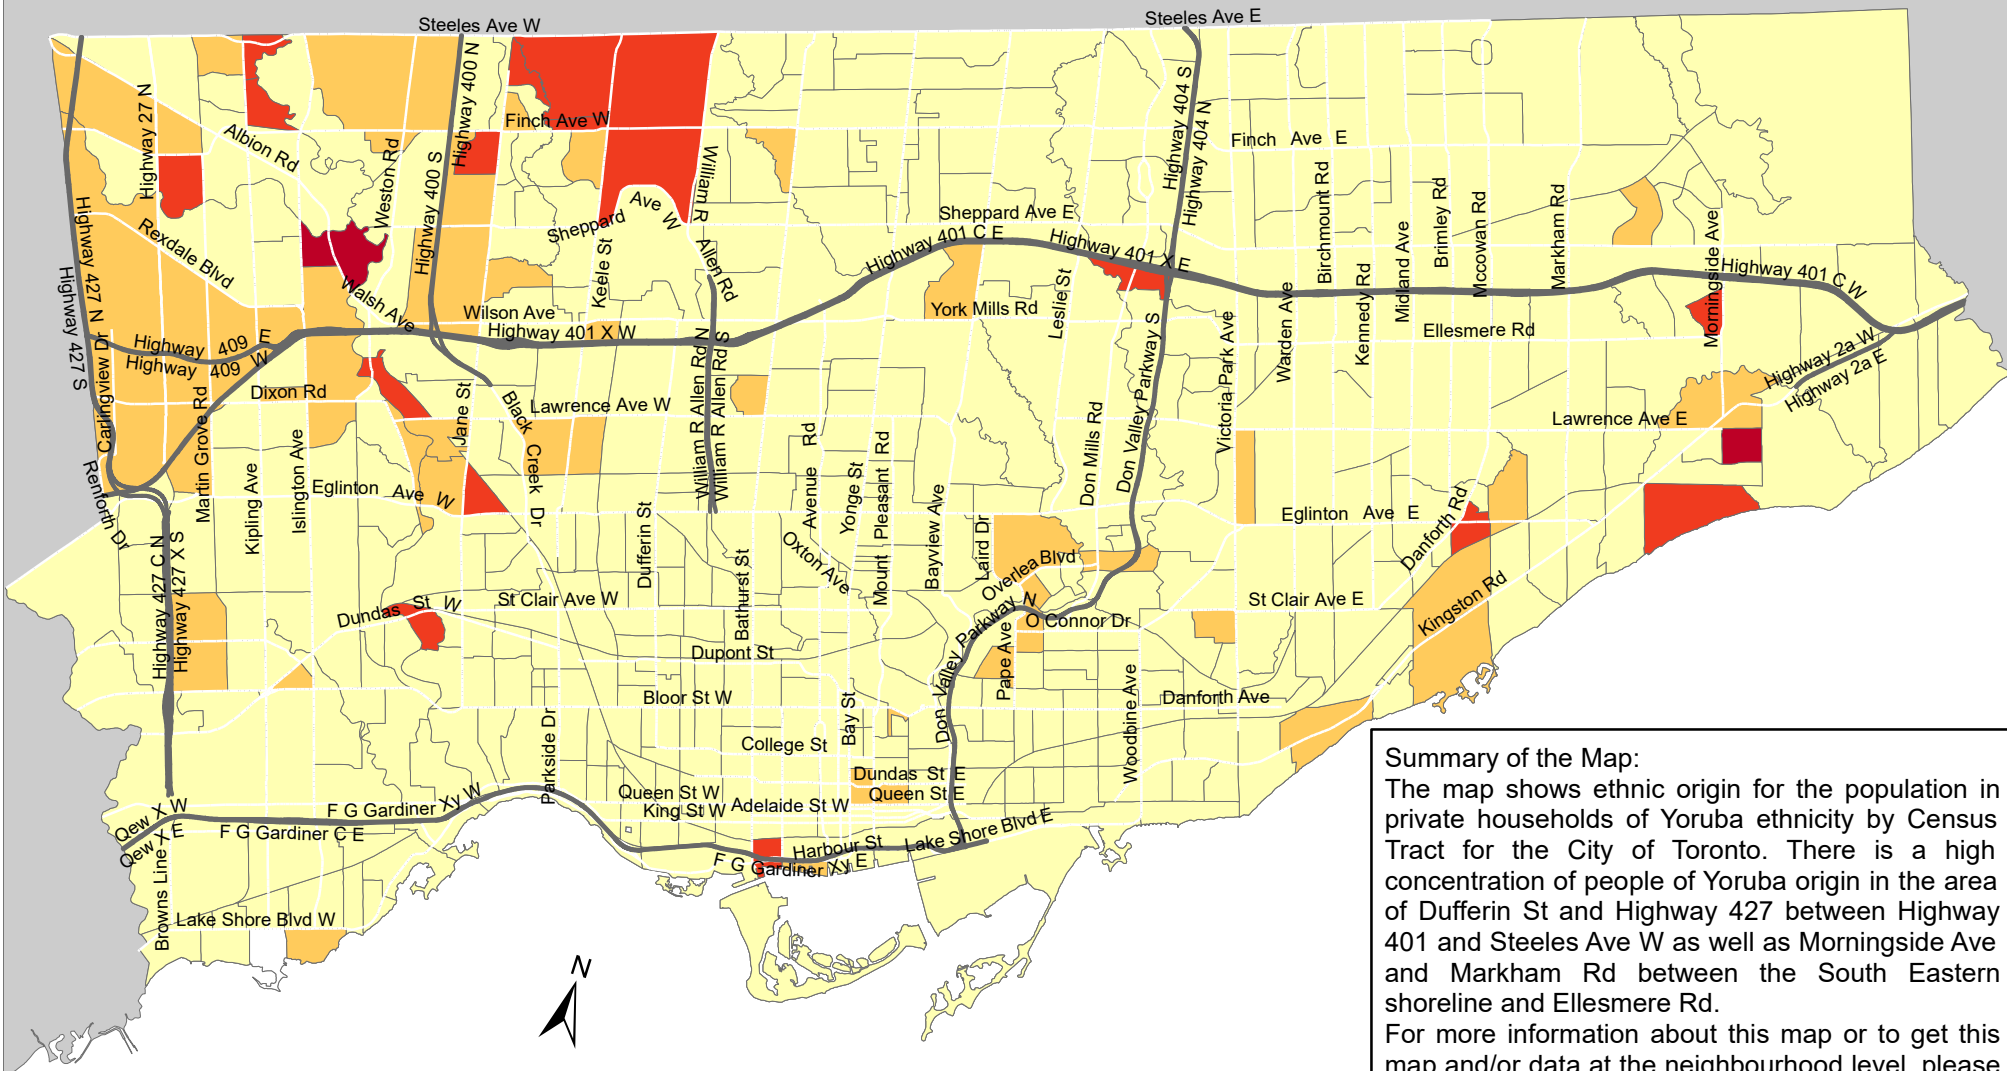

# City of Toronto Ethnic Origin - Yoruba 2016

**Summary of the Map:**  
 The map shows ethnic origin for the population in private households of Yoruba ethnicity by Census Tract for the City of Toronto. There is a high concentration of people of Yoruba origin in the area of Dufferin St and Highway 427 between Highway 401 and Steeles Ave W as well as Morningside Ave and Markham Rd between the South Eastern shoreline and Ellesmere Rd.  
 For more information about this map or to get this map and/or data at the neighbourhood level, please contact Harvey Low at 416-392-8660 or [harvey.low@toronto.ca](mailto:harvey.low@toronto.ca).

## Ethnic Origin -Yoruba

- Not available/ No data
- Expressway
- Major Arterial

Source: City of Toronto;  
 Statistics Canada 2016 Census.

Copyright © 2018 City of Toronto. All Rights Reserved.  
 Published: May 2018.