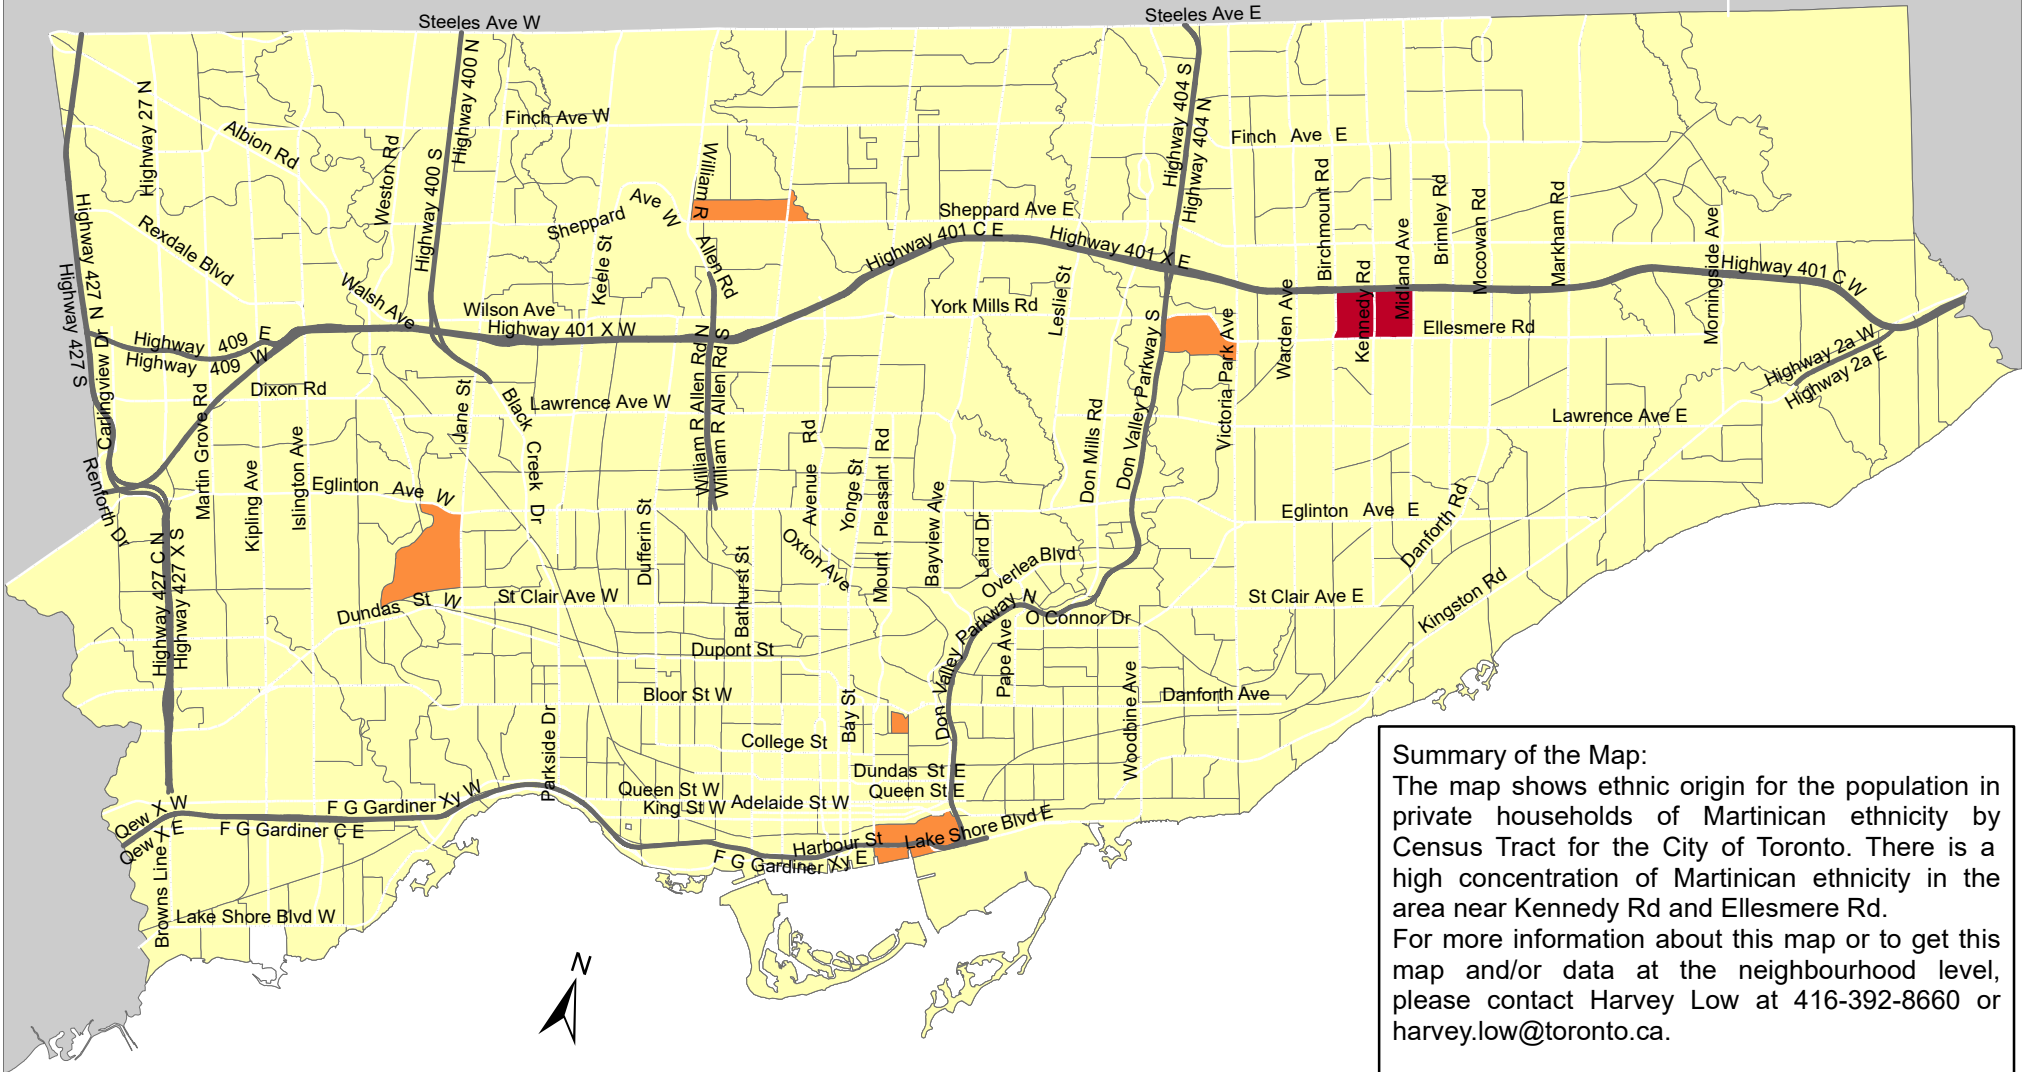

# City of Toronto Ethnic Origin - Martinican 2016

**Summary of the Map:**  
 The map shows ethnic origin for the population in private households of Martinican ethnicity by Census Tract for the City of Toronto. There is a high concentration of Martinican ethnicity in the area near Kennedy Rd and Ellesmere Rd. For more information about this map or to get this map and/or data at the neighbourhood level, please contact Harvey Low at 416-392-8660 or [harvey.low@toronto.ca](mailto:harvey.low@toronto.ca).