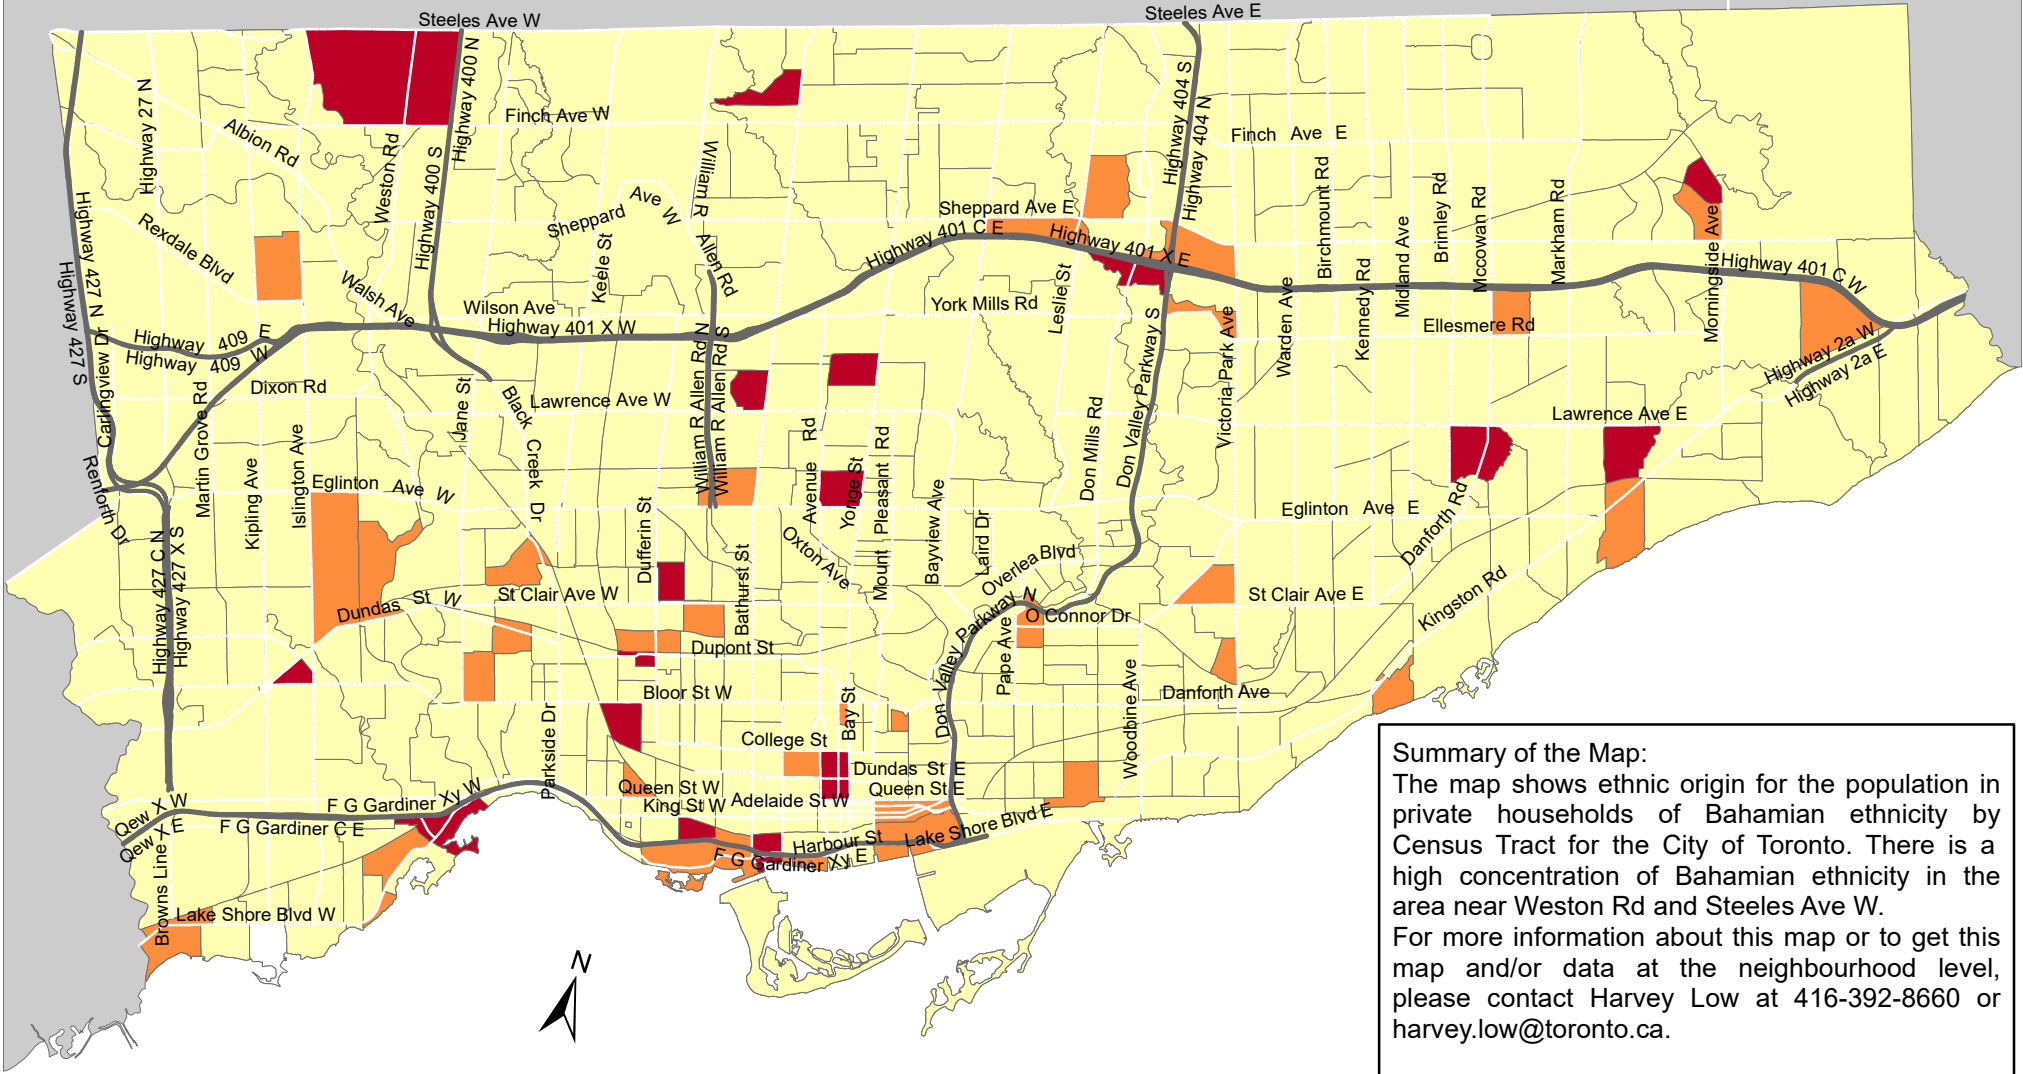

City of Toronto Ethnic Origin - Bahamian 2016

Summary of the Map:
 The map shows ethnic origin for the population in private households of Bahamian ethnicity by Census Tract for the City of Toronto. There is a high concentration of Bahamian ethnicity in the area near Weston Rd and Steeles Ave W.
 For more information about this map or to get this map and/or data at the neighbourhood level, please contact Harvey Low at 416-392-8660 or harvey.low@toronto.ca.