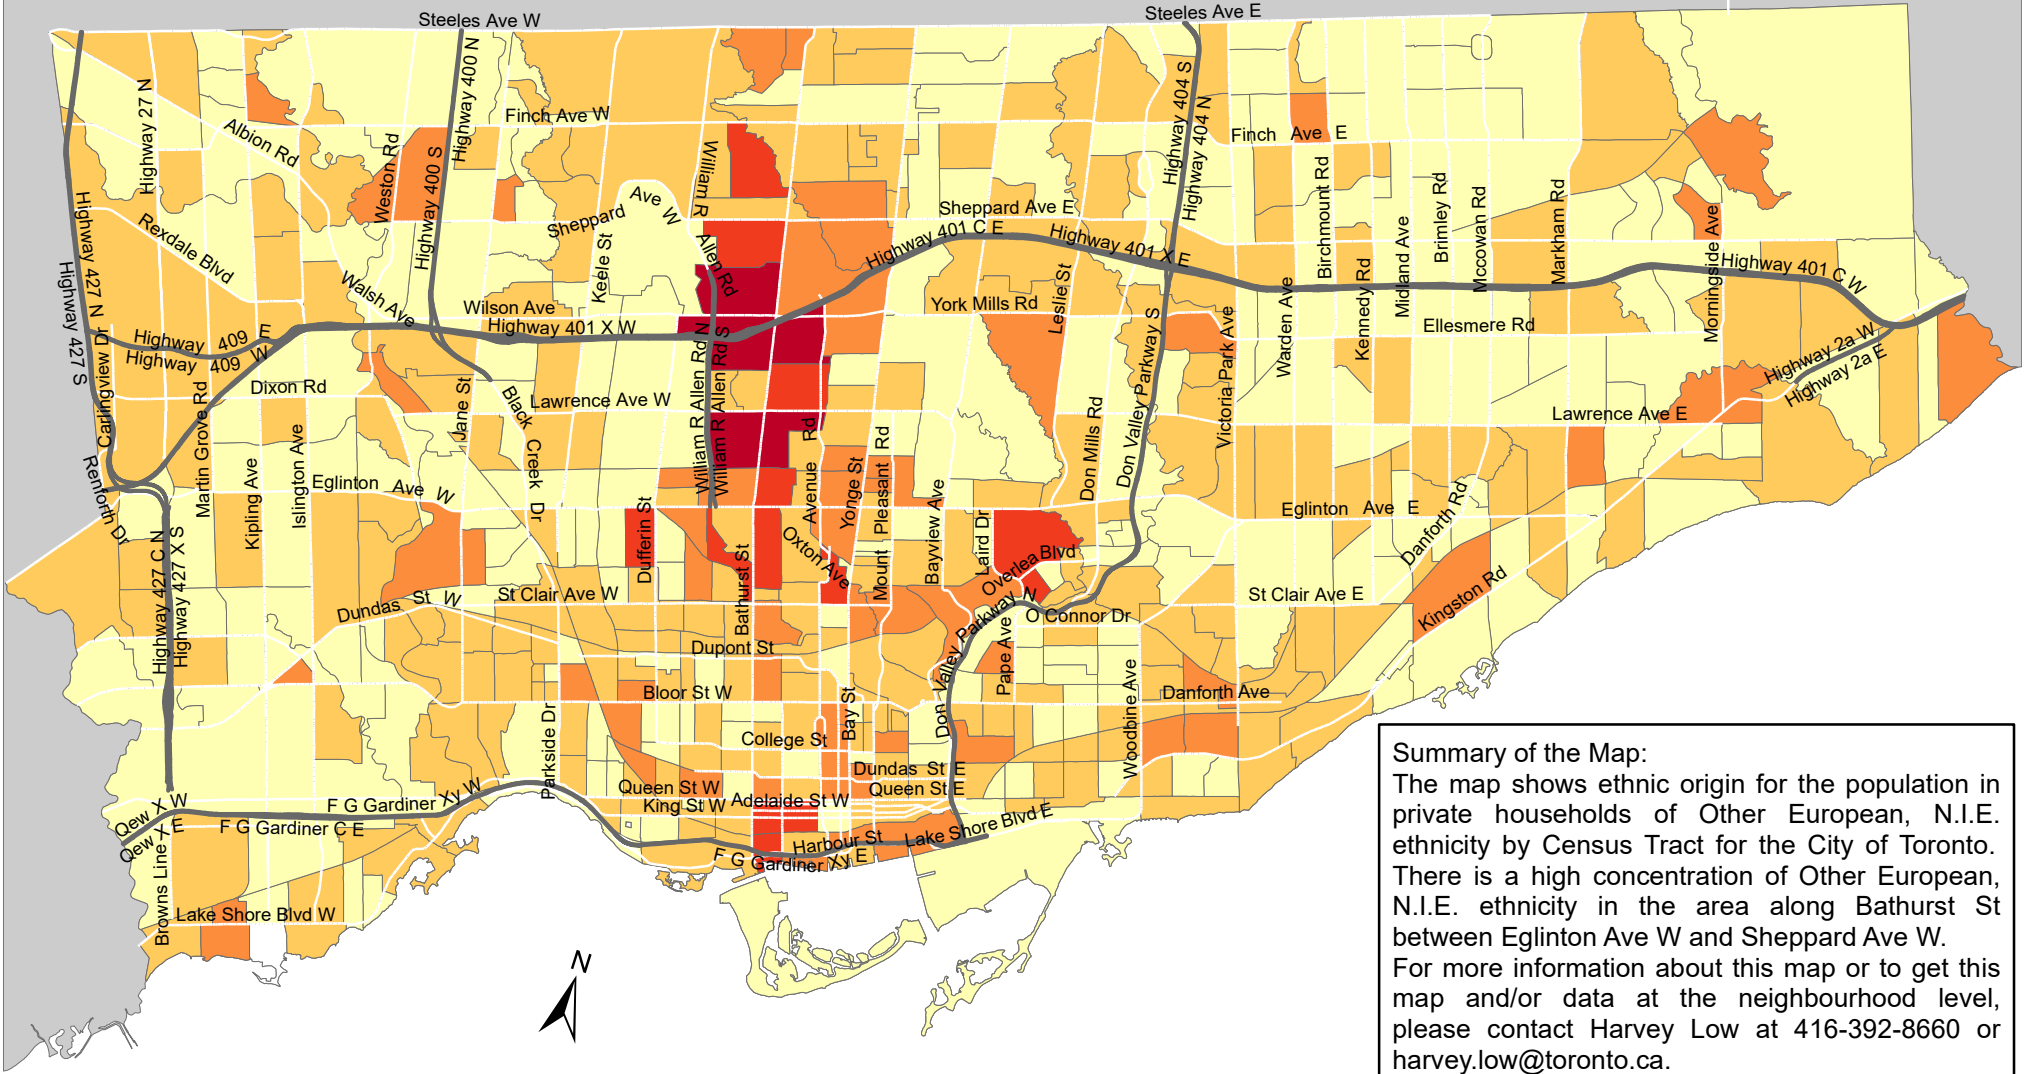

City of Toronto Ethnic Origin - Other European, N.I.E. 2016

Summary of the Map:
 The map shows ethnic origin for the population in private households of Other European, N.I.E. ethnicity by Census Tract for the City of Toronto. There is a high concentration of Other European, N.I.E. ethnicity in the area along Bathurst St between Eglinton Ave W and Sheppard Ave W. For more information about this map or to get this map and/or data at the neighbourhood level, please contact Harvey Low at 416-392-8660 or harvey.low@toronto.ca.