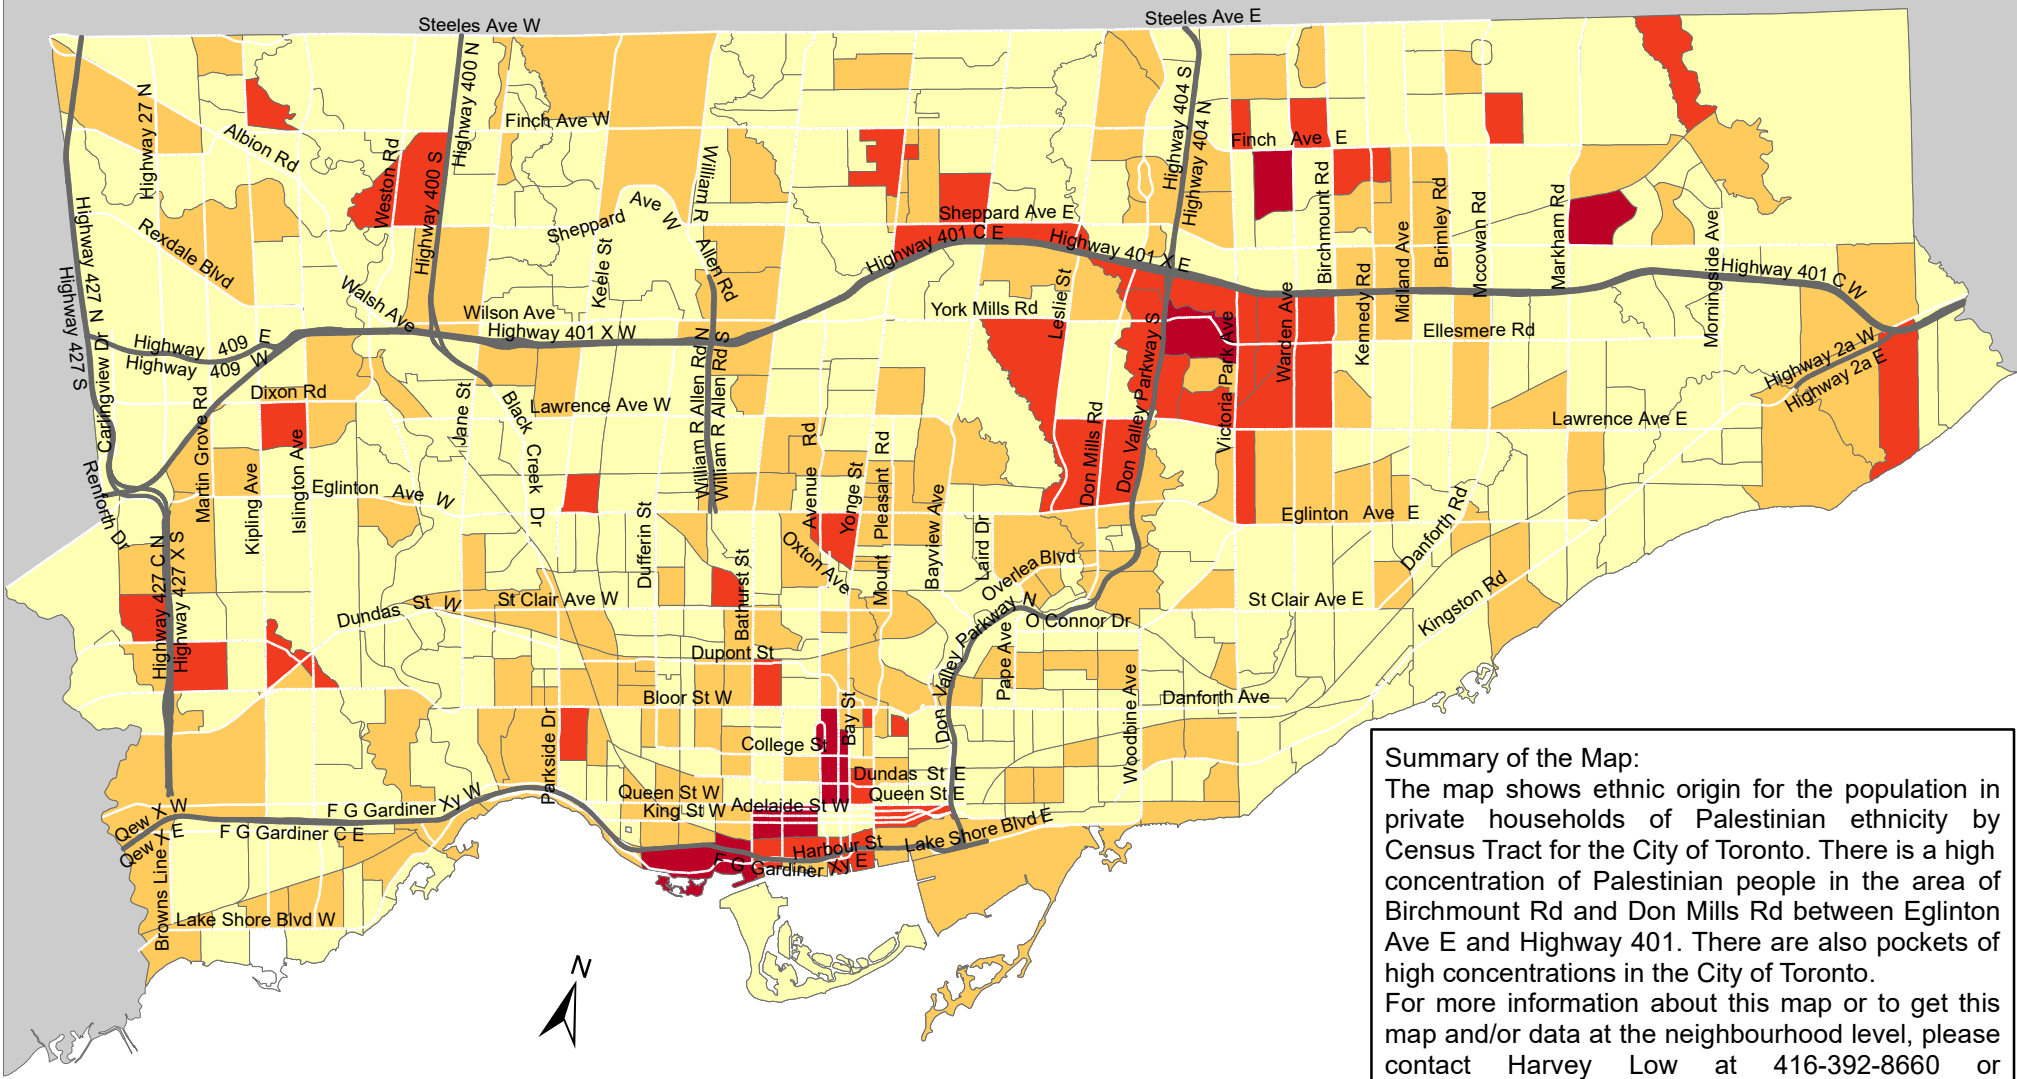

City of Toronto Ethnic Origin - Palestinian 2016

Summary of the Map:
 The map shows ethnic origin for the population in private households of Palestinian ethnicity by Census Tract for the City of Toronto. There is a high concentration of Palestinian people in the area of Birchmount Rd and Don Mills Rd between Eglinton Ave E and Highway 401. There are also pockets of high concentrations in the City of Toronto. For more information about this map or to get this map and/or data at the neighbourhood level, please contact Harvey Low at 416-392-8660 or harvey.low@toronto.ca.

Ethnic Origin - Palestinian

- Not available/ No data
- Expressway
- Major Arterial

Source: City of Toronto; Statistics Canada 2016 Census.
 Copyright © 2018 City of Toronto. All Rights Reserved. Published: May 2018.
 Prepared by: Social Research and Analysis Unit. Contact: spar@toronto.ca.
 N.I.E = Not included elsewhere
 N.O.S = Not otherwise specified