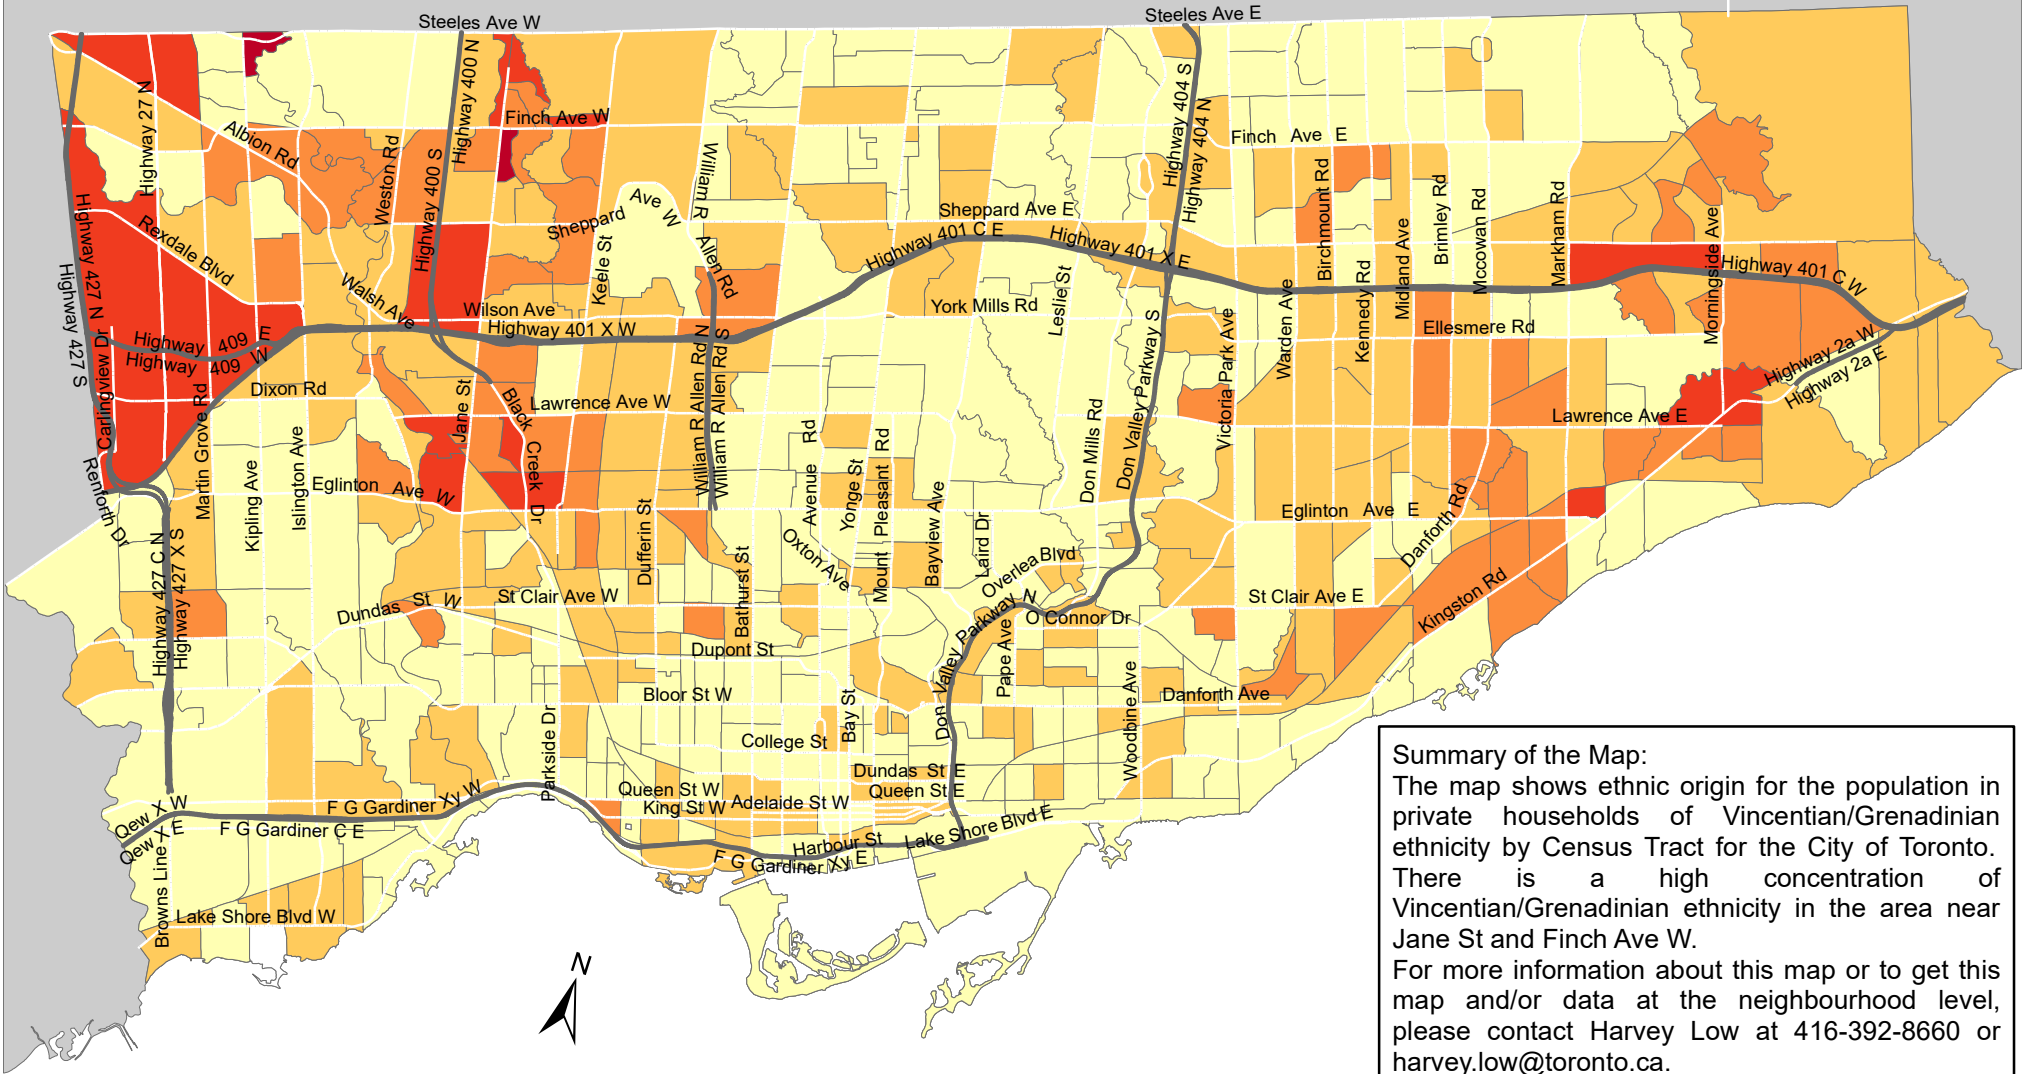

# City of Toronto Ethnic Origin - Vincentian/Grenadinian 2016

**Summary of the Map:**  
 The map shows ethnic origin for the population in private households of Vincentian/Grenadinian ethnicity by Census Tract for the City of Toronto. There is a high concentration of Vincentian/Grenadinian ethnicity in the area near Jane St and Finch Ave W. For more information about this map or to get this map and/or data at the neighbourhood level, please contact Harvey Low at 416-392-8660 or [harvey.low@toronto.ca](mailto:harvey.low@toronto.ca).