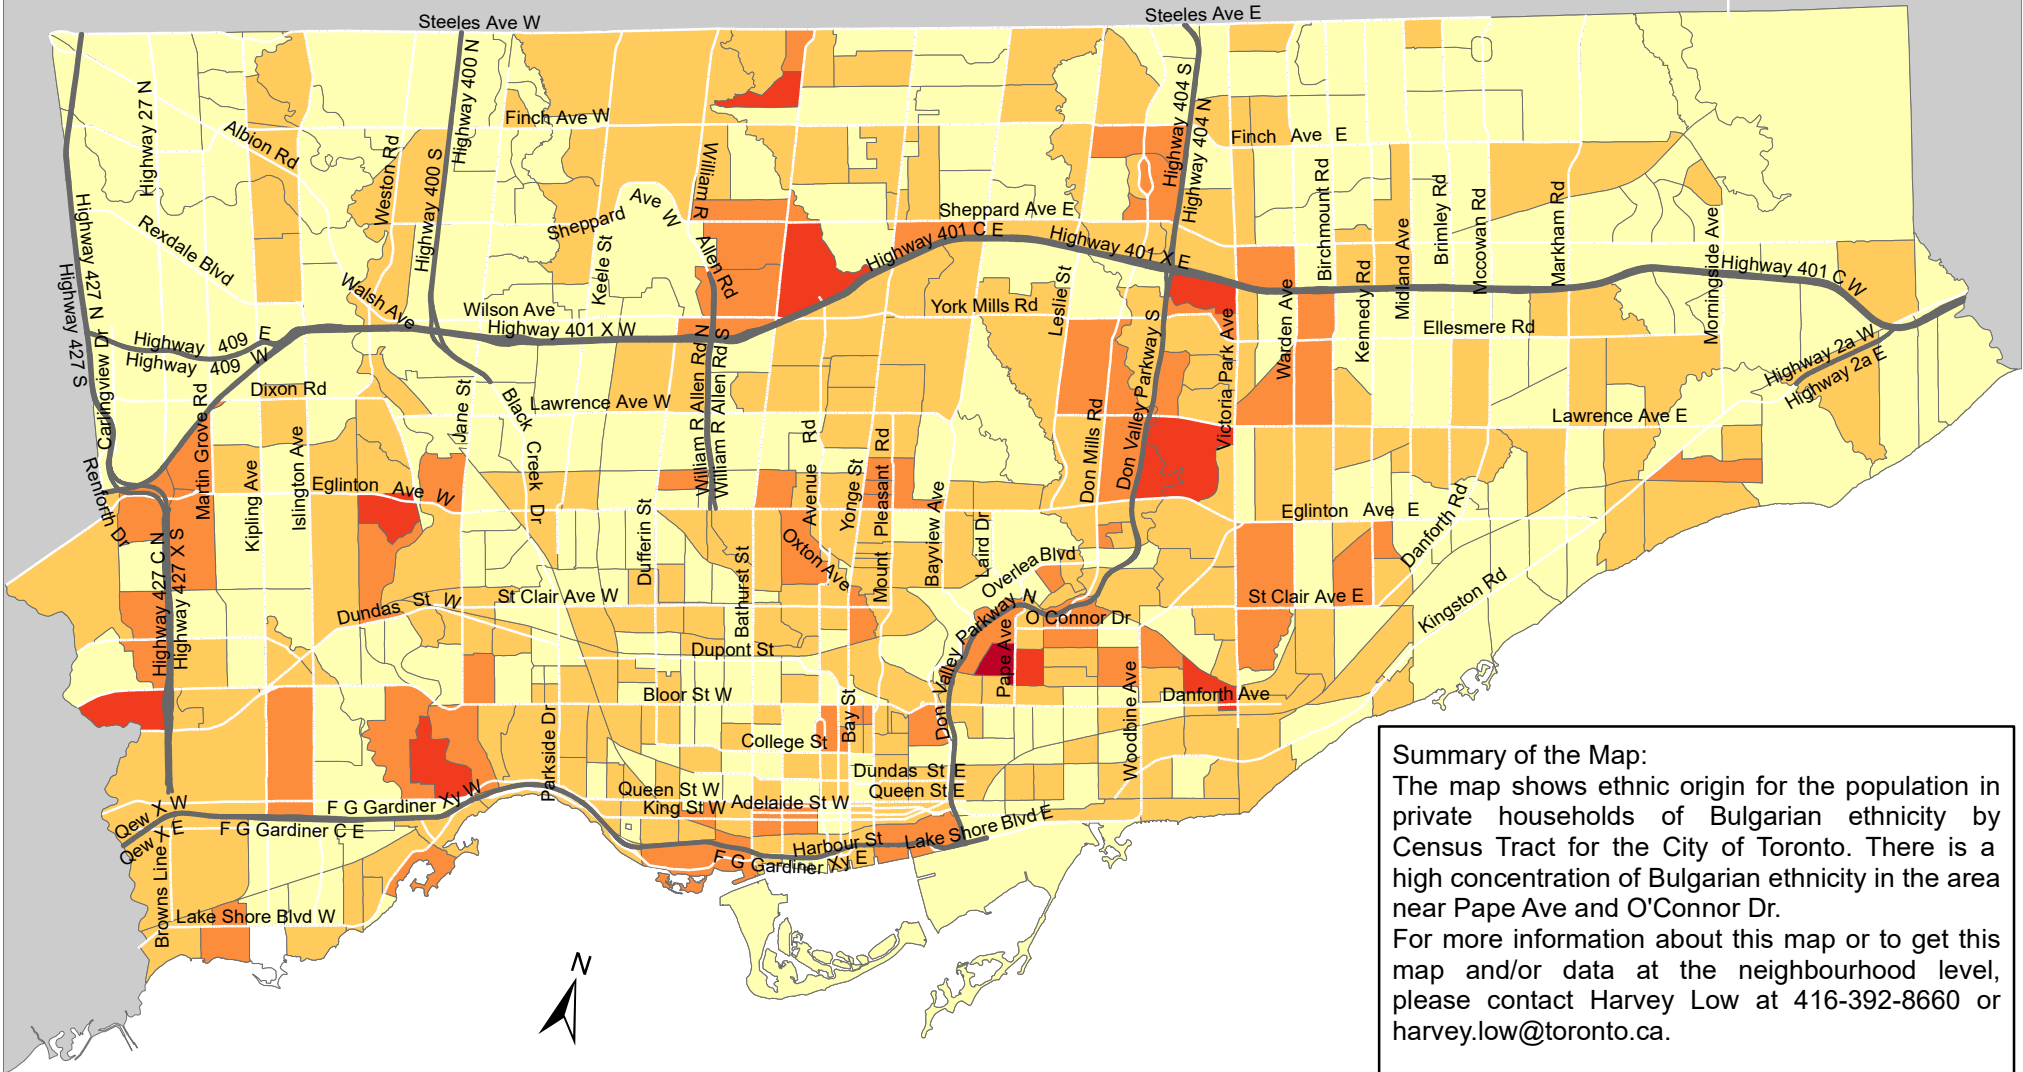

City of Toronto Ethnic Origin - Bulgarian 2016

Summary of the Map:
 The map shows ethnic origin for the population in private households of Bulgarian ethnicity by Census Tract for the City of Toronto. There is a high concentration of Bulgarian ethnicity in the area near Pape Ave and O'Connor Dr.
 For more information about this map or to get this map and/or data at the neighbourhood level, please contact Harvey Low at 416-392-8660 or harvey.low@toronto.ca.

Ethnic Origin - Bulgarian

Not available/ No data
 Expressway
 Major Arterial

Source: City of Toronto;
 Statistics Canada 2016 Census.

Copyright © 2018 City of Toronto. All Rights Reserved.
 Published: May 2018.