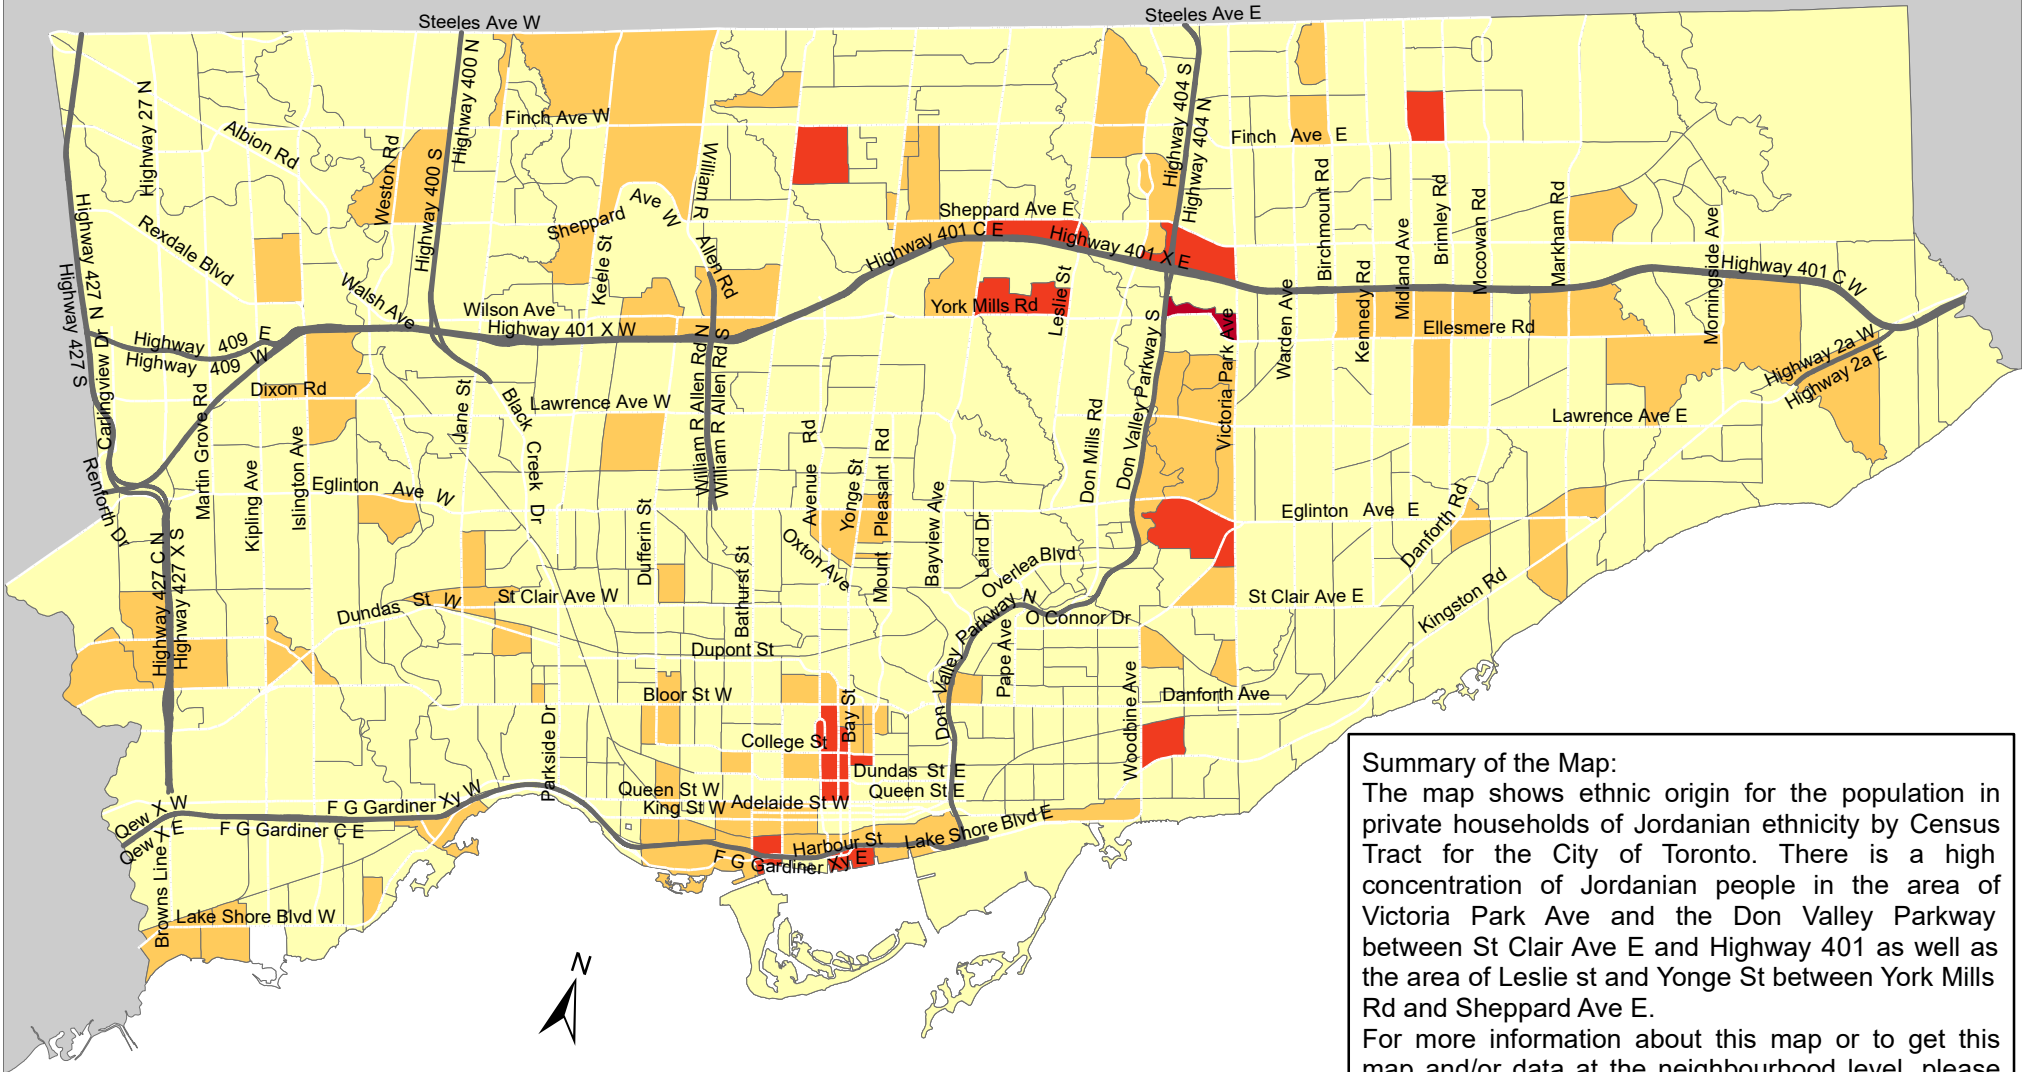

City of Toronto Ethnic Origin - Jordanian 2016

Summary of the Map:
 The map shows ethnic origin for the population in private households of Jordanian ethnicity by Census Tract for the City of Toronto. There is a high concentration of Jordanian people in the area of Victoria Park Ave and the Don Valley Parkway between St Clair Ave E and Highway 401 as well as the area of Leslie St and Yonge St between York Mills Rd and Sheppard Ave E.
 For more information about this map or to get this map and/or data at the neighbourhood level, please contact Harvey Low at 416-392-8660 or harvey.low@toronto.ca.

Ethnic Origin - Jordanian

- Not available/ No data
- Expressway
- Major Arterial

Source: City of Toronto;
 Statistics Canada 2016 Census.

Copyright © 2018 City of Toronto. All Rights Reserved.
 Published: May 2018.