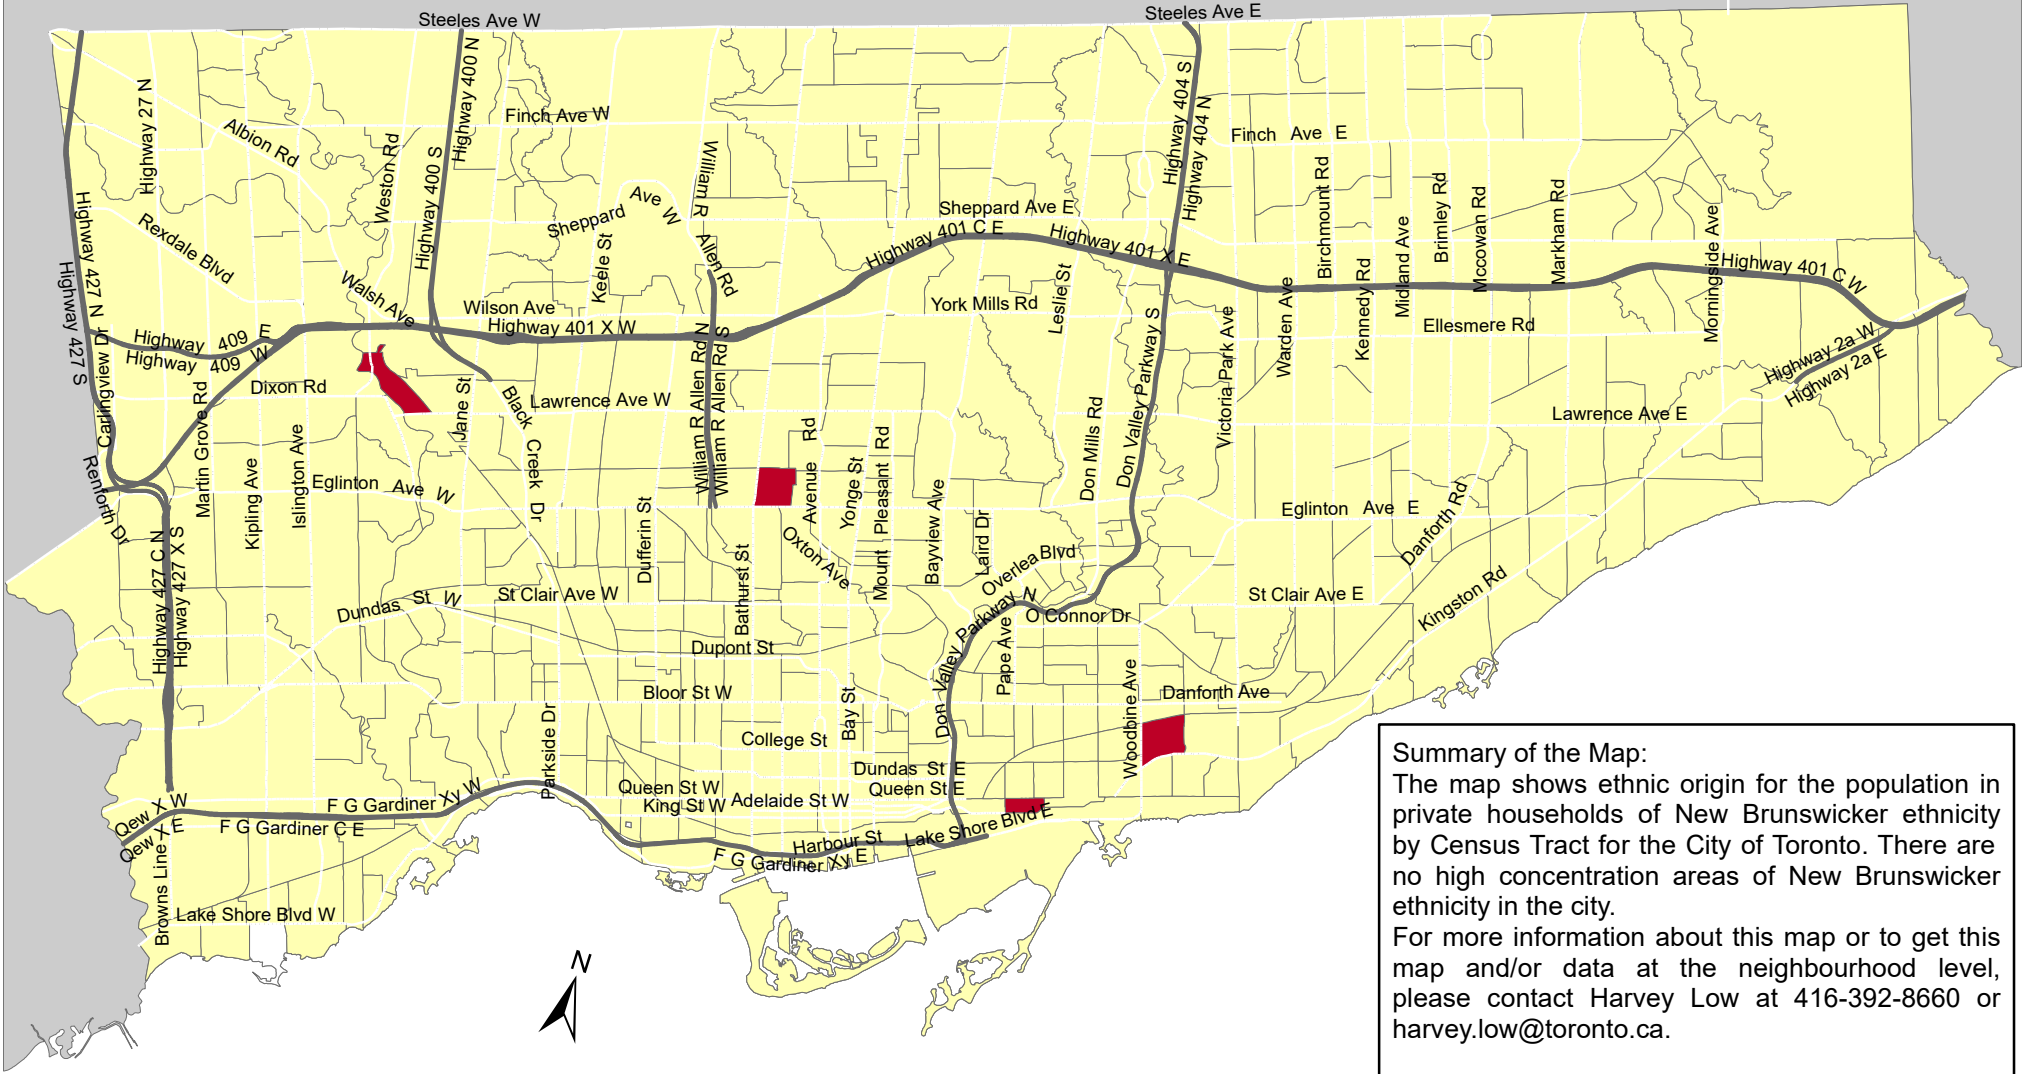

City of Toronto Ethnic Origin - New Brunswicker 2016

Summary of the Map:
 The map shows ethnic origin for the population in private households of New Brunswicker ethnicity by Census Tract for the City of Toronto. There are no high concentration areas of New Brunswicker ethnicity in the city.
 For more information about this map or to get this map and/or data at the neighbourhood level, please contact Harvey Low at 416-392-8660 or harvey.low@toronto.ca.

Ethnic Origin - New Brunswicker

 0	 Not available/ No data
 1 - 10	 Expressway
	 Major Arterial

Source: City of Toronto;
 Statistics Canada 2016 Census.

Copyright © 2018 City of Toronto. All Rights Reserved.
 Published: May 2018.