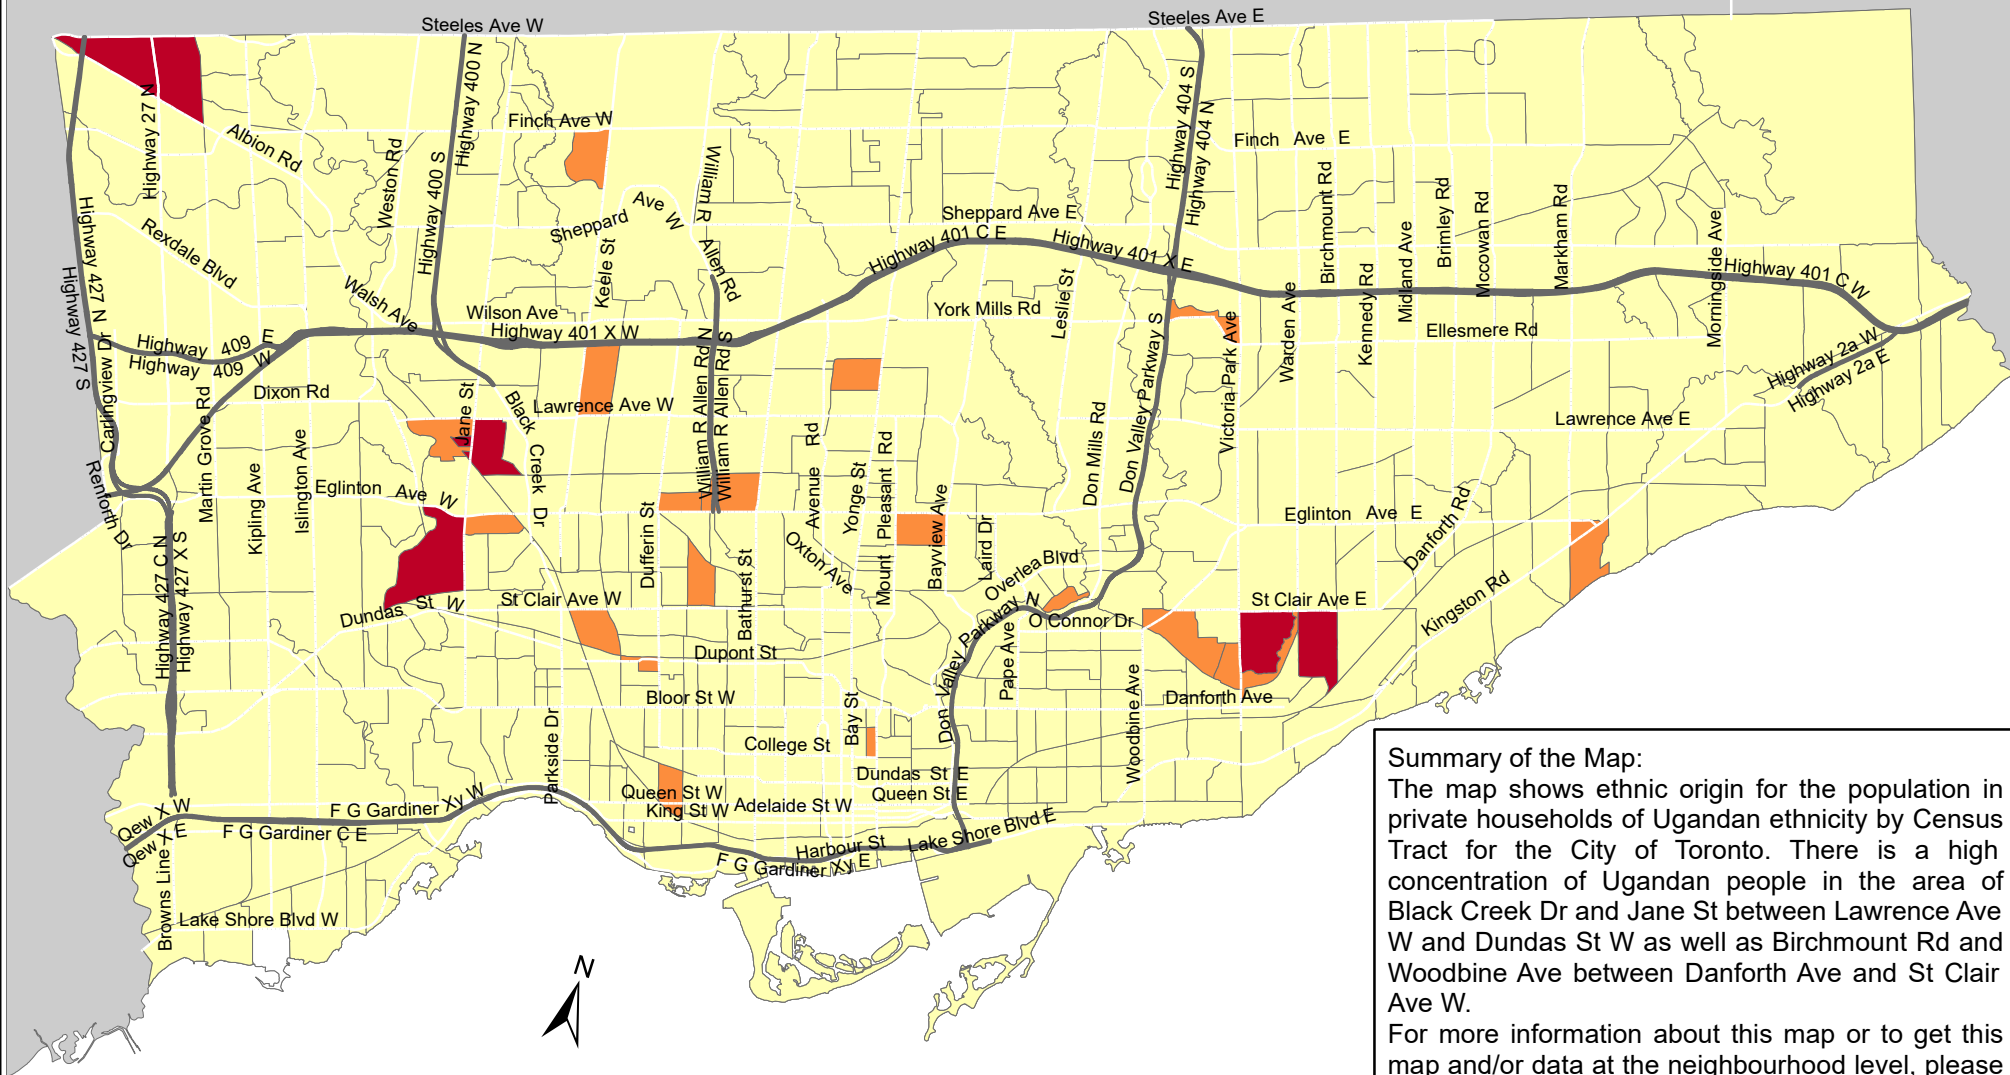

City of Toronto Ethnic Origin - Ugandan 2016

Summary of the Map:
 The map shows ethnic origin for the population in private households of Ugandan ethnicity by Census Tract for the City of Toronto. There is a high concentration of Ugandan people in the area of Black Creek Dr and Jane St between Lawrence Ave W and Dundas St W as well as Birchmount Rd and Woodbine Ave between Danforth Ave and St Clair Ave W.
 For more information about this map or to get this map and/or data at the neighbourhood level, please contact Harvey Low at 416-392-8660 or harvey.low@toronto.ca.

Ethnic Origin - Ugandan

- Not available/ No data
- Expressway
- Major Arterial

Source: City of Toronto;
 Statistics Canada 2016 Census.

Copyright © 2018 City of Toronto. All Rights Reserved.
 Published: May 2018.