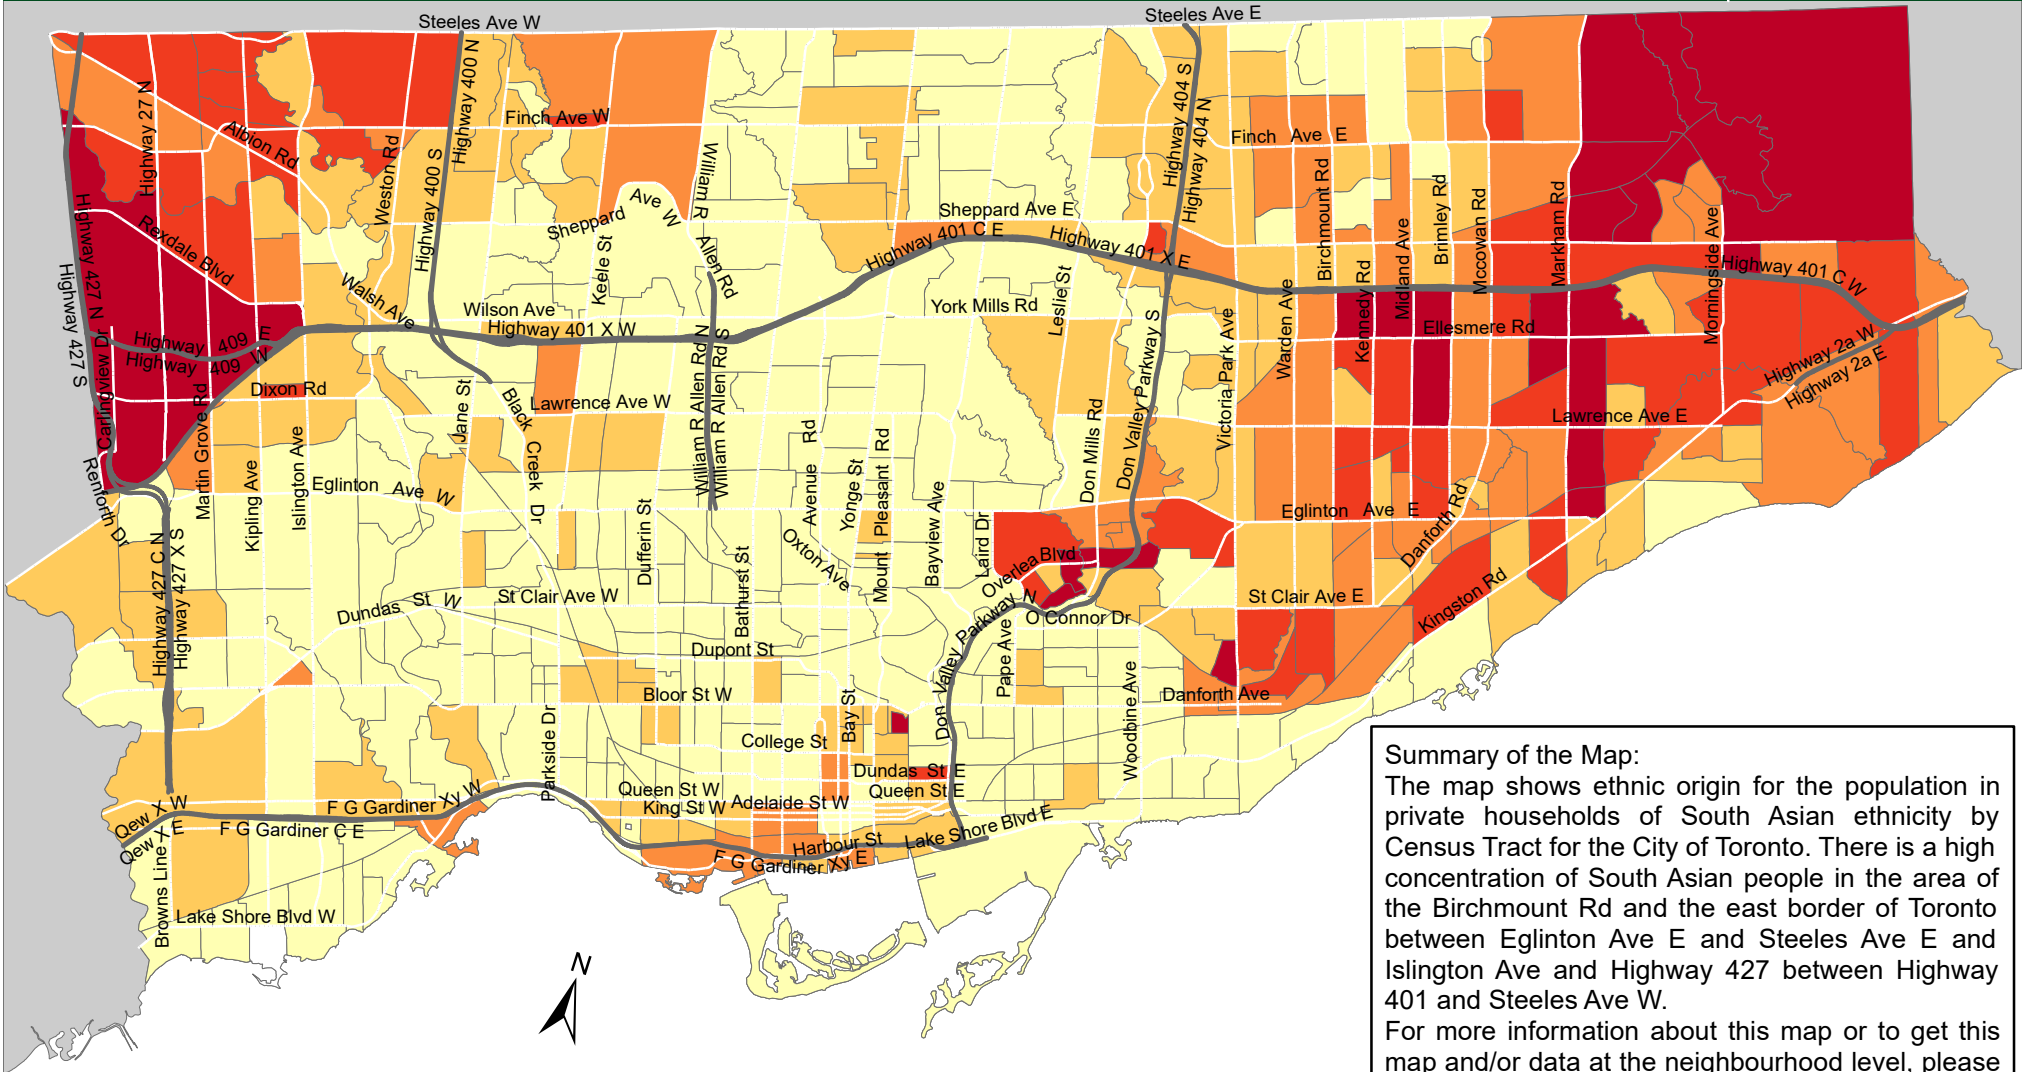

# City of Toronto Ethnic Origin - South Asian Origins 2016

**Summary of the Map:**  
 The map shows ethnic origin for the population in private households of South Asian ethnicity by Census Tract for the City of Toronto. There is a high concentration of South Asian people in the area of the Birchmount Rd and the east border of Toronto between Eglinton Ave E and Steeles Ave E and Islington Ave and Highway 427 between Highway 401 and Steeles Ave W.  
 For more information about this map or to get this map and/or data at the neighbourhood level, please contact Harvey Low at 416-392-8660 or [harvey.low@toronto.ca](mailto:harvey.low@toronto.ca).

**Ethnic Origin - South Asian Origins**

|  |               |  |                        |
|--|---------------|--|------------------------|
|  | 0 - 355       |  | Not available/ No data |
|  | 356 - 850     |  | Expressway             |
|  | 851 - 1,495   |  | Major Arterial         |
|  | 1,496 - 2,570 |  |                        |
|  | 2,571 - 5,450 |  |                        |