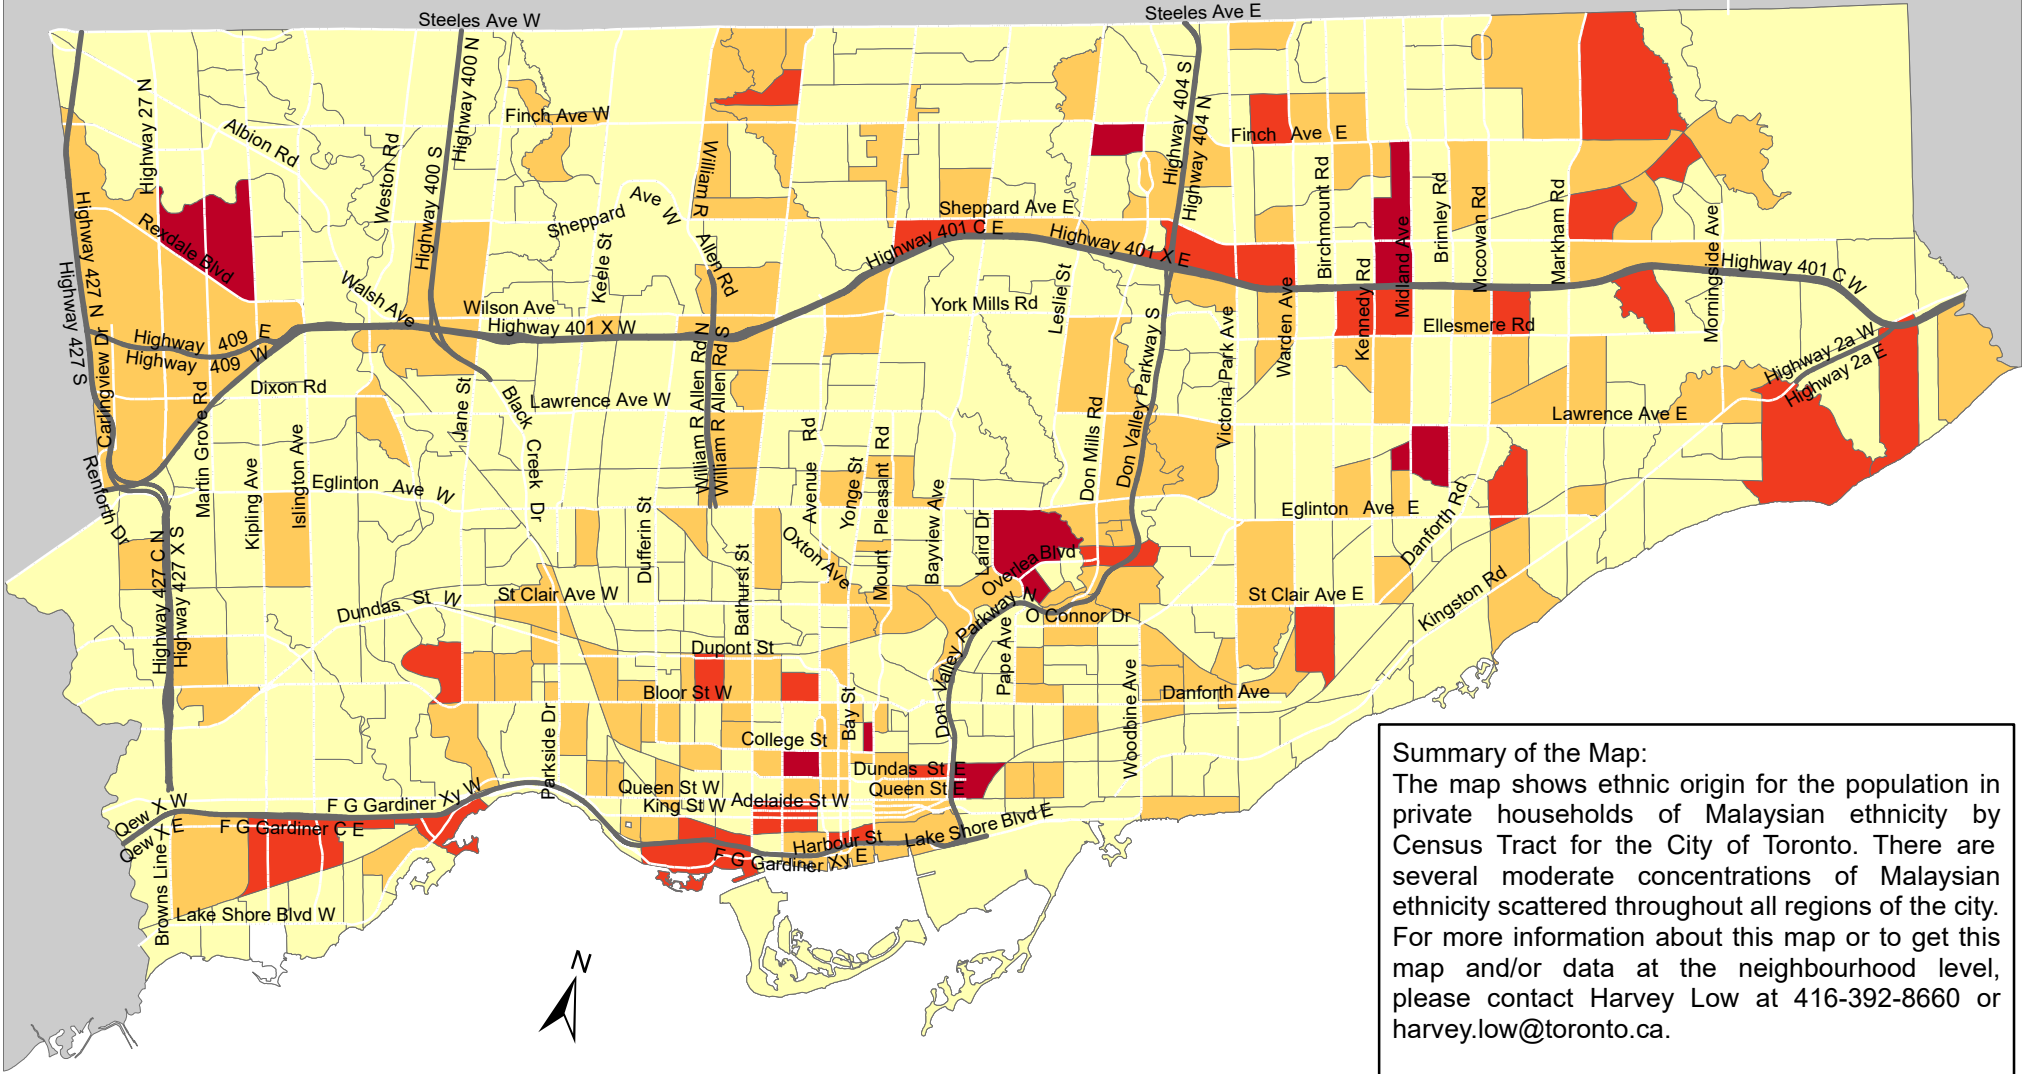

City of Toronto Ethnic Origin - Malaysian 2016

Summary of the Map:
 The map shows ethnic origin for the population in private households of Malaysian ethnicity by Census Tract for the City of Toronto. There are several moderate concentrations of Malaysian ethnicity scattered throughout all regions of the city. For more information about this map or to get this map and/or data at the neighbourhood level, please contact Harvey Low at 416-392-8660 or harvey.low@toronto.ca.