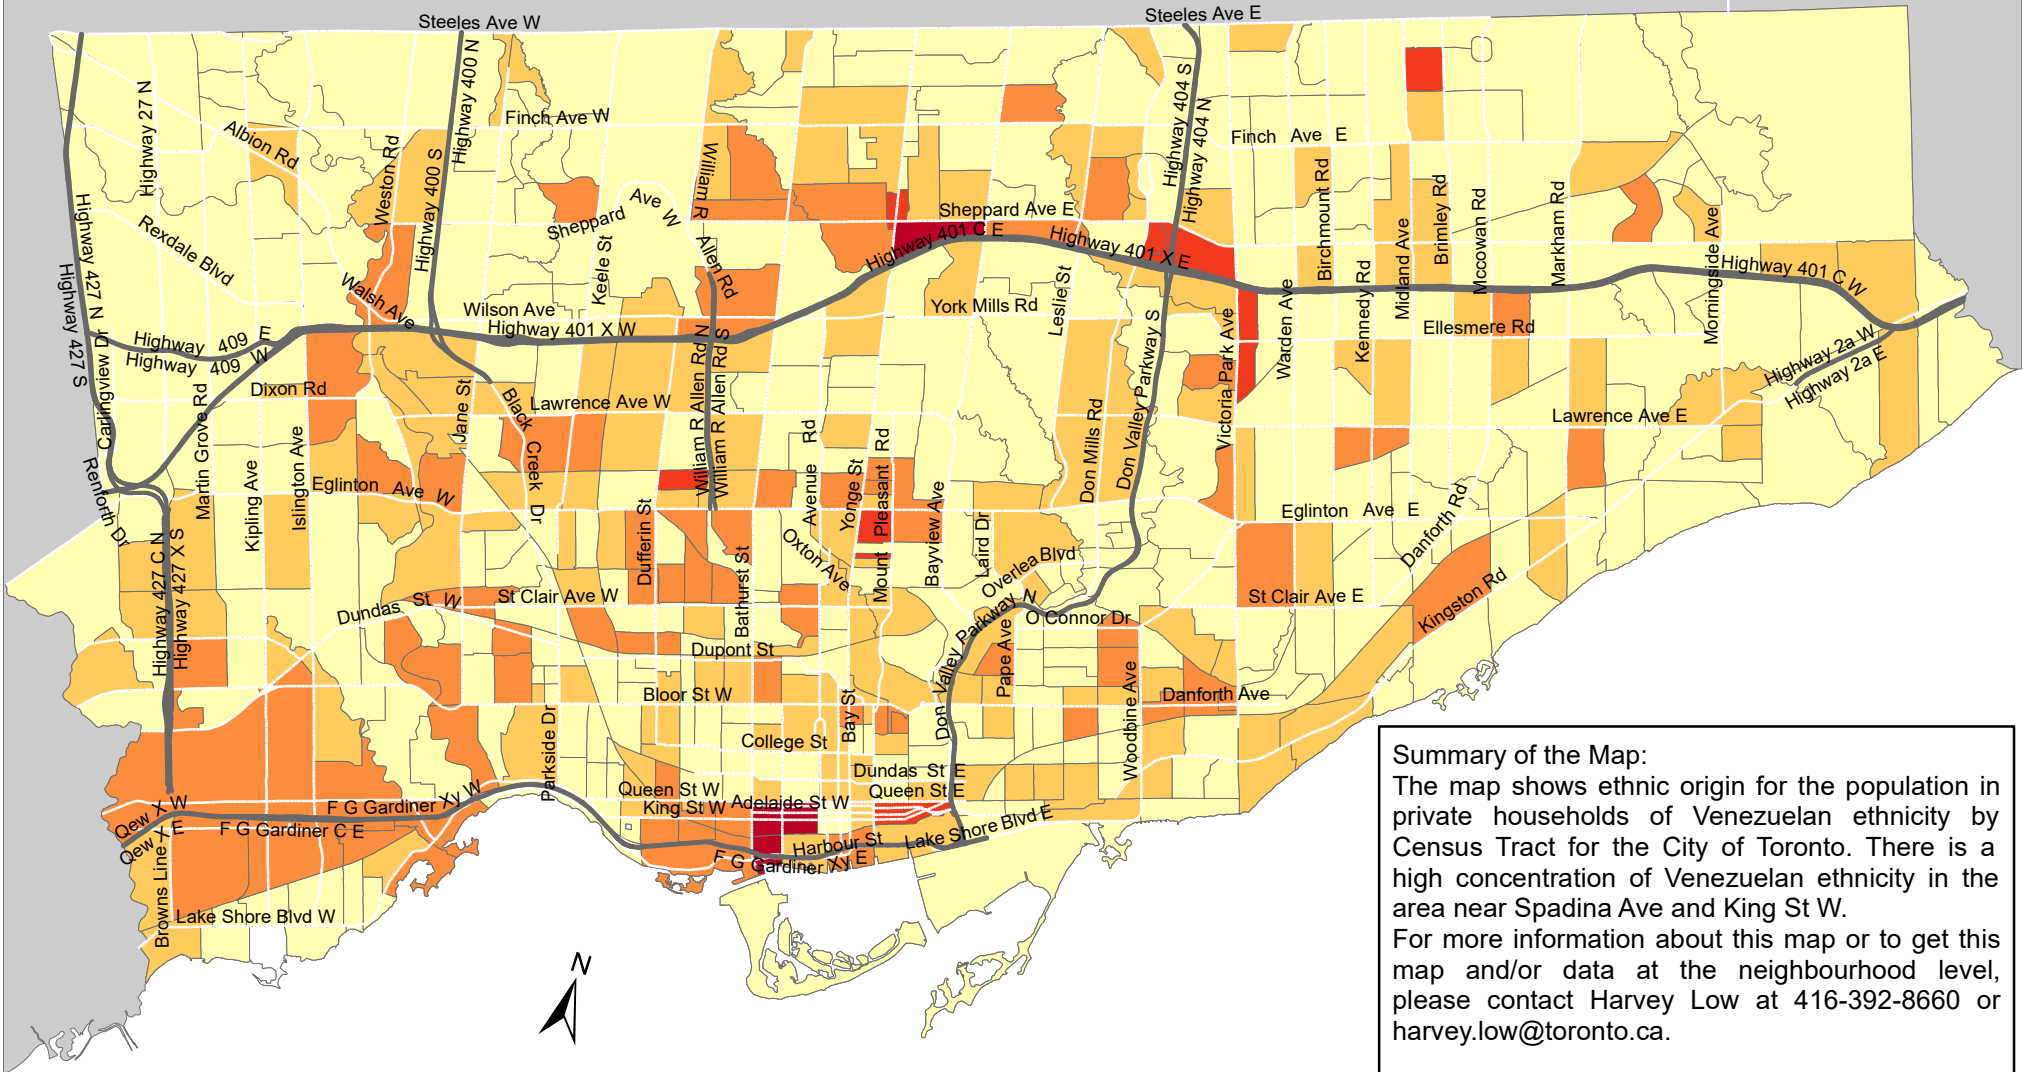

City of Toronto Ethnic Origin - Venezuelan 2016

Summary of the Map:
 The map shows ethnic origin for the population in private households of Venezuelan ethnicity by Census Tract for the City of Toronto. There is a high concentration of Venezuelan ethnicity in the area near Spadina Ave and King St W.
 For more information about this map or to get this map and/or data at the neighbourhood level, please contact Harvey Low at 416-392-8660 or harvey.low@toronto.ca.