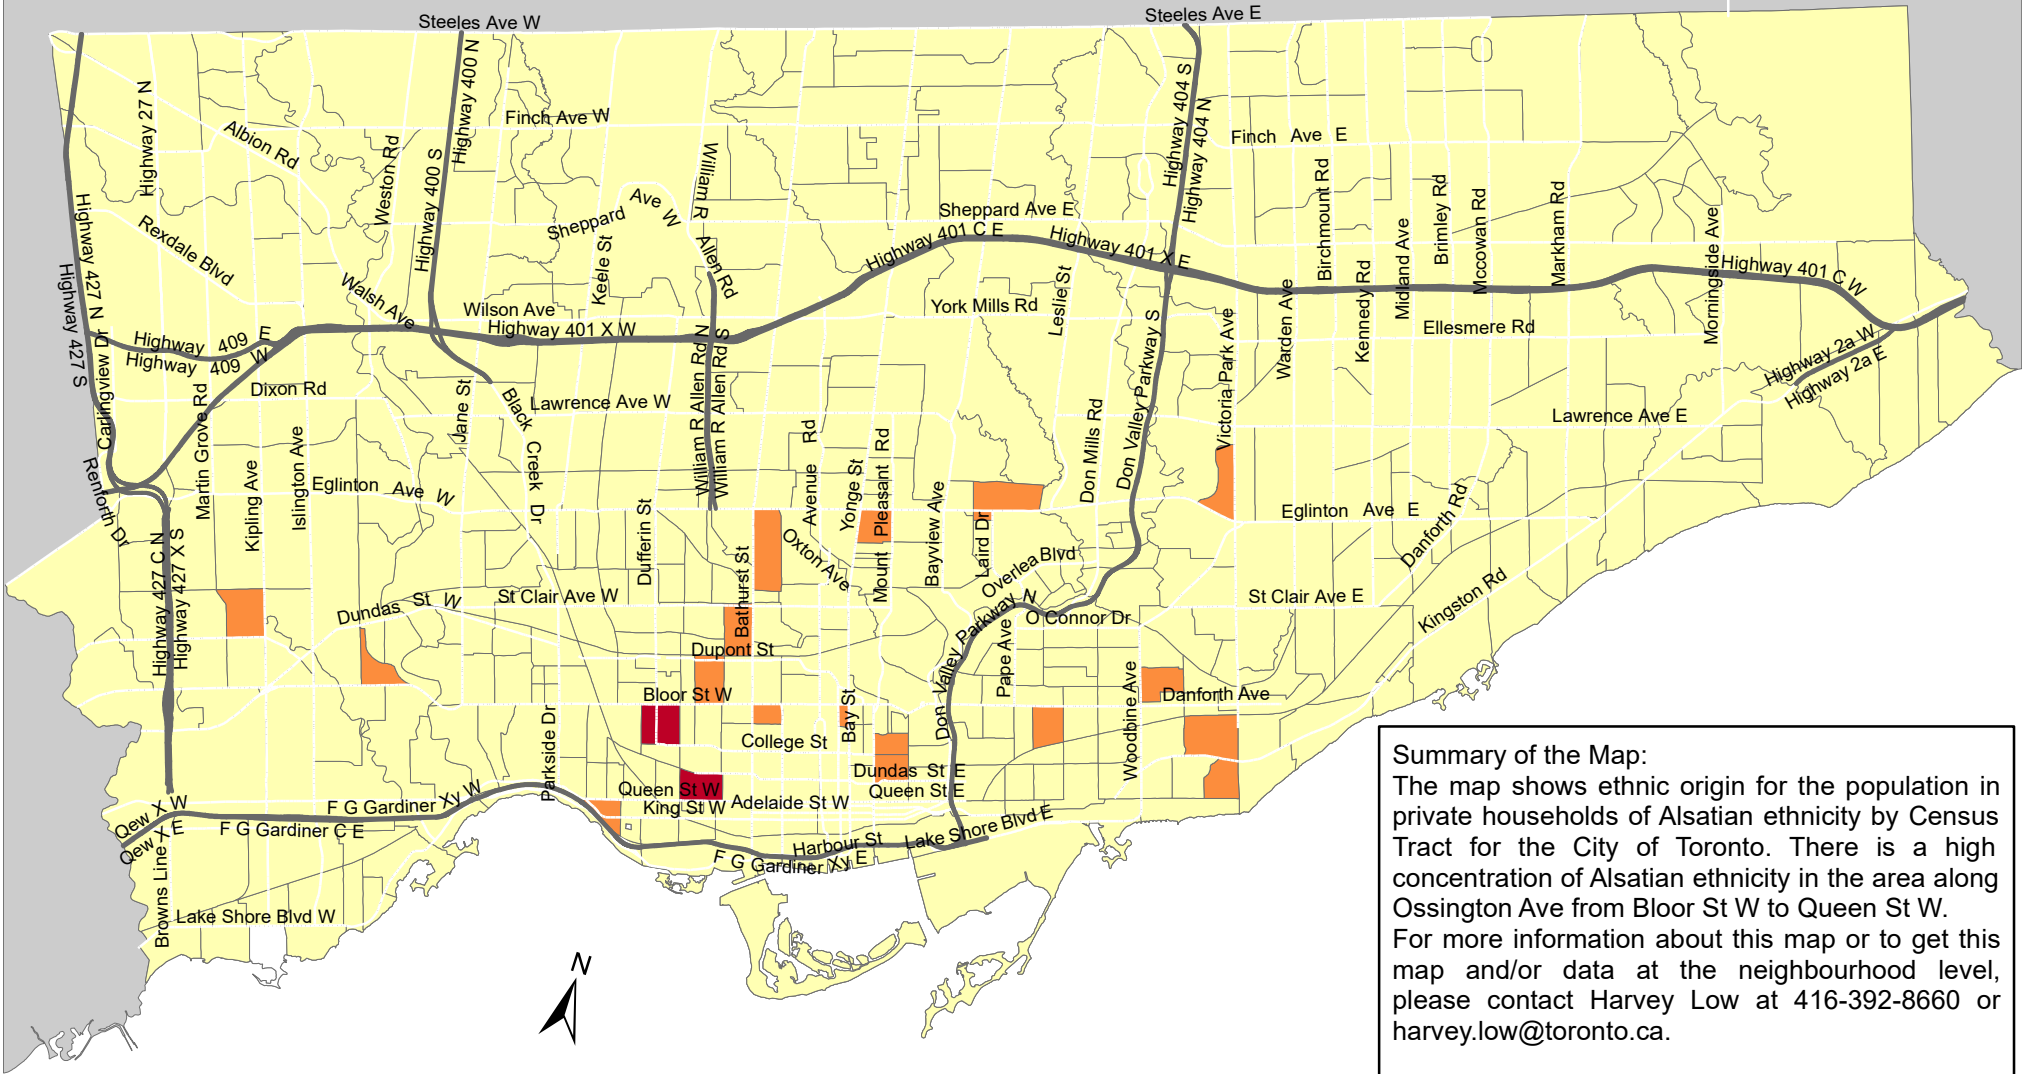

City of Toronto Ethnic Origin - Alsatian 2016

Summary of the Map:
 The map shows ethnic origin for the population in private households of Alsatian ethnicity by Census Tract for the City of Toronto. There is a high concentration of Alsatian ethnicity in the area along Ossington Ave from Bloor St W to Queen St W. For more information about this map or to get this map and/or data at the neighbourhood level, please contact Harvey Low at 416-392-8660 or harvey.low@toronto.ca.