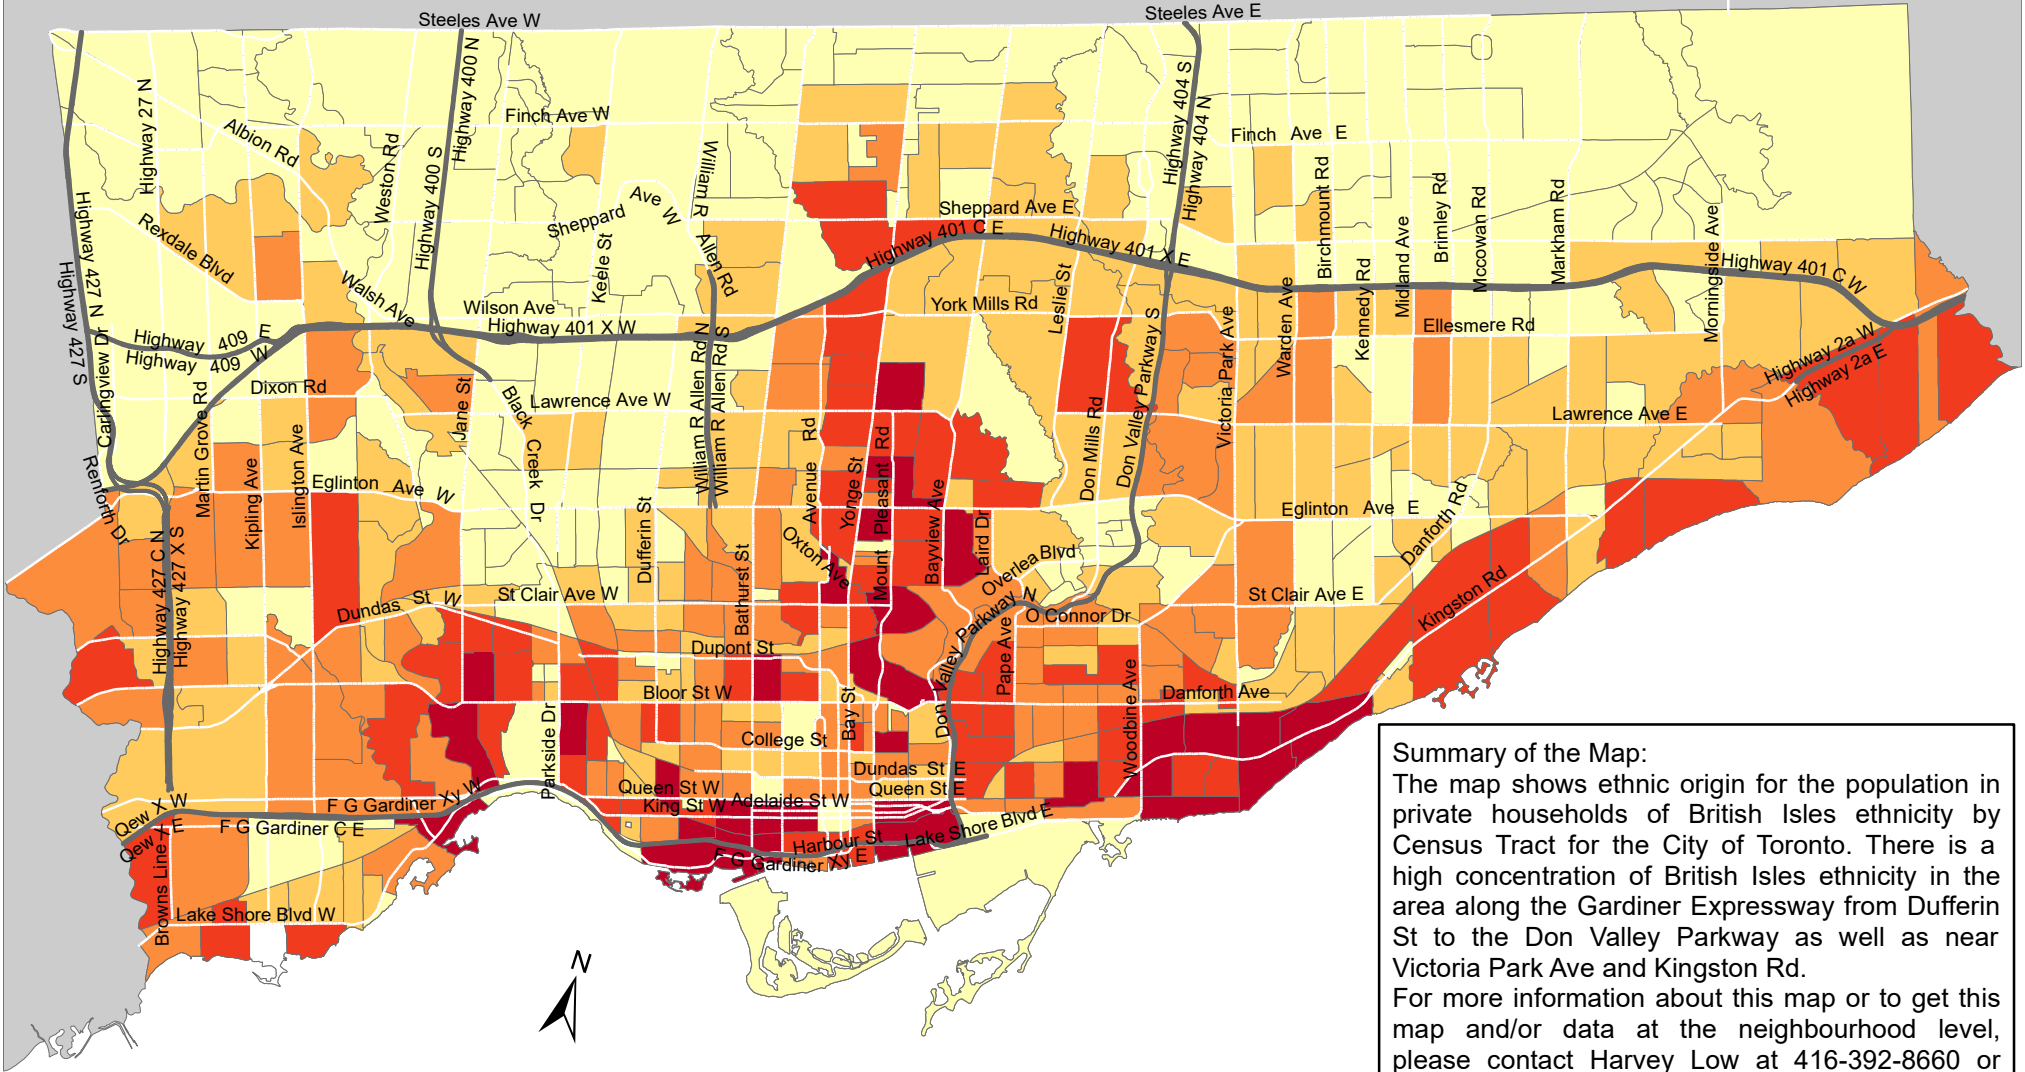

City of Toronto Ethnic Origin - British Isles Origins 2016

Summary of the Map:
 The map shows ethnic origin for the population in private households of British Isles ethnicity by Census Tract for the City of Toronto. There is a high concentration of British Isles ethnicity in the area along the Gardiner Expressway from Dufferin St to the Don Valley Parkway as well as near Victoria Park Ave and Kingston Rd.
 For more information about this map or to get this map and/or data at the neighbourhood level, please contact Harvey Low at 416-392-8660 or harvey.low@toronto.ca.

Ethnic Origin - British Isles Origins	
 15 - 590	 Not available/ No data
 591 - 1,125	 Expressway
 1,126 - 1,785	 Major Arterial
 1,786 - 2,735	
 2,736 - 5,850	

Source: City of Toronto; Statistics Canada 2016 Census.
 Copyright © 2018 City of Toronto. All Rights Reserved. Published: May 2018.
 Prepared by: Social Research and Analysis Unit. Contact: spar@toronto.ca.
 N.I.E - Not included elsewhere
 N.O.S - Not otherwise specified