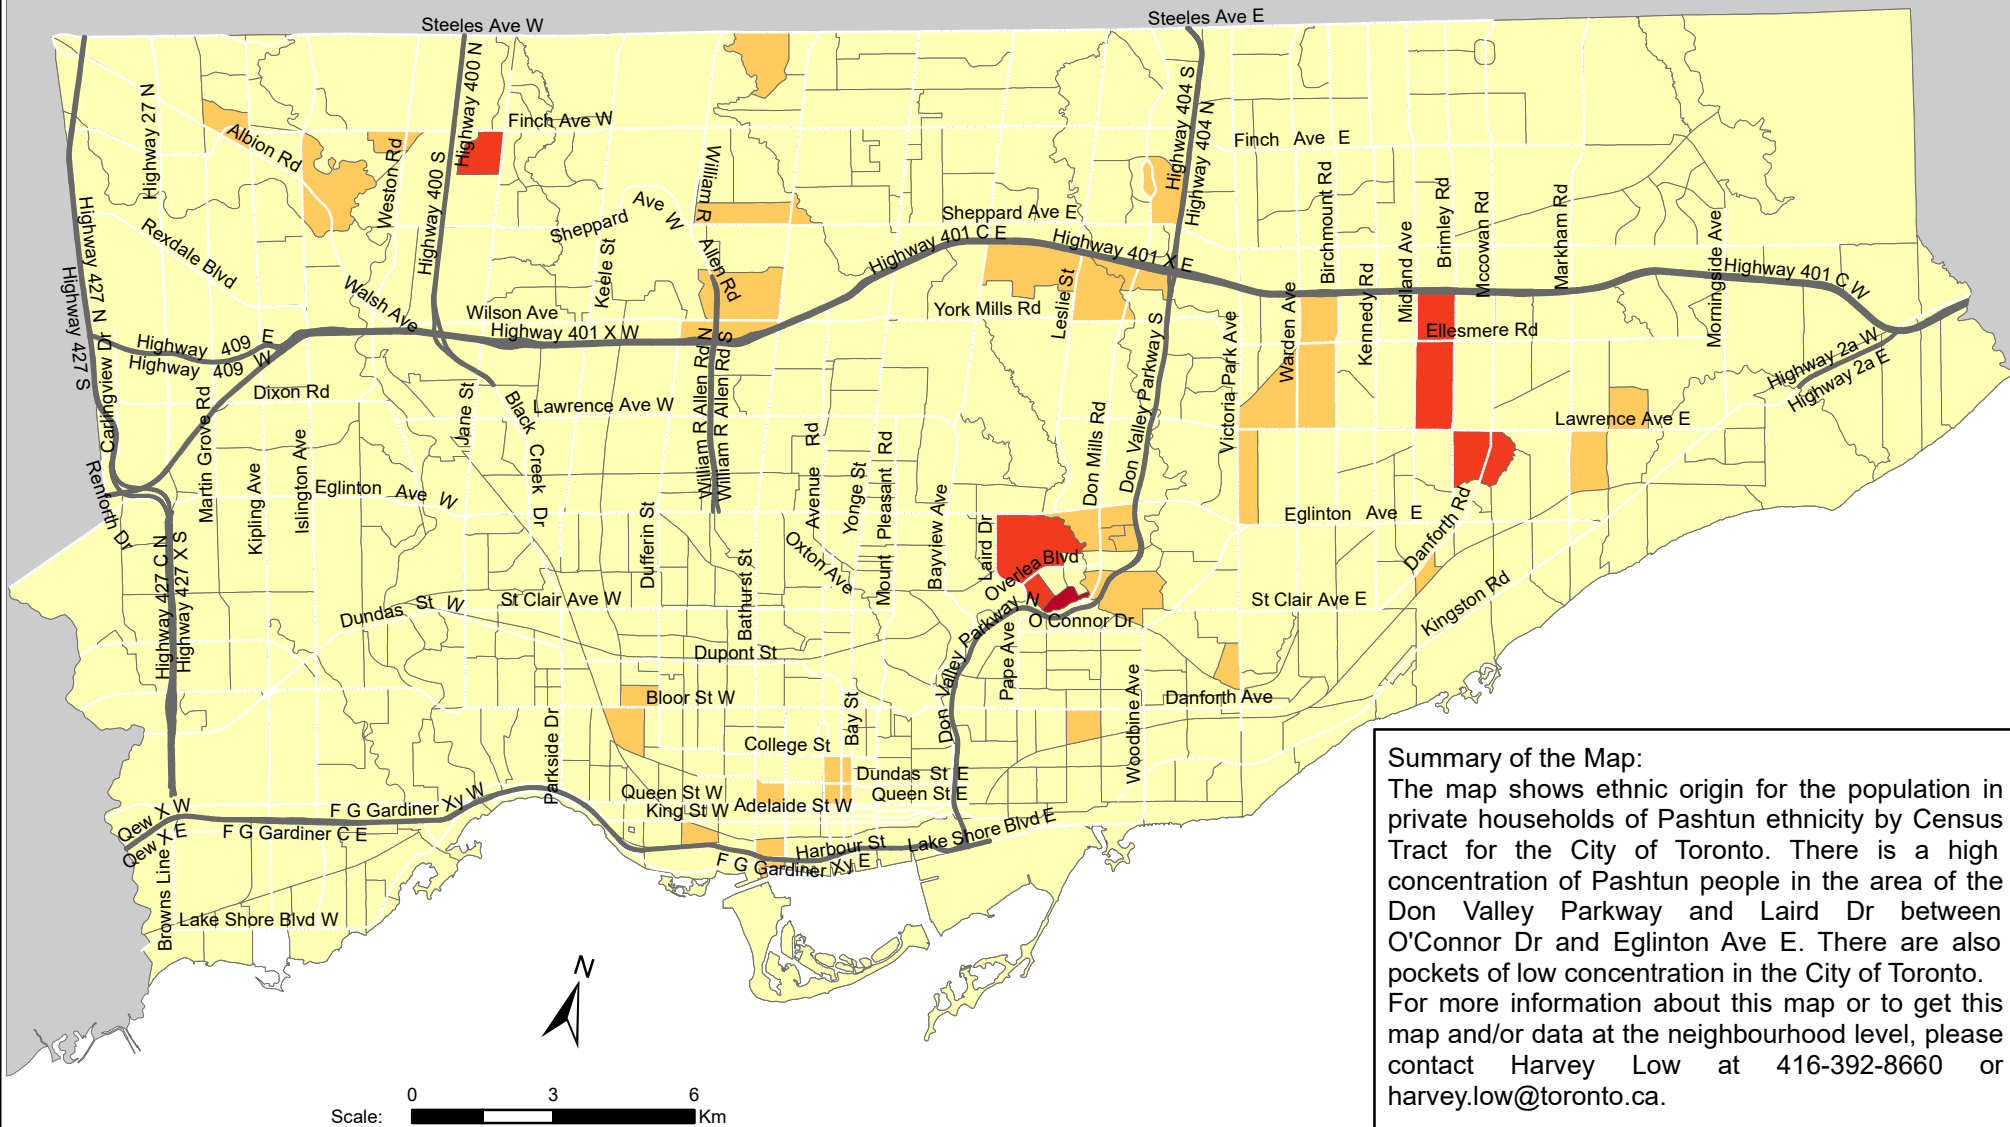

City of Toronto Ethnic Origin - Pashtun 2016

Summary of the Map:
 The map shows ethnic origin for the population in private households of Pashtun ethnicity by Census Tract for the City of Toronto. There is a high concentration of Pashtun people in the area of the Don Valley Parkway and Laird Dr between O'Connor Dr and Eglinton Ave E. There are also pockets of low concentration in the City of Toronto. For more information about this map or to get this map and/or data at the neighbourhood level, please contact Harvey Low at 416-392-8660 or harvey.low@toronto.ca.

Ethnic Origin - Pashtun

- Not available/ No data
- Expressway
- Major Arterial

Source: City of Toronto; Statistics Canada 2016 Census.
 Copyright © 2018 City of Toronto. All Rights Reserved. Published: May 2018.
 Prepared by: Social Research and Analysis Unit. Contact: spar@toronto.ca.
 N.I.E = Not included elsewhere
 N.O.S = Not otherwise specified