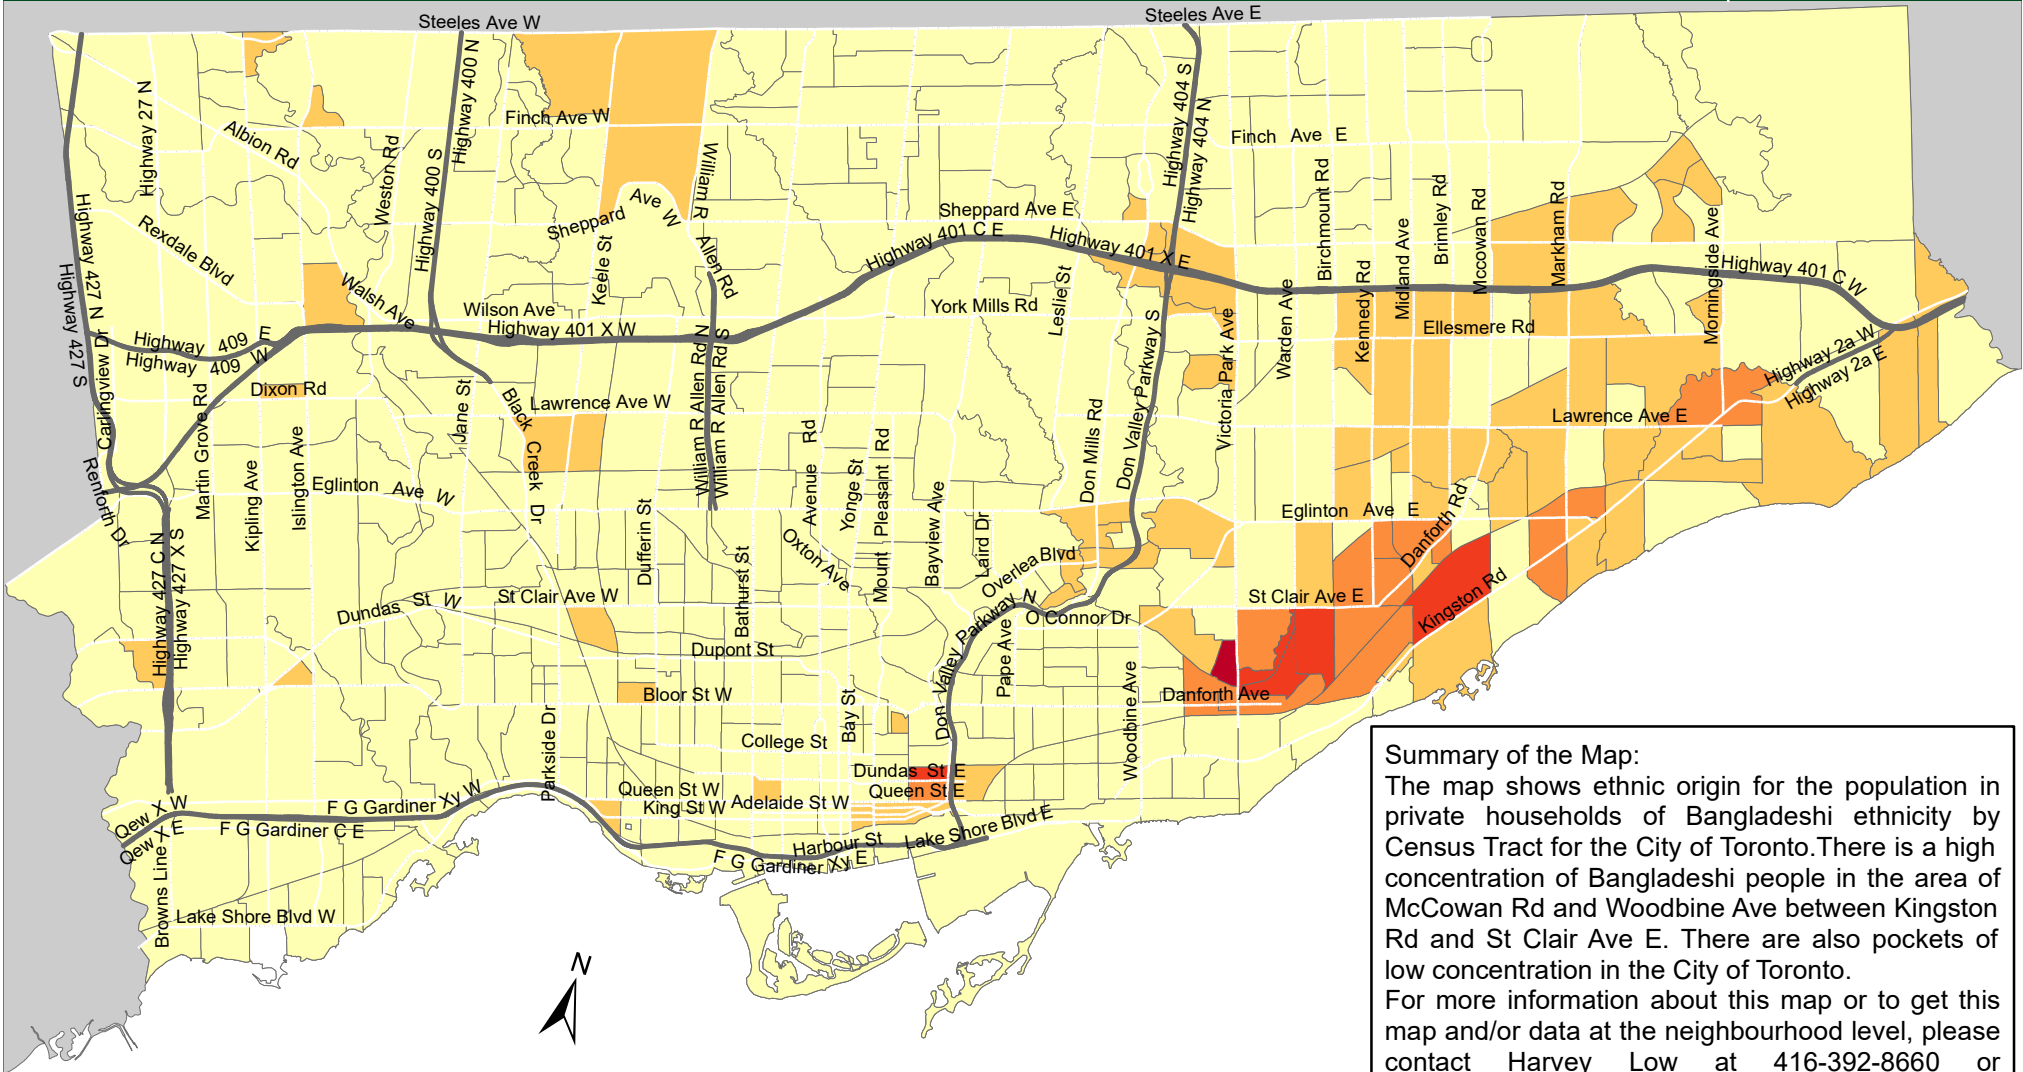

City of Toronto Ethnic Origin - Bangladeshi 2016

Summary of the Map:
 The map shows ethnic origin for the population in private households of Bangladeshi ethnicity by Census Tract for the City of Toronto. There is a high concentration of Bangladeshi people in the area of McCowan Rd and Woodbine Ave between Kingston Rd and St Clair Ave E. There are also pockets of low concentration in the City of Toronto. For more information about this map or to get this map and/or data at the neighbourhood level, please contact Harvey Low at 416-392-8660 or harvey.low@toronto.ca.

Ethnic Origin - Bangladeshi

	0 - 45		Not available/ No data
	46 - 180		Expressway
	181 - 425		Major Arterial
	426 - 855		
	856 - 1,675		

Source: City of Toronto; Statistics Canada 2016 Census.

Copyright © 2018 City of Toronto. All Rights Reserved. Published: May 2018.