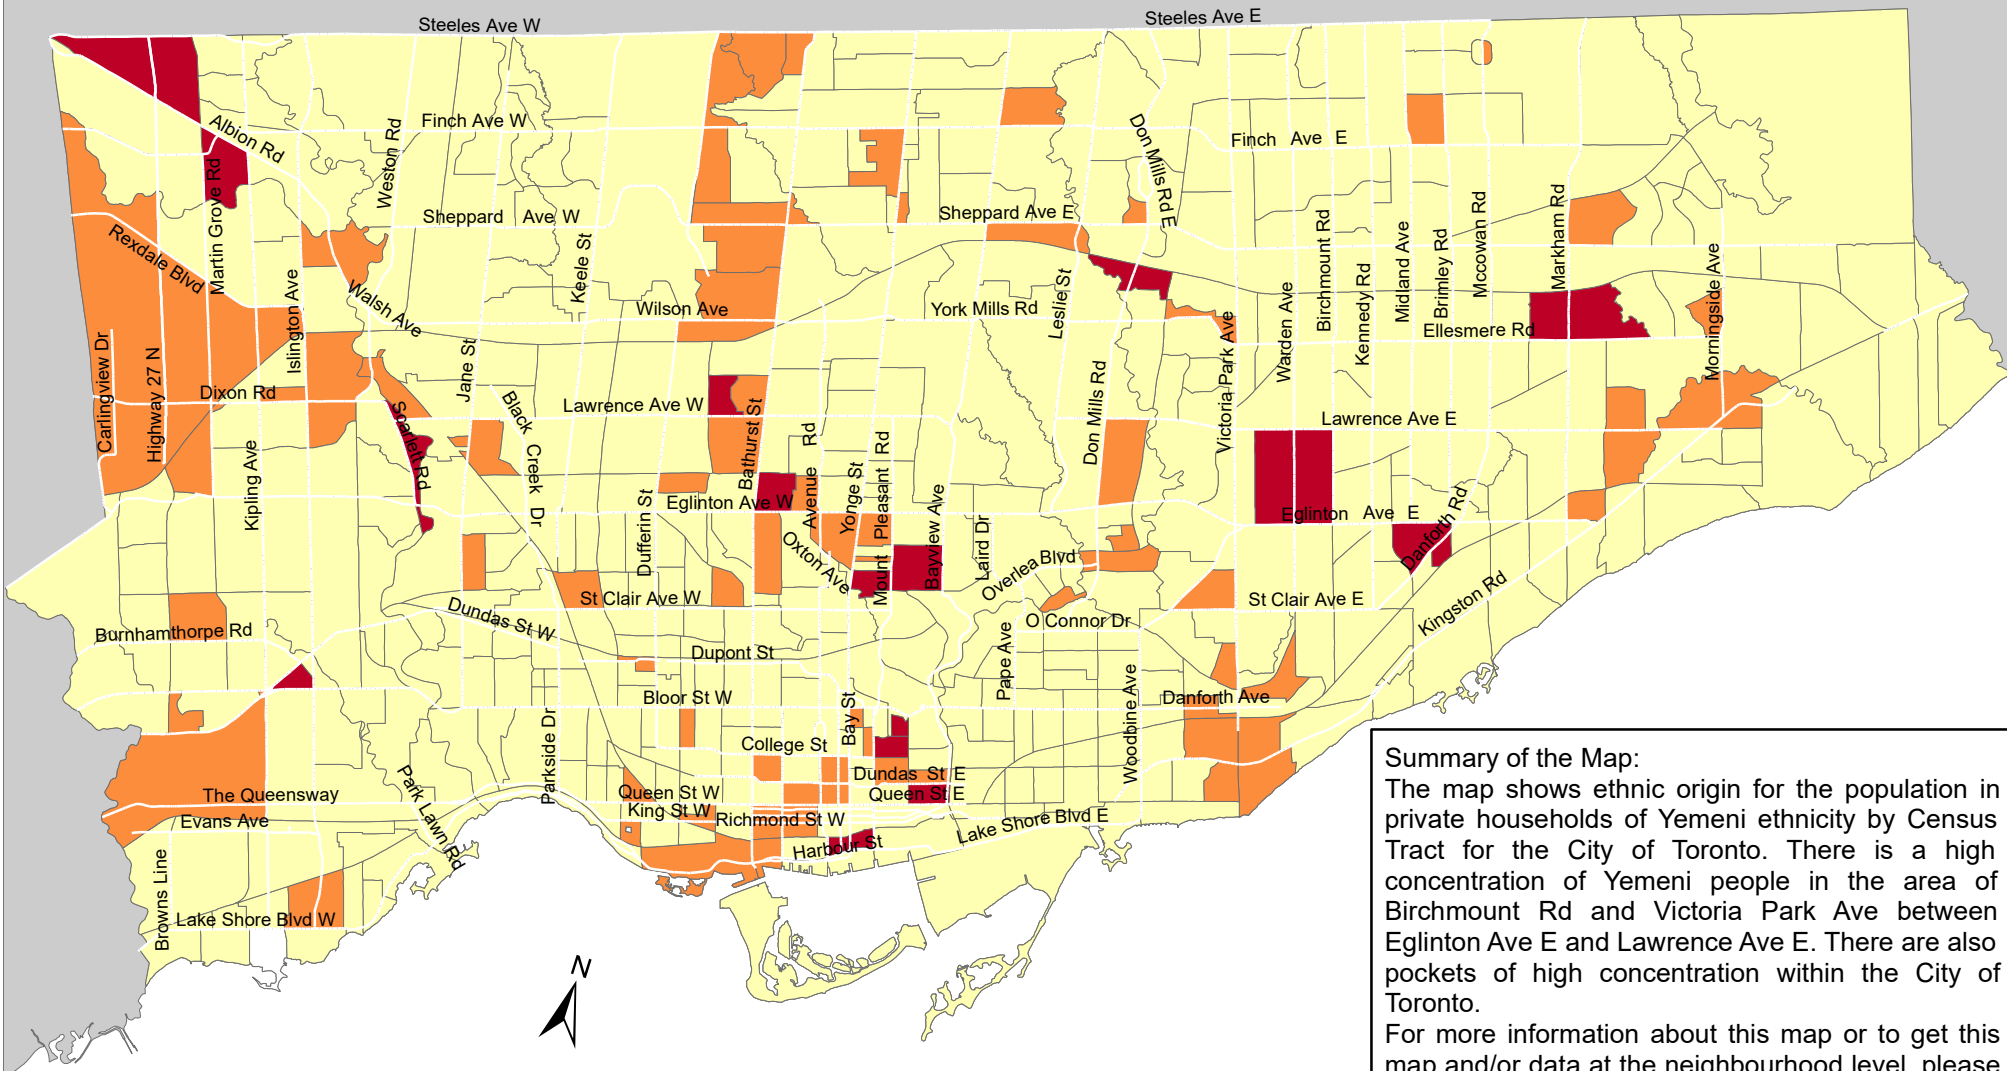

City of Toronto Ethnic Origin - Yemeni 2016

Summary of the Map:
 The map shows ethnic origin for the population in private households of Yemeni ethnicity by Census Tract for the City of Toronto. There is a high concentration of Yemeni people in the area of Birchmount Rd and Victoria Park Ave between Eglinton Ave E and Lawrence Ave E. There are also pockets of high concentration within the City of Toronto.
 For more information about this map or to get this map and/or data at the neighbourhood level, please contact Harvey Low at 416-392-8660 or harvey.low@toronto.ca.

Ethnic Origin - Yemeni

 0	 Not available/ No data
 1 - 20	 Expressway
 21 - 55	 Major Arterial

Source: City of Toronto; Statistics Canada 2016 Census.
 Copyright © 2018 City of Toronto. All Rights Reserved. Published: May 2018.
 Prepared by: Social Research and Analysis Unit. Contact: spar@toronto.ca.
 N.I.E = Not included elsewhere
 N.O.S = Not otherwise specified