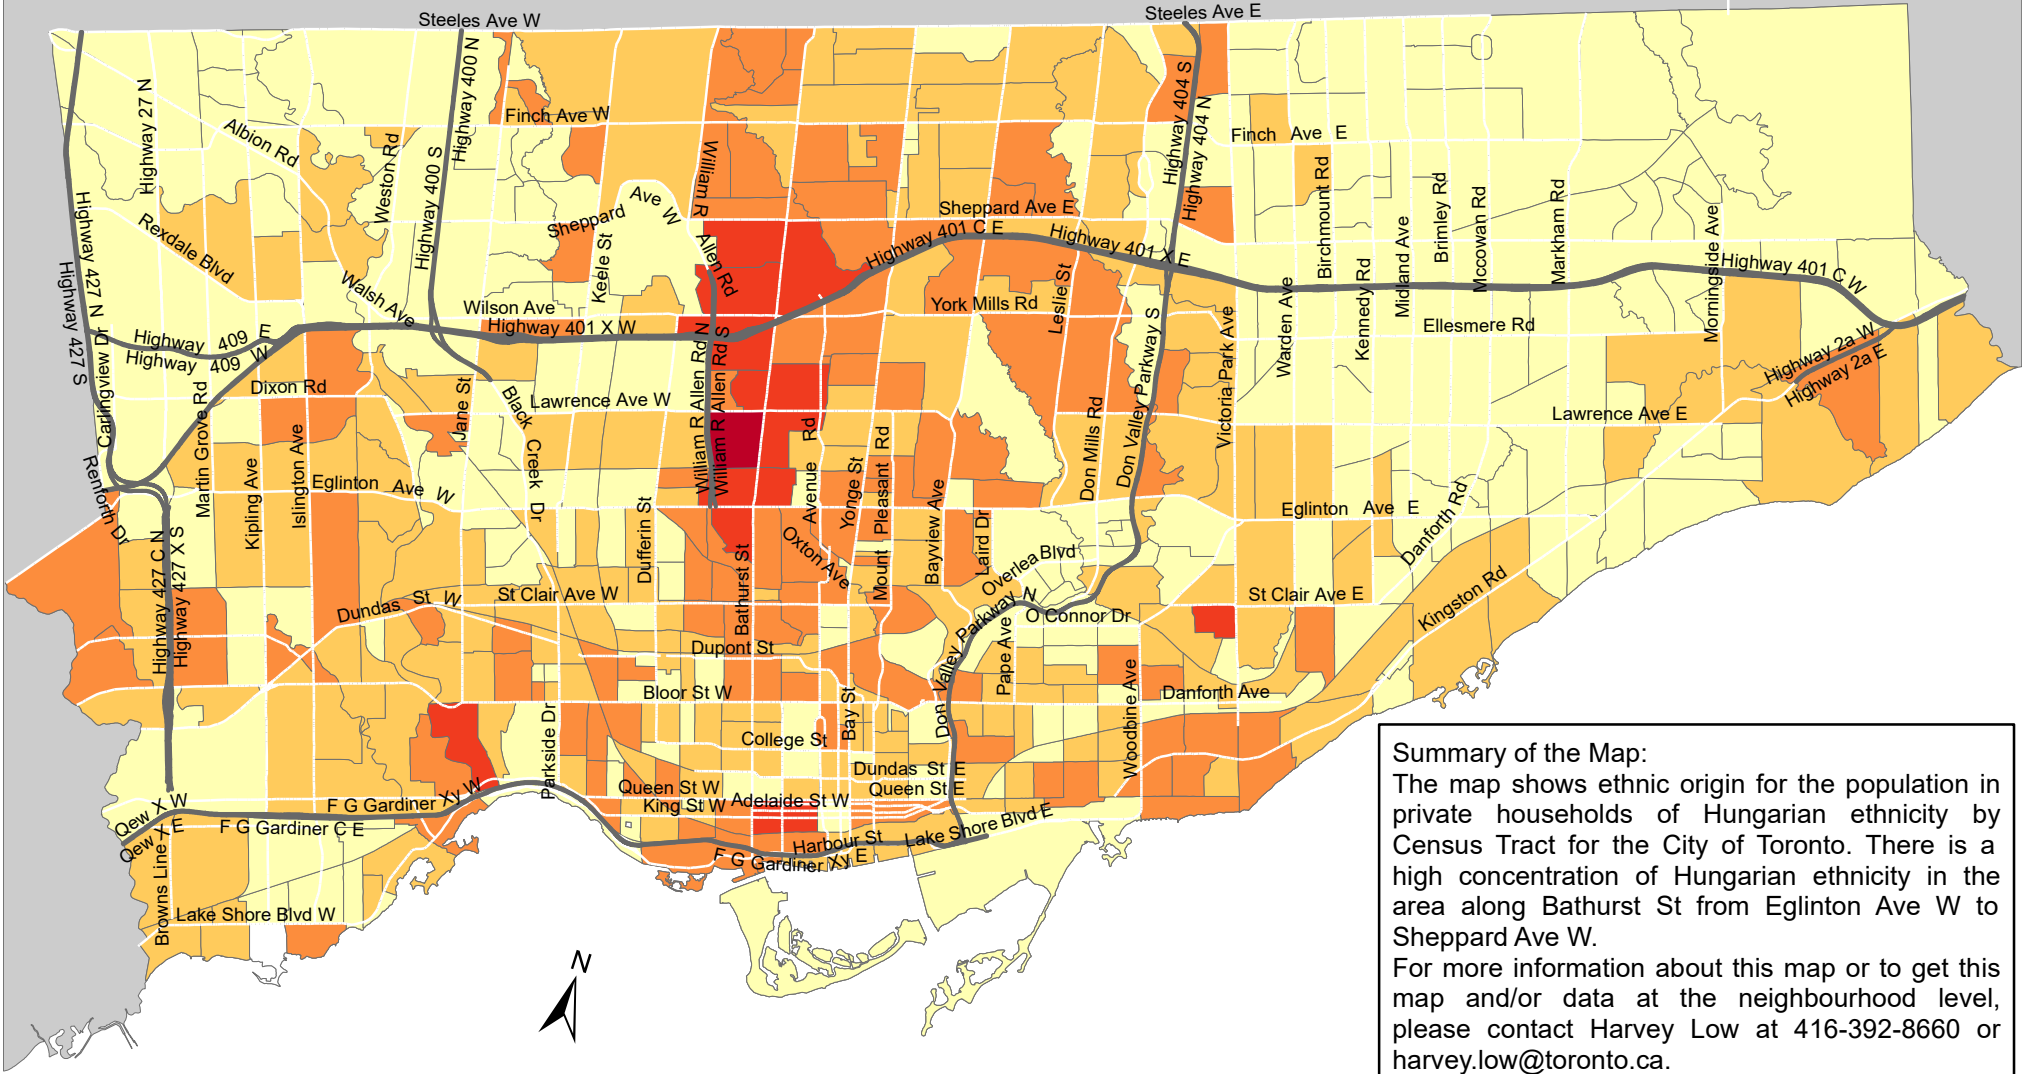

# City of Toronto Ethnic Origin - Hungarian 2016

**Summary of the Map:**  
 The map shows ethnic origin for the population in private households of Hungarian ethnicity by Census Tract for the City of Toronto. There is a high concentration of Hungarian ethnicity in the area along Bathurst St from Eglinton Ave W to Sheppard Ave W.  
 For more information about this map or to get this map and/or data at the neighbourhood level, please contact Harvey Low at 416-392-8660 or [harvey.low@toronto.ca](mailto:harvey.low@toronto.ca).

## Ethnic Origin - Hungarian

- Not available/ No data
- Expressway
- Major Arterial

Source: City of Toronto;  
 Statistics Canada 2016 Census.

Copyright © 2018 City of Toronto. All Rights Reserved.  
 Published: May 2018.