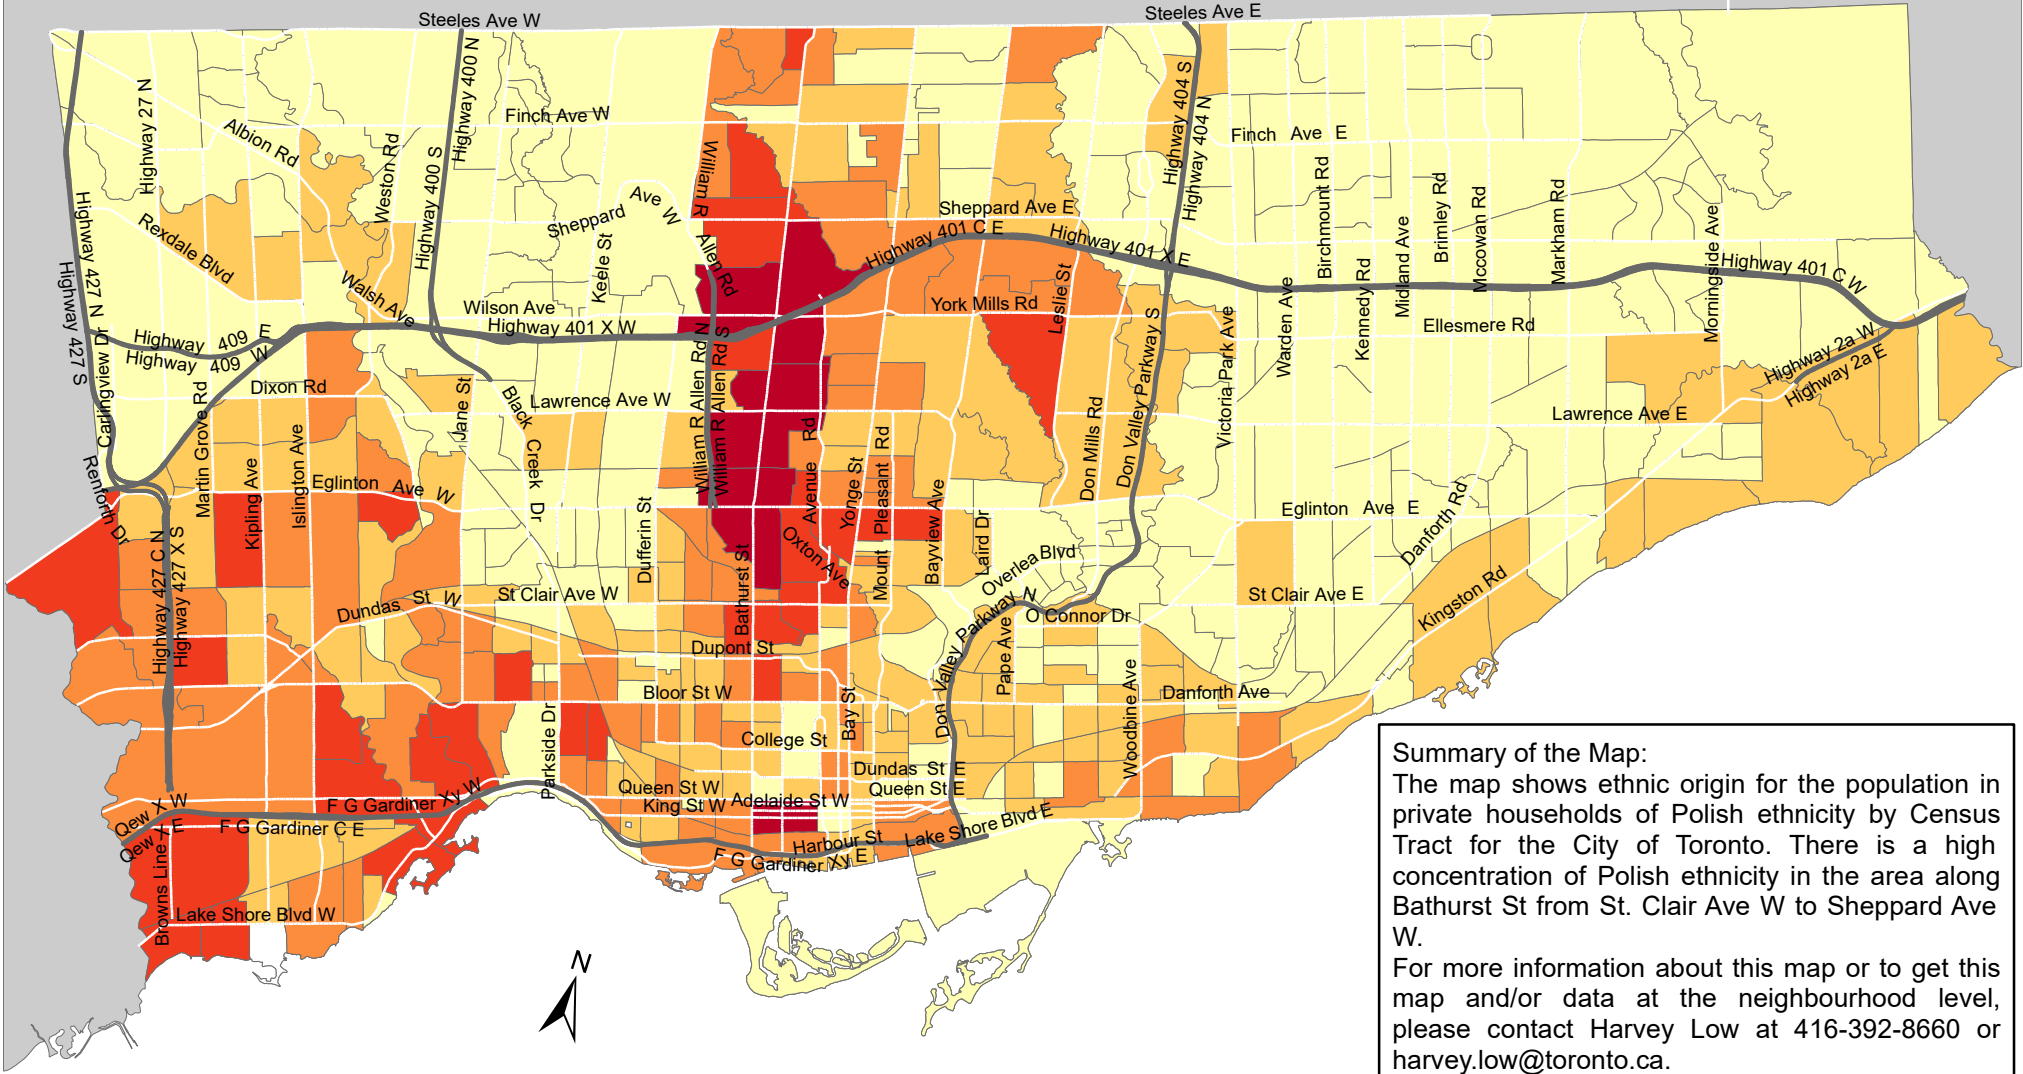

City of Toronto Ethnic Origin - Polish 2016

Summary of the Map:
 The map shows ethnic origin for the population in private households of Polish ethnicity by Census Tract for the City of Toronto. There is a high concentration of Polish ethnicity in the area along Bathurst St from St. Clair Ave W to Sheppard Ave W.
 For more information about this map or to get this map and/or data at the neighbourhood level, please contact Harvey Low at 416-392-8660 or harvey.low@toronto.ca.

Ethnic Origin - Polish	Not available/ No data
0 - 120	Expressway
121 - 285	Major Arterial
286 - 490	
491 - 865	
866 - 1,810	

Source: City of Toronto; Statistics Canada 2016 Census.
 Copyright © 2018 City of Toronto. All Rights Reserved. Published: May 2018.
 Prepared by: Social Research and Analysis Unit. Contact: spar@toronto.ca.
 N.I.E - Not included elsewhere
 N.O.S - Not otherwise specified