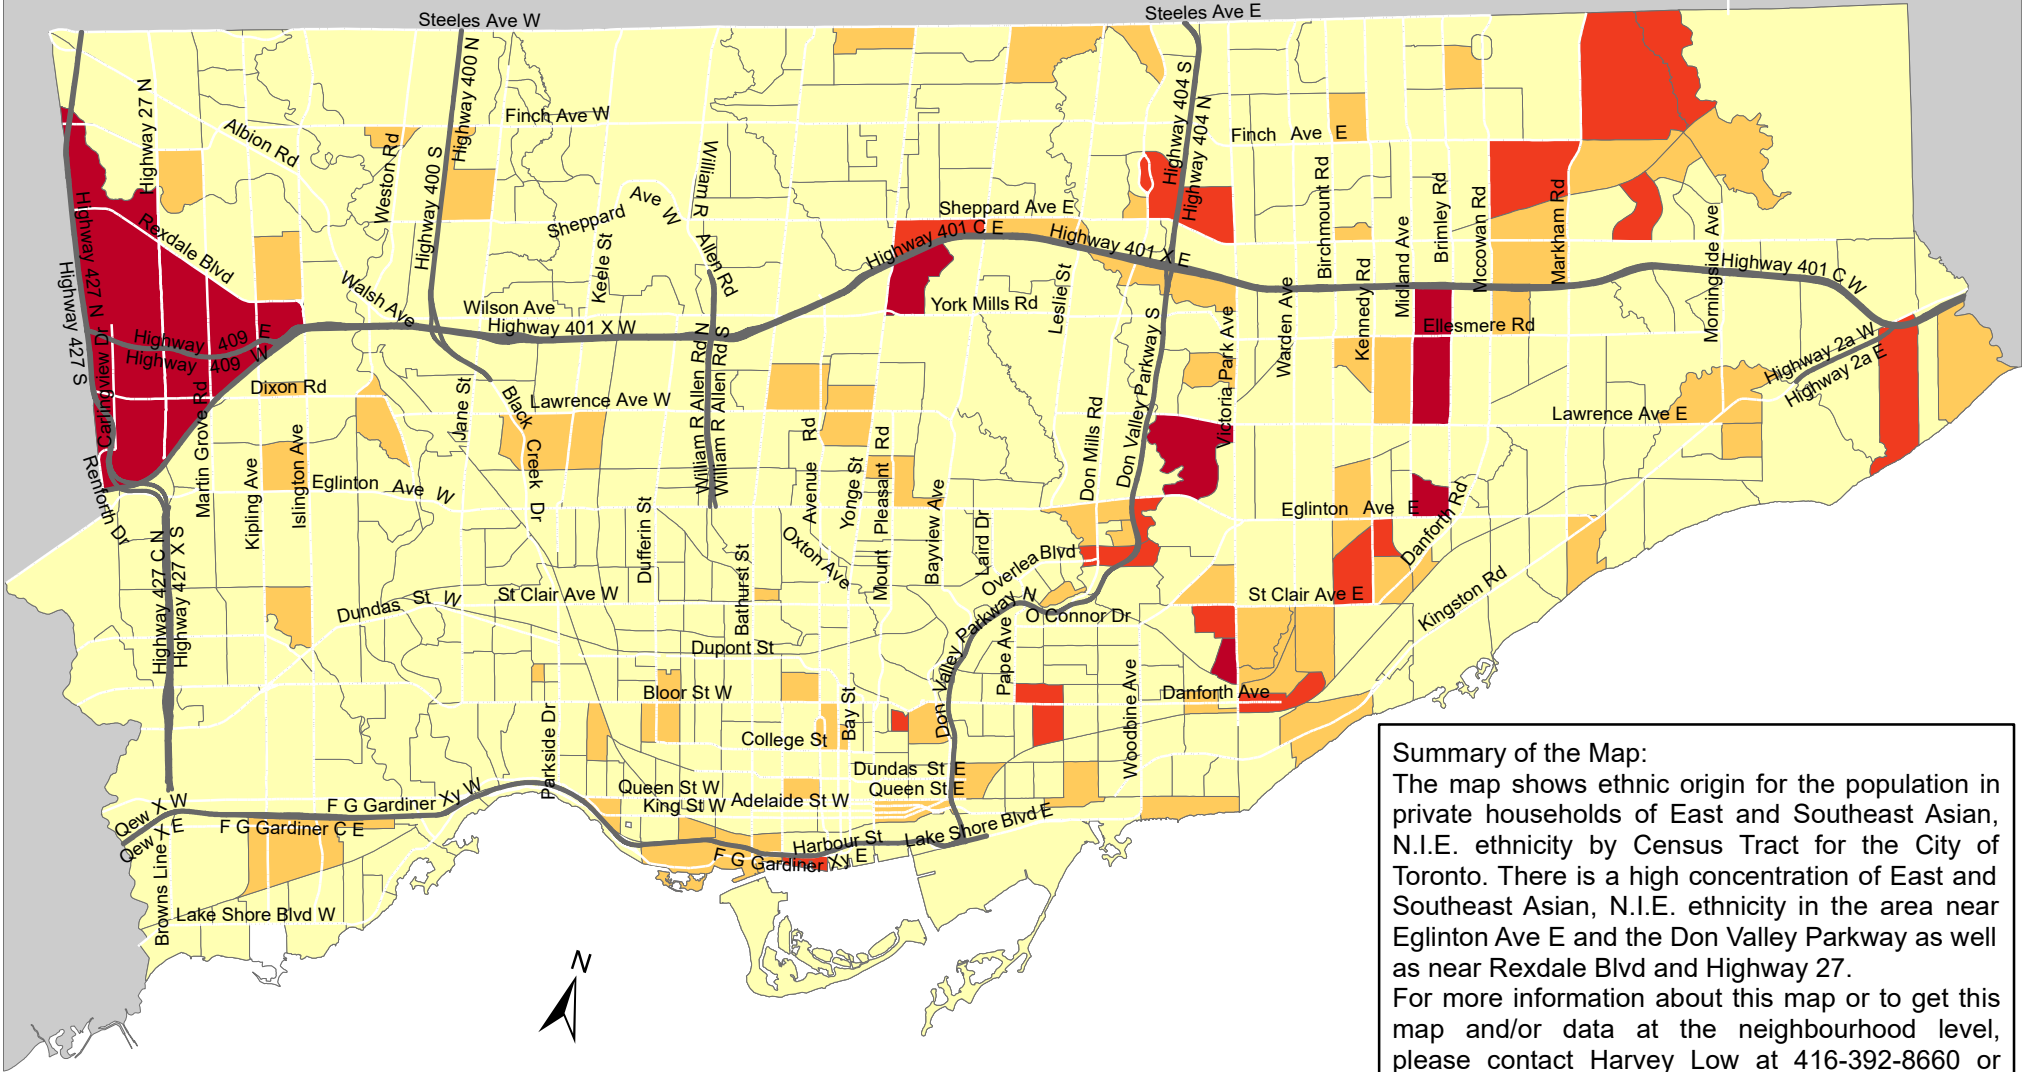

City of Toronto Ethnic Origin - East and Southeast Asian, N.I.E. 2016

Summary of the Map:
 The map shows ethnic origin for the population in private households of East and Southeast Asian, N.I.E. ethnicity by Census Tract for the City of Toronto. There is a high concentration of East and Southeast Asian, N.I.E. ethnicity in the area near Eglinton Ave E and the Don Valley Parkway as well as near Rexdale Blvd and Highway 27. For more information about this map or to get this map and/or data at the neighbourhood level, please contact Harvey Low at 416-392-8660 or harvey.low@toronto.ca.

Ethnic Origin - East and Southeast Asian, N.I.E.

- Not available/ No data
- Expressway
- Major Arterial

Source: City of Toronto;
 Statistics Canada 2016 Census.

Copyright © 2018 City of Toronto. All Rights Reserved.
 Published: May 2018.