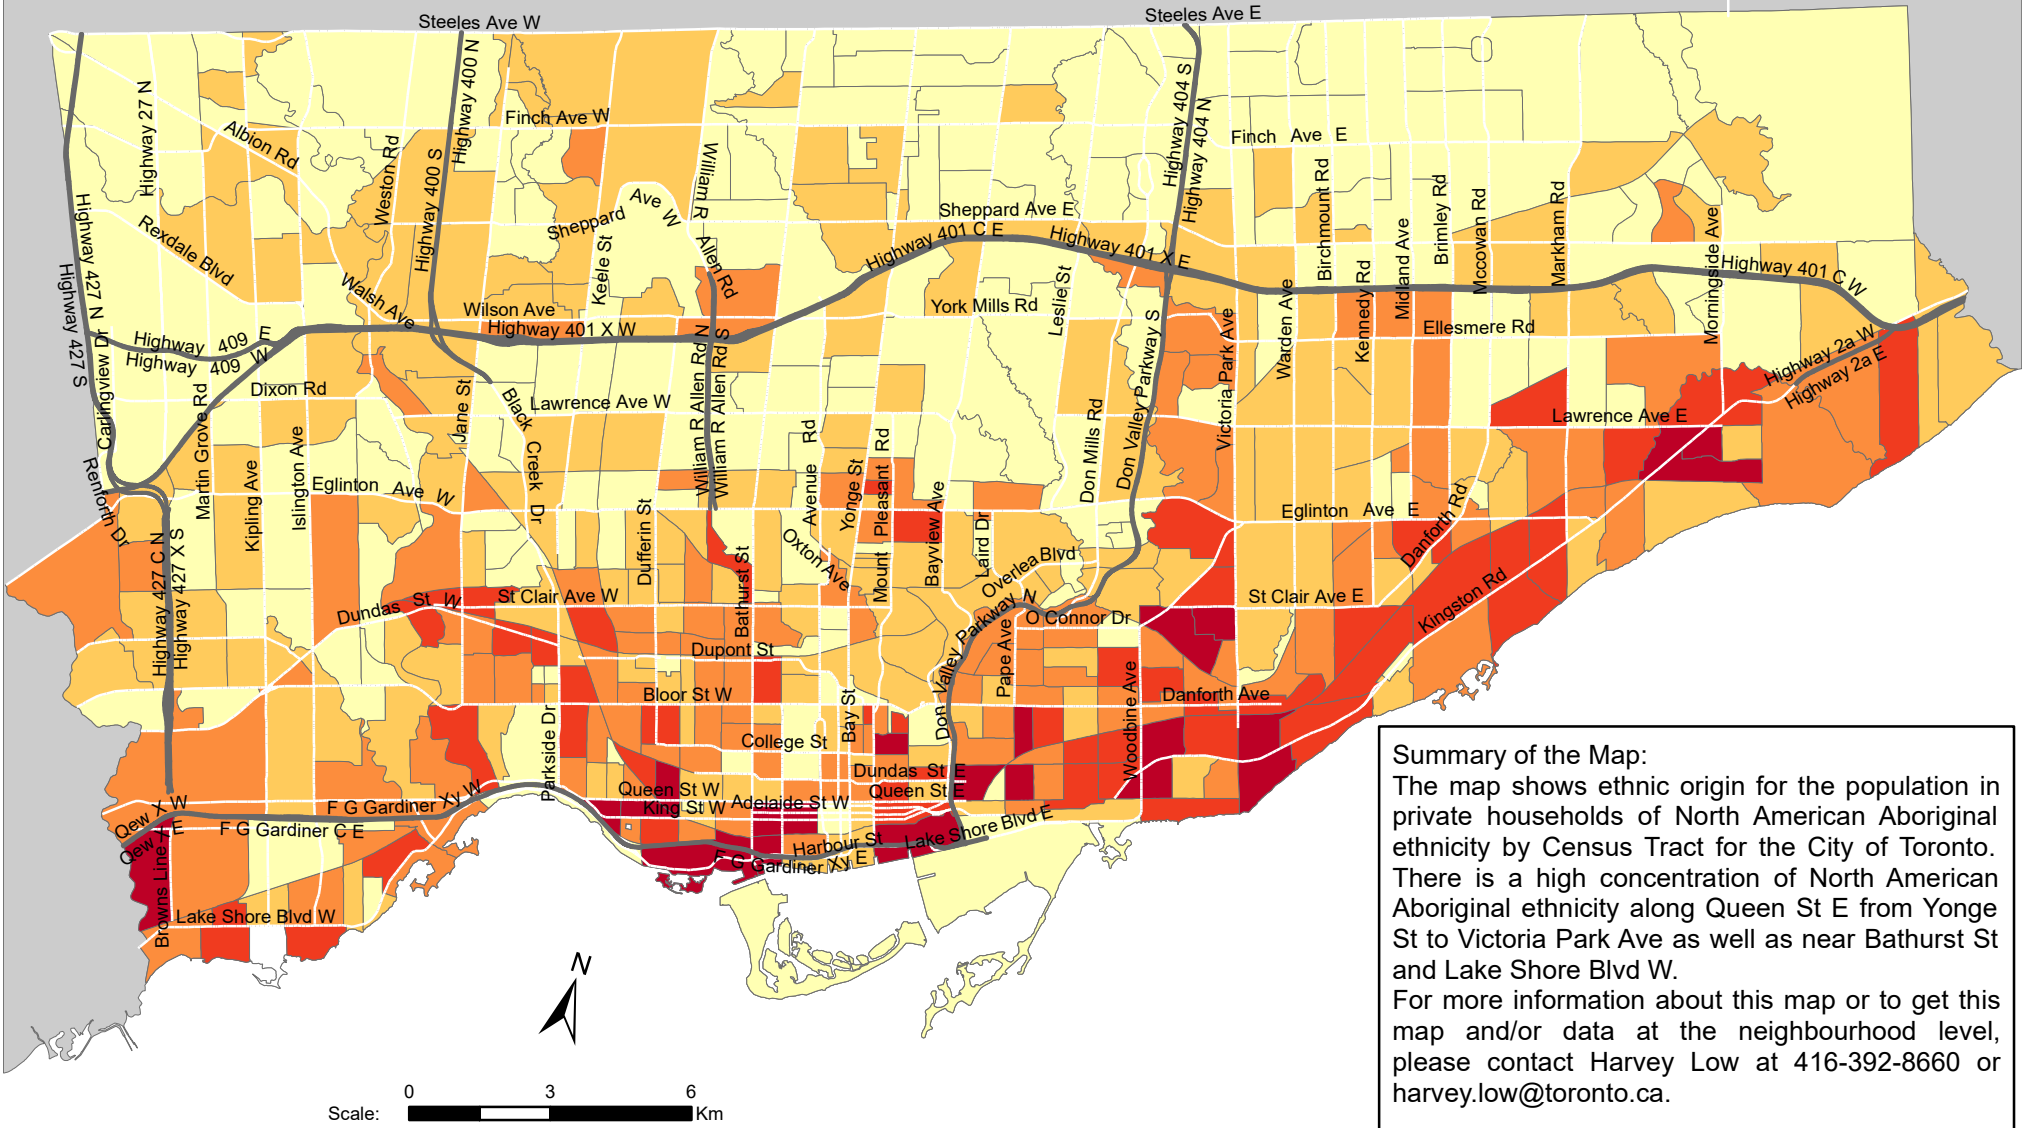

City of Toronto Ethnic Origin - North American Aboriginal 2016

Summary of the Map:
 The map shows ethnic origin for the population in private households of North American Aboriginal ethnicity by Census Tract for the City of Toronto. There is a high concentration of North American Aboriginal ethnicity along Queen St E from Yonge St to Victoria Park Ave as well as near Bathurst St and Lake Shore Blvd W.
 For more information about this map or to get this map and/or data at the neighbourhood level, please contact Harvey Low at 416-392-8660 or harvey.low@toronto.ca.

Ethnic Origin - North American Aboriginal

- 0 - 35
- 36 - 75
- 76 - 125
- 126 - 175
- 176 - 250

- Not available/ No data
- Expressway
- Major Arterial

Source: City of Toronto; Statistics Canada 2016 Census.
 Copyright © 2018 City of Toronto. All Rights Reserved. Published: May 2018.
 Prepared by: Social Research and Analysis Unit. Contact: spar@toronto.ca.
 N.I.E - Not included elsewhere
 N.O.S - Not otherwise specified