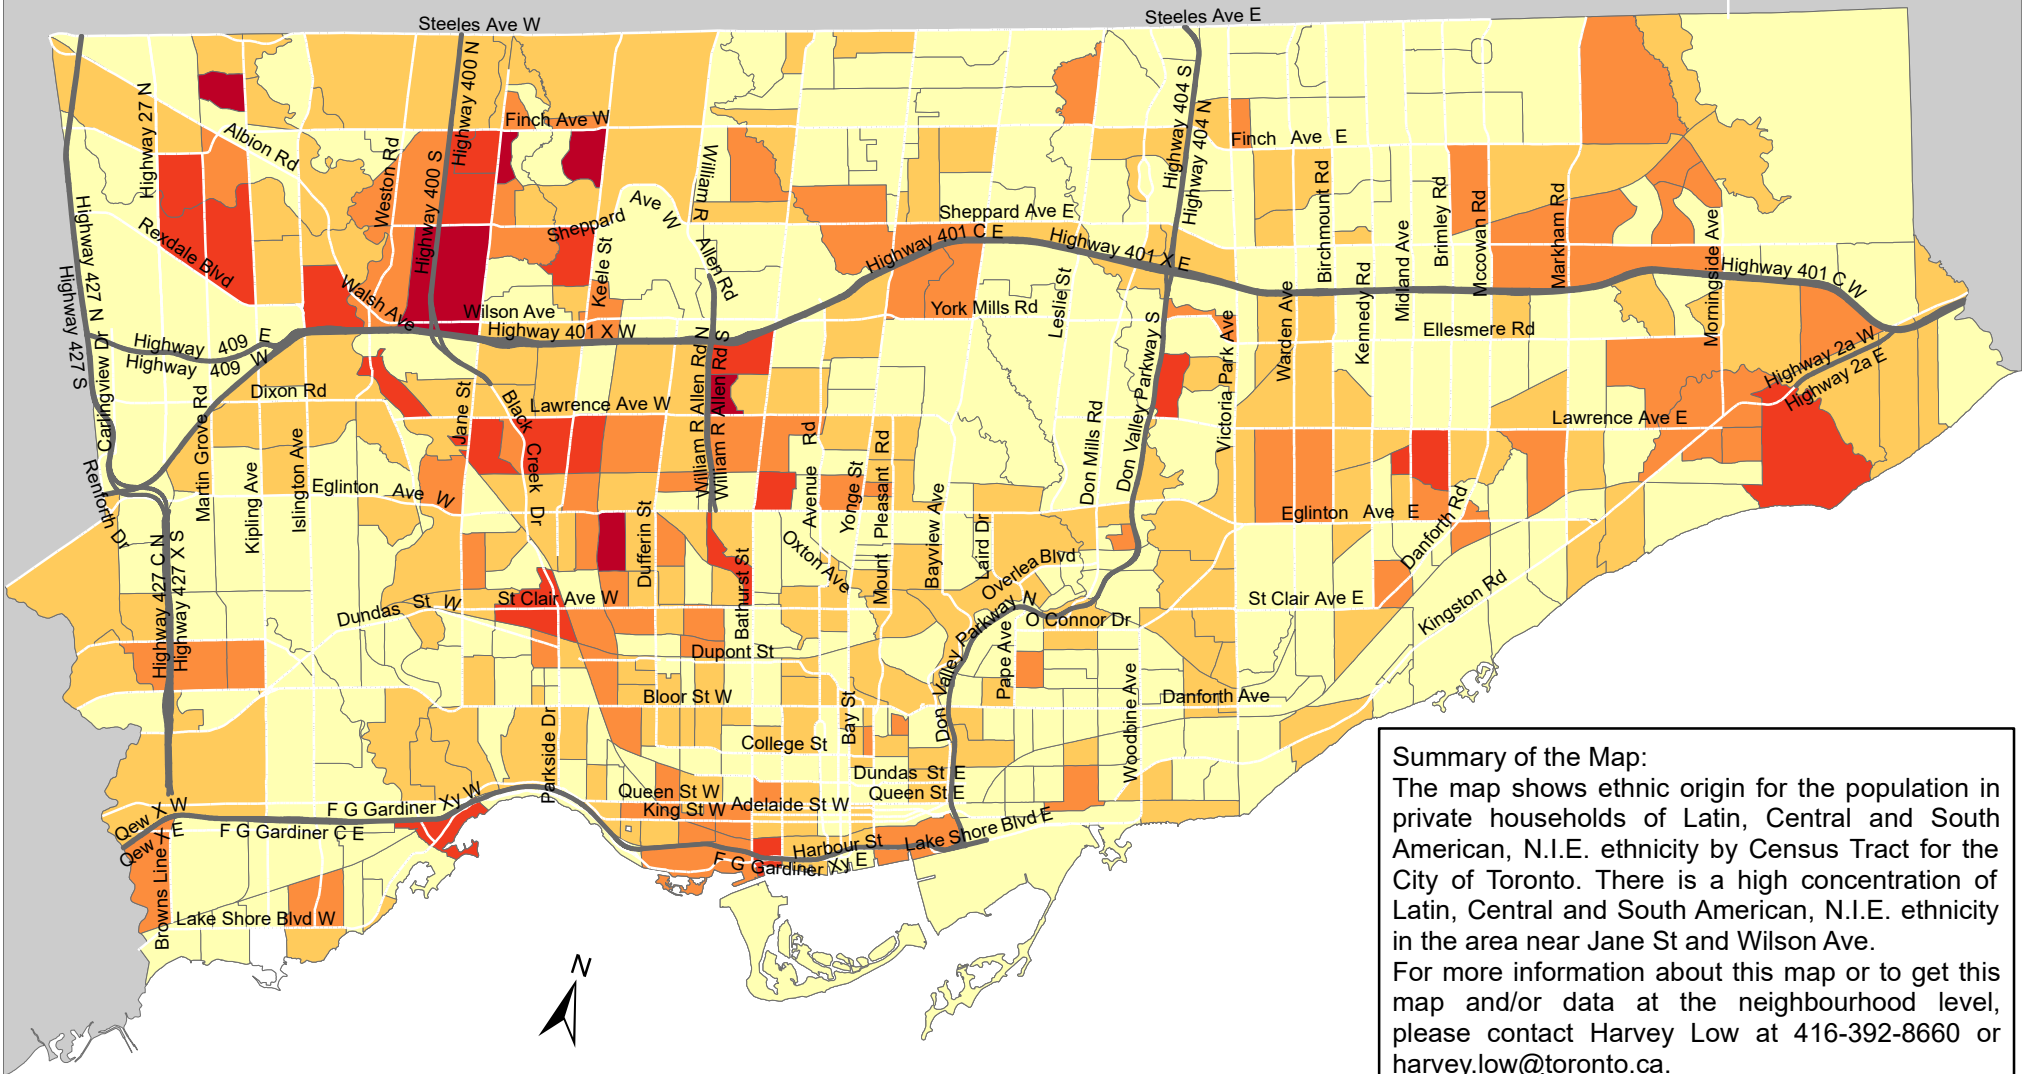

City of Toronto Ethnic Origin - Latin, Central and South American, N.I.E. 2016

Summary of the Map:
 The map shows ethnic origin for the population in private households of Latin, Central and South American, N.I.E. ethnicity by Census Tract for the City of Toronto. There is a high concentration of Latin, Central and South American, N.I.E. ethnicity in the area near Jane St and Wilson Ave.
 For more information about this map or to get this map and/or data at the neighbourhood level, please contact Harvey Low at 416-392-8660 or harvey.low@toronto.ca.

Ethnic Origin - Latin, Cental and South American, N.I.E.

- Not available/ No data
- Expressway
- Major Arterial

Source: City of Toronto;
 Statistics Canada 2016 Census.

Copyright © 2018 City of Toronto. All Rights Reserved.
 Published: May 2018.