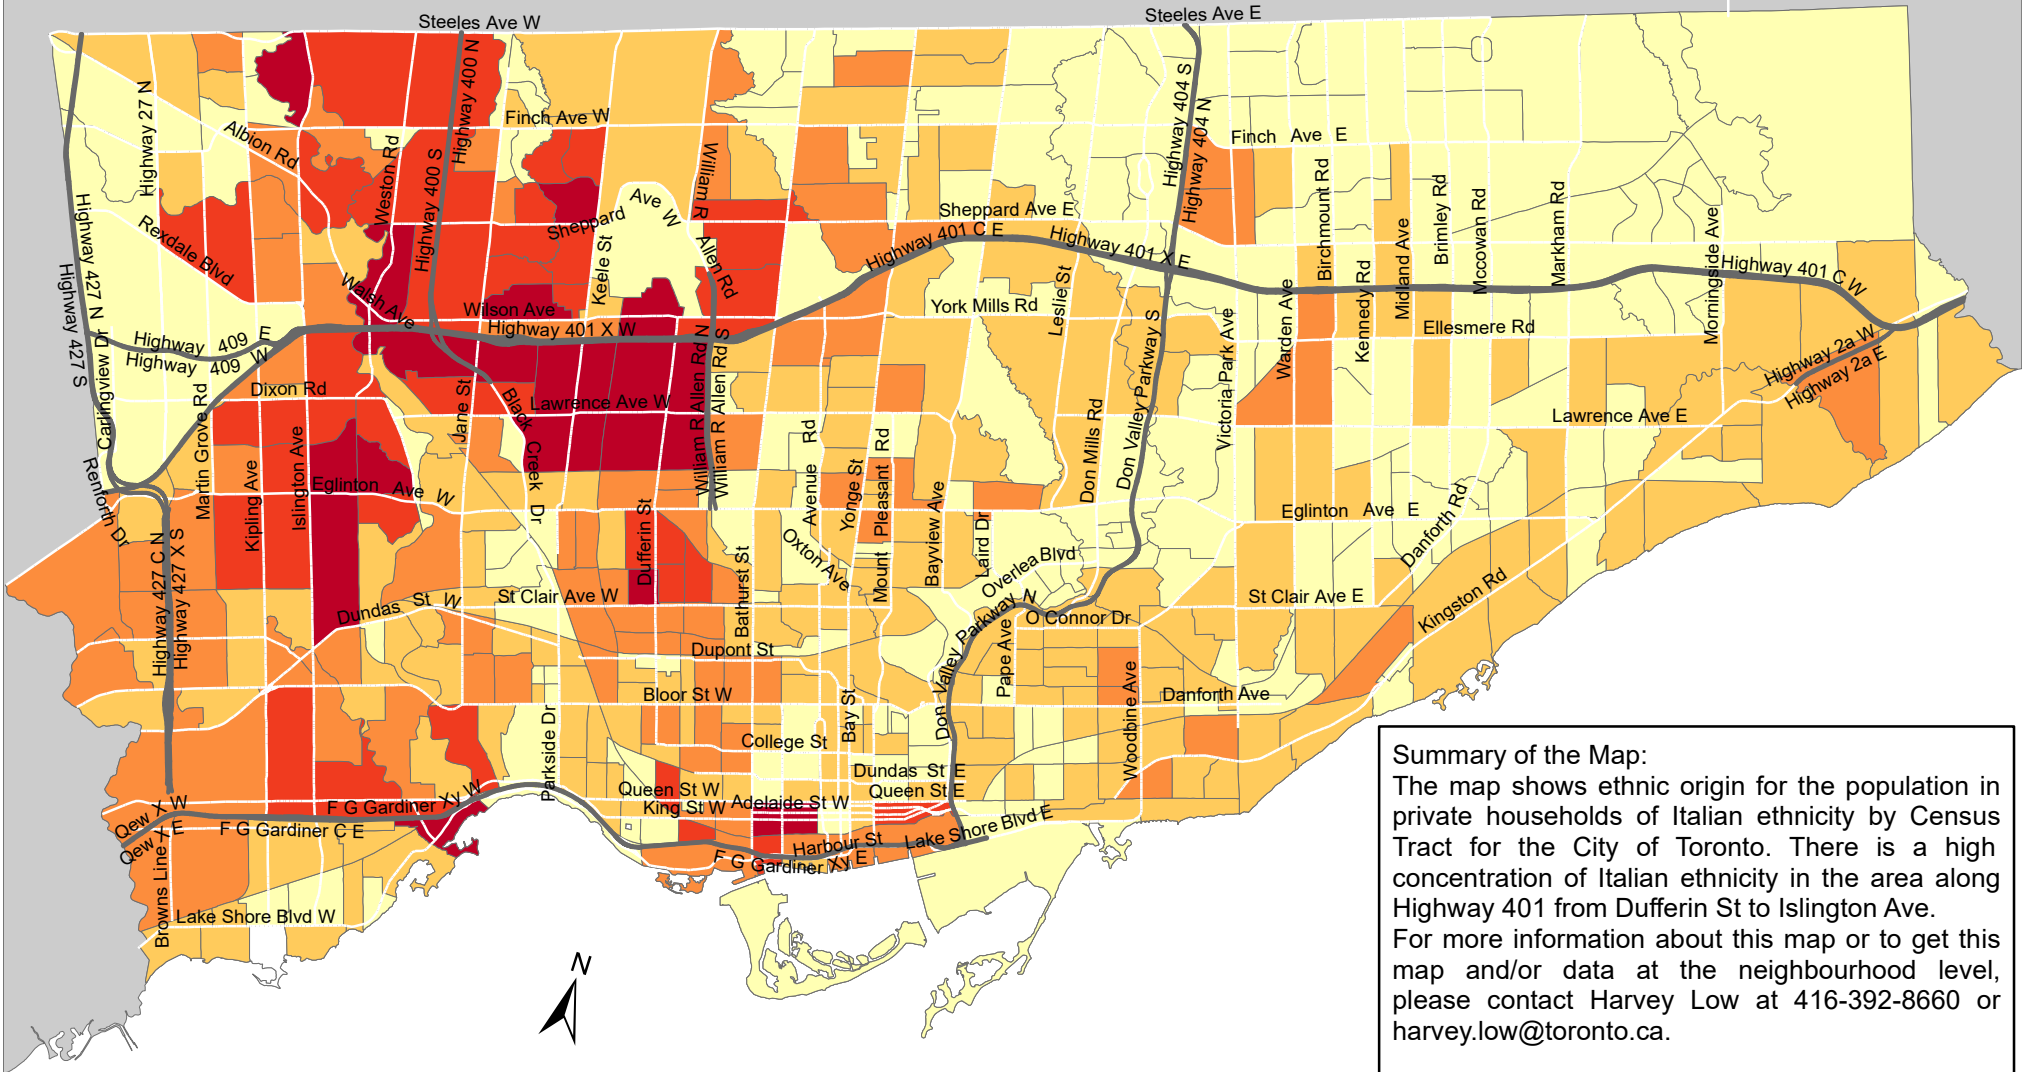

City of Toronto Ethnic Origin - Italian 2016

Summary of the Map:
 The map shows ethnic origin for the population in private households of Italian ethnicity by Census Tract for the City of Toronto. There is a high concentration of Italian ethnicity in the area along Highway 401 from Dufferin St to Islington Ave. For more information about this map or to get this map and/or data at the neighbourhood level, please contact Harvey Low at 416-392-8660 or harvey.low@toronto.ca.

Ethnic Origin - Italian

- 0 - 185
- 186 - 395
- 396 - 700
- 701 - 1,115
- 1,116 - 2,190

- Not available/ No data
- Expressway
- Major Arterial

Source: City of Toronto;
 Statistics Canada 2016 Census.

Copyright © 2018 City of Toronto. All Rights Reserved.
 Published: May 2018.